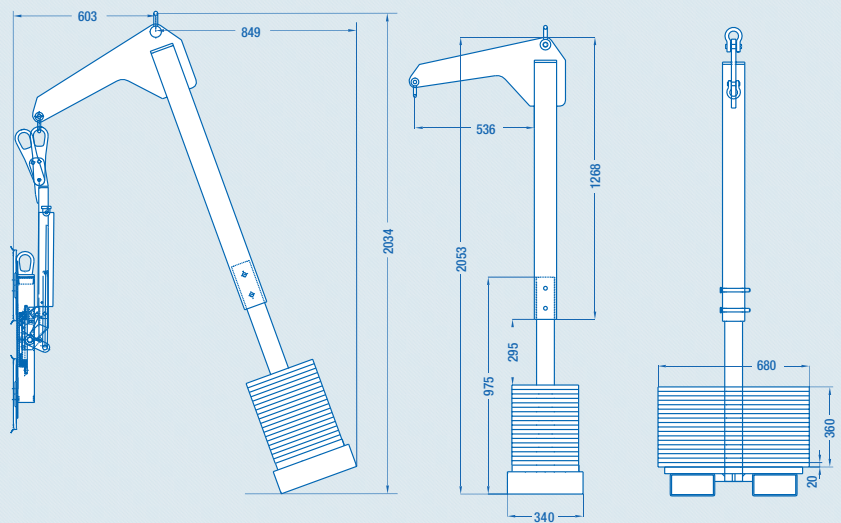

KAPPEL GGH600

Compact Counterweight Balancer

A fantastic new compact counterbalancer for use under smaller soffits and overhangs but still offering excellent capacity - 600kg.

600kg

Technical specification

Depth of overhang	600mm
Weight	approx. 636 kg with counterweights

LEEA - Counterbalance lifting beam