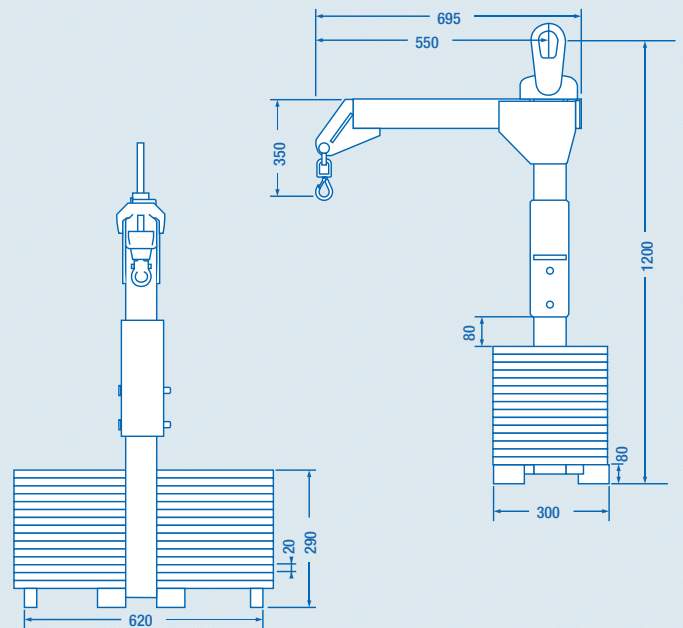

Est. 1983
Celebrating 40 Years

www.hird.co.uk

KAPPEL GGH350

Compact Counterweight Balancer

A fantastic new compact counterbalancer for use under smaller soffits and overhangs but still offering excellent capacity - 350kg.

350kg

Technical specification

Depth of overhang	550mm	
Weight	approx. 80kg without counterweight	500kg with counterweights

LEEA - Counterbalance lifting beam

Northern
01482 227333

Central
01302 341659

Southern
0203 174 0658