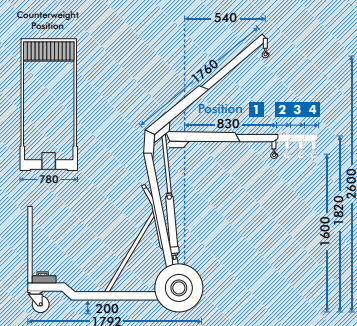

# Big Foot, Glasboy

Counterbalance Floor Cranes

[www.hird.co.uk](http://www.hird.co.uk)

Counterbalance floor cranes with hydraulic lifting arm.

Big Foot

Glasboy 330

Glasboy 500

## 280kg - 500kg

### Technical Specification

	Big Foot	Glasboy 330	Glasboy 500
Max capacity pos 1	280kg	330kg	500kg
Max capacity pos 2	250kg	300kg	420kg
Max capacity pos 3	220kg	270kg	370kg
Max capacity pos 4	190kg	250kg	300kg
Weight	exc. counterweights	115kg	118kg
	inc. counterweights	264kg	406kg
Counterweights No.	6	12	24
Max hook height	2,600mm	2,700mm	2,700mm

Big Foot

Load Position

- 1 1020
- 2 1130
- 3 1240
- 4 1350

Glasboy 330/500

LEEA - Counterbalance floor crane

Product specifications are subject to change without notice or obligation. The photographs and/or drawings in this document are for illustrative purposes only.