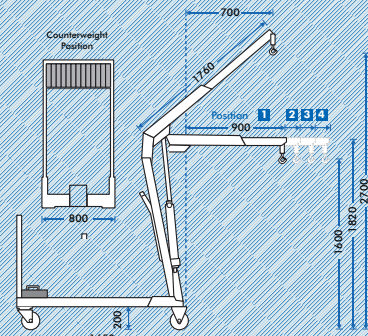

## 280kg - 500kg

### Technical Specification

	Big Foot	Glasboy 330	Glasboy 500
Max capacity pos 1	280kg	330kg	500kg
Max capacity pos 2	250kg	300kg	420kg
Max capacity pos 3	220kg	270kg	370kg
Max capacity pos 4	190kg	250kg	300kg
Weight	exc. counterweights	115kg	118kg
	inc. counterweights	264kg	406kg
Counterweights No.	6	12	24
Max hook height	2,600mm	2,700mm	2,700mm

Big Foot

Load Position

- 1 1020
- 2 1130
- 3 1240
- 4 1350

Glasboy 330/500

LEEA - Counterbalance floor crane

Product specifications are subject to change without notice or obligation. The photographs and/or drawings in this document are for illustrative purposes only.