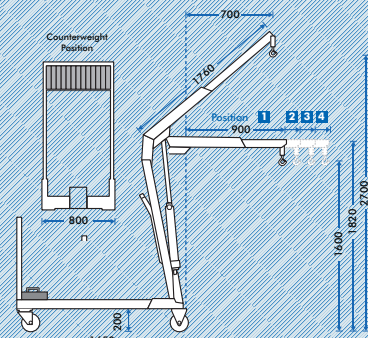

HIRD

Big Foot, Glasboy

Counterbalance Floor Cranes

www.hird.co.uk

Counterbalance floor cranes with hydraulic lifting arm.

Big Foot

Glasboy 330

Glasboy 500

280kg - 500kg

Technical Specification

	Big Foot	Glasboy 330	Glasboy 500
Max capacity pos 1	280kg	330kg	500kg
Max capacity pos 2	250kg	300kg	420kg
Max capacity pos 3	220kg	270kg	370kg
Max capacity pos 4	190kg	250kg	300kg
Weight	exc. counterweights	115kg	118kg
	inc. counterweights	264kg	406kg
Counterweights No.	6	12	24
Max hook height	2,600mm	2,700mm	2,700mm

Big Foot

Load Position

- 1 1020
- 2 1130
- 3 1240
- 4 1350

Glasboy 330/500

LEEA - Counterbalance floor crane

Product specifications are subject to change without notice or obligation. The photographs and/or drawings in this document are for illustrative purposes only.