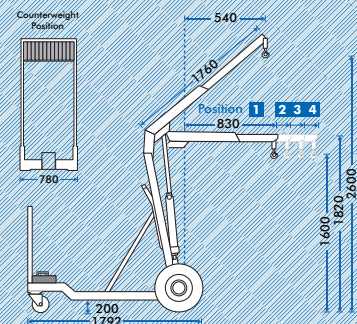

HIRD

Big Foot, Glasboy

Counterbalance Floor Cranes

www.hird.co.uk

Counterbalance floor cranes with hydraulic lifting arm.

Big Foot

Glasboy 330

Glasboy 500

280kg - 500kg

Technical Specification

	Big Foot	Glasboy 330	Glasboy 500
Max capacity pos 1	280kg	330kg	500kg
Max capacity pos 2	250kg	300kg	420kg
Max capacity pos 3	220kg	270kg	370kg
Max capacity pos 4	190kg	250kg	300kg
Weight	exc. counterweights	115kg	118kg
	inc. counterweights	264kg	406kg
Counterweights No.	6	12	24
Max hook height	2,600mm	2,700mm	2,700mm

Big Foot

Load Position

- 1 1020
- 2 1130
- 3 1240
- 4 1350

Glasboy 330/500

LEEA - Counterbalance floor crane

Product specifications are subject to change without notice or obligation. The photographs and/or drawings in this document are for illustrative purposes only.