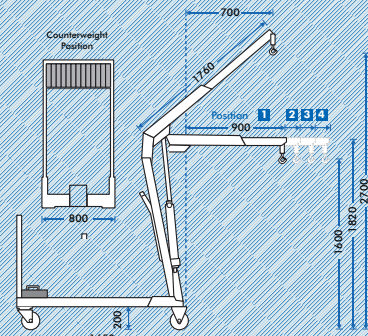

HIRD

Big Foot, Glasboy

Counterbalance Floor Cranes

www.hird.co.uk

Counterbalance floor cranes with hydraulic lifting arm.

Big Foot

Glasboy 330

Glasboy 500

280kg - 500kg

Technical Specification

	Big Foot	Glasboy 330	Glasboy 500
Max capacity pos 1	280kg	330kg	500kg
Max capacity pos 2	250kg	300kg	420kg
Max capacity pos 3	220kg	270kg	370kg
Max capacity pos 4	190kg	250kg	300kg
Weight	exc. counterweights	115kg	118kg
	inc. counterweights	264kg	406kg
Counterweights No.	6	12	24
Max hook height	2,600mm	2,700mm	2,700mm

Big Foot

Load Position

- 1 1020
- 2 1130
- 3 1240
- 4 1350

Glasboy 330/500

LEEA - Counterbalance floor crane

Product specifications are subject to change without notice or obligation. The photographs and/or drawings in this document are for illustrative purposes only.