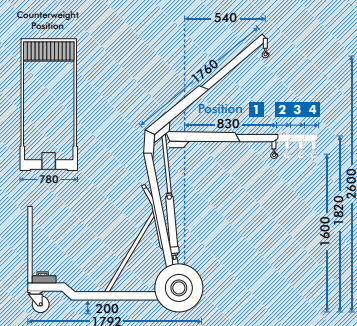

HIRD

Big Foot, Glasboy

Counterbalance Floor Cranes

www.hird.co.uk

Counterbalance floor cranes with hydraulic lifting arm.

Big Foot

Glasboy 330

Glasboy 500

280kg - 500kg

Technical Specification

	Big Foot	Glasboy 330	Glasboy 500
Max capacity pos 1	280kg	330kg	500kg
Max capacity pos 2	250kg	300kg	420kg
Max capacity pos 3	220kg	270kg	370kg
Max capacity pos 4	190kg	250kg	300kg
Weight	exc. counterweights	115kg	118kg
	inc. counterweights	264kg	406kg
Counterweights No.	6	12	24
Max hook height	2,600mm	2,700mm	2,700mm

Big Foot

Load Position

- 1 1020
- 2 1130
- 3 1240
- 4 1350

Glasboy 330/500

LEEA - Counterbalance floor crane

Product specifications are subject to change without notice or obligation. The photographs and/or drawings in this document are for illustrative purposes only.