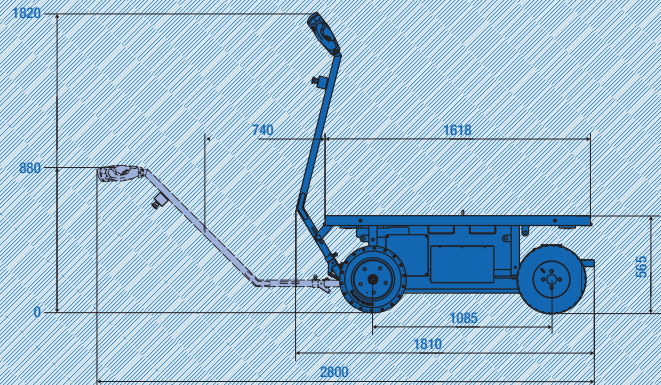

## Material Transport Trolley

[www.hird.co.uk](http://www.hird.co.uk)

The ErgoMover Lift & Go is a battery powered electric transport trolley with a hydraulically liftable flatbed and 4-wheel steering for easy handling of materials on construction sites.

# 1,500kg

### Technical specification

Length (without handle)	1,618mm
Transport loads up-to (in length)	3,000mm
Max. lifting height	715mm
Total machine weight at max extension	311kg
Max travelling speed	0-6km/ph
Wheels	Foam filled puncture proof
Voltage	24 volts
Power source	Battery 110v on-board charger
Lifting function	Electro-hydraulic