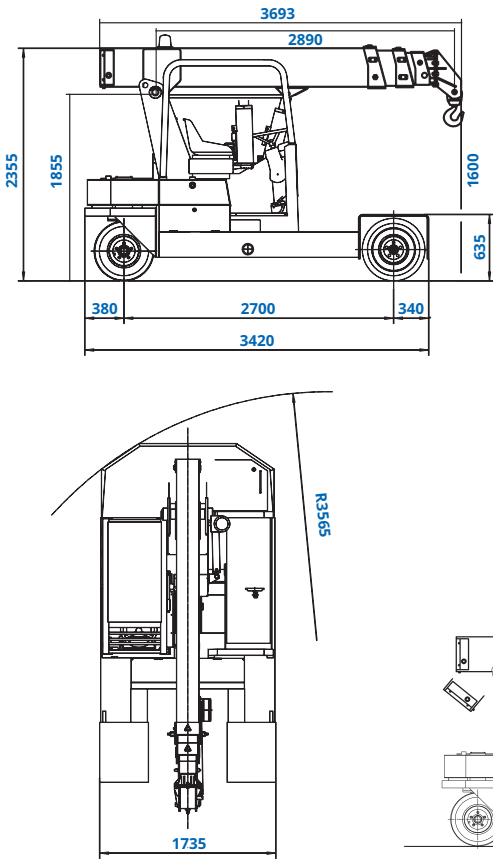

 **100% Electric**

9,000kg

Technical specification

Max. lifting capacity	9,000kg
Max. working height	7.4m
Max. working radius	5.4m
Capacity @ max. height	1,900kg
Capacity @ max. radius	1,800kg
Power source	Battery
Charger type / Ampage	415v / 32A
Total machine weight (basic spec)	9,000kg

Features include

- Non-marking tyres
- Enclosed cabin
- Optional fly jib

**Optional Fly Jib
attachment available**

CPCS - A66 Compact Crane B

Northern
01482 227333

Central
01302 341659

Southern
0203 174 0658

Dimensions (mm)

Working Envelope

Fly Jib specifications

- Max. lifting capacity 3,000kg
- Max. working height 9.7m
- Max. working radius 7.8m
- Capacity @ max. height 1,000kg
- Capacity @ max. radius 1,000kg