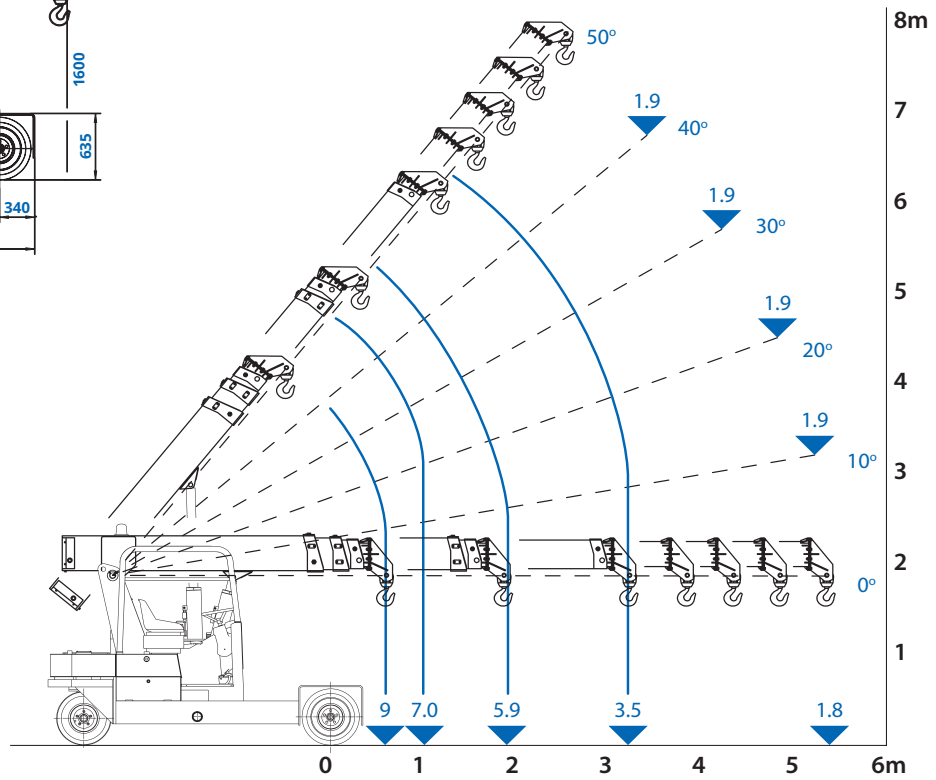

 **100% Electric**

9,000kg

Technical specification

Max. lifting capacity	9,000kg
Max. working height	7.4m
Max. working radius	5.4m
Capacity @ max. height	1,900kg
Capacity @ max. radius	1,800kg
Power source	Battery
Charger type / Ampage	415v / 32A
Total machine weight (basic spec)	9,000kg

Features include

- Non-marking tyres
- Enclosed cabin
- Optional fly jib

**Optional Fly Jib
attachment available**

CPCS - A66 Compact Crane B

Northern
01482 227333

Central
01302 341659

Southern
0203 174 0658

Dimensions (mm)

Working Envelope

Fly Jib specifications

- Max. lifting capacity 3,000kg
- Max. working height 9.7m
- Max. working radius 7.8m
- Capacity @ max. height 1,000kg
- Capacity @ max. radius 1,000kg