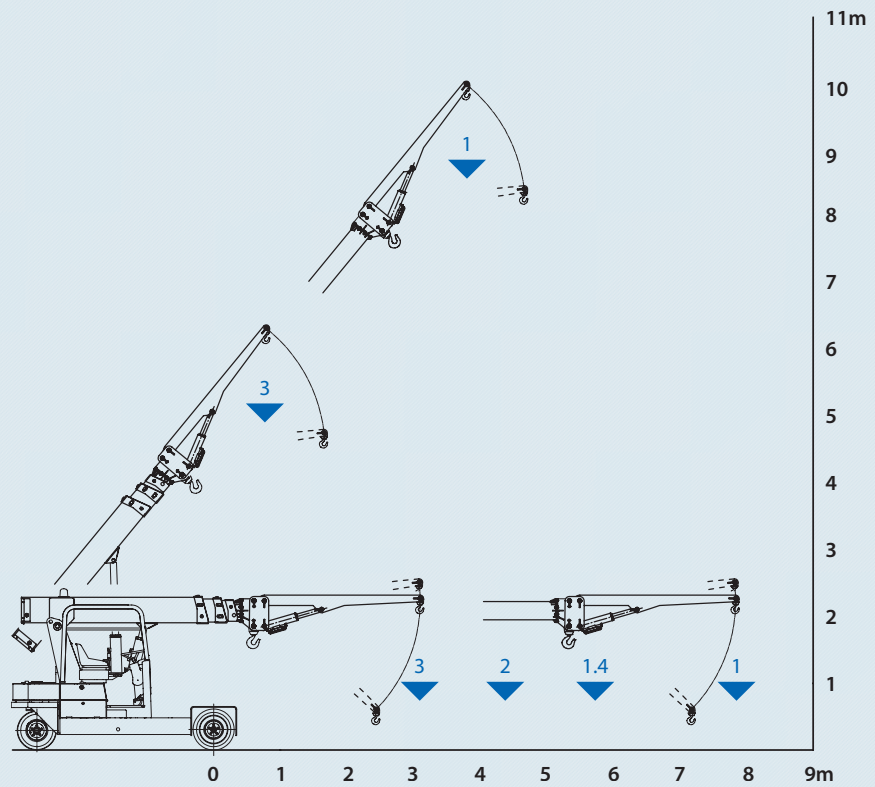

Dimensions (mm)

Working Envelope

Fly Jib specifications

- Max. lifting capacity 3,000kg
- Max. working height 9.7m
- Max. working radius 7.8m
- Capacity @ max. height 1,000kg
- Capacity @ max. radius 1,000kg