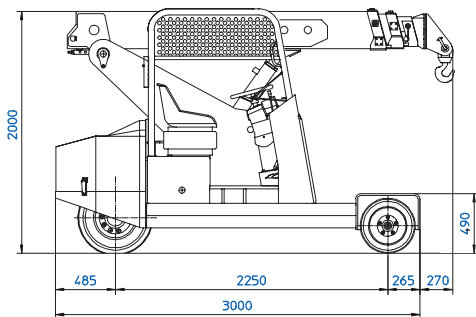

 **100% Electric**

5,000kg

Technical specification

Max. lifting capacity	5,000kg
Max. working height	7.1m
Max. working radius	4.8m
Capacity @ max. height	1,100kg
Capacity @ max. radius	800kg
Power source	Battery
Charger type / Ampage	240v / 32A
Total machine weight	5,500kg

Features include

- Cabin
- Non-marking tyres

CPCS - A66 Compact Crane B

Northern
01482 227333

Central
01302 341659

Southern
0203 174 0658

The Valla 50E combines a 5,000kg lifting capacity with precise load control and fume-free operation

Dimensions (mm)

Working Envelope

Product specifications are subject to change without notice or obligation. The photographs and/or drawings in this document are for illustrative purposes only.