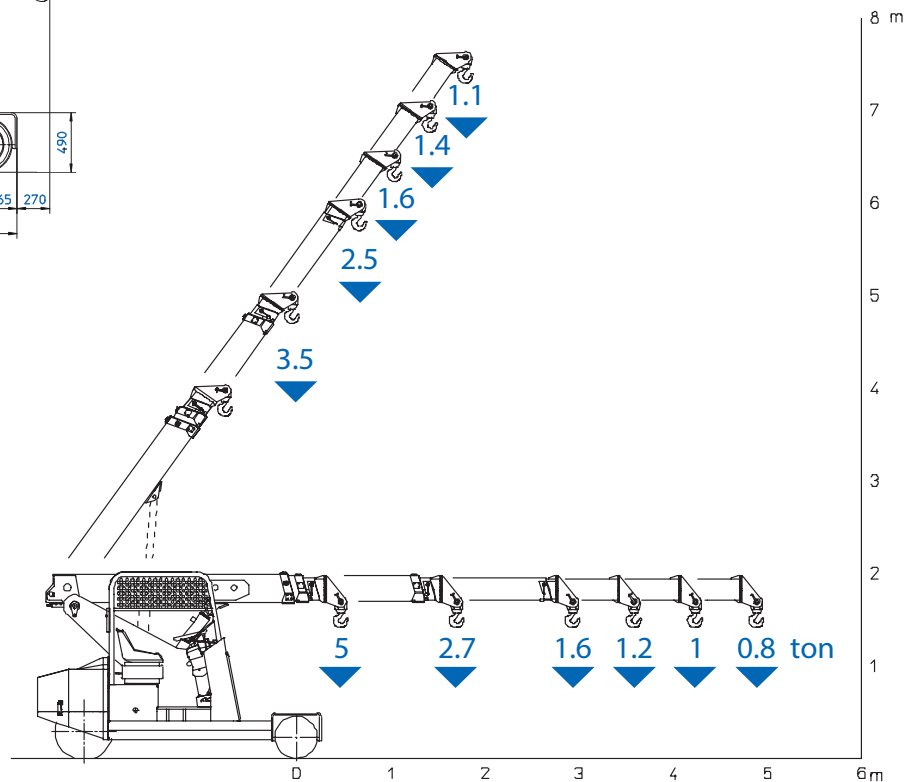

 **100% Electric**

5,000kg

Technical specification

Max. lifting capacity	5,000kg
Max. working height	7.1m
Max. working radius	4.8m
Capacity @ max. height	1,100kg
Capacity @ max. radius	800kg
Power source	Battery
Charger type / Ampage	240v / 32A
Total machine weight	5,500kg

Features include

- Cabin
- Non-marking tyres

CPCS - A66 Compact Crane B

Northern
01482 227333

Central
01302 341659

Southern
0203 174 0658

The Valla 50E combines a 5,000kg lifting capacity with precise load control and fume-free operation

Dimensions (mm)

Working Envelope

Product specifications are subject to change without notice or obligation. The photographs and/or drawings in this document are for illustrative purposes only.