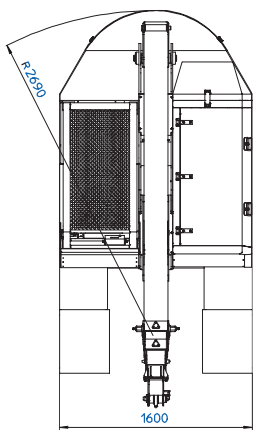

 **100% Electric**

5,000kg

Technical specification

Max. lifting capacity	5,000kg
Max. working height	7.1m
Max. working radius	4.8m
Capacity @ max. height	1,100kg
Capacity @ max. radius	800kg
Power source	Battery
Charger type / Ampage	240v / 32A
Total machine weight	5,500kg

Features include

- Cabin
- Non-marking tyres

CPCS - A66 Compact Crane B

Northern
01482 227333

Central
01302 341659

Southern
0203 174 0658

The Valla 50E combines a 5,000kg lifting capacity with precise load control and fume-free operation

Dimensions (mm)

Working Envelope

Product specifications are subject to change without notice or obligation. The photographs and/or drawings in this document are for illustrative purposes only.