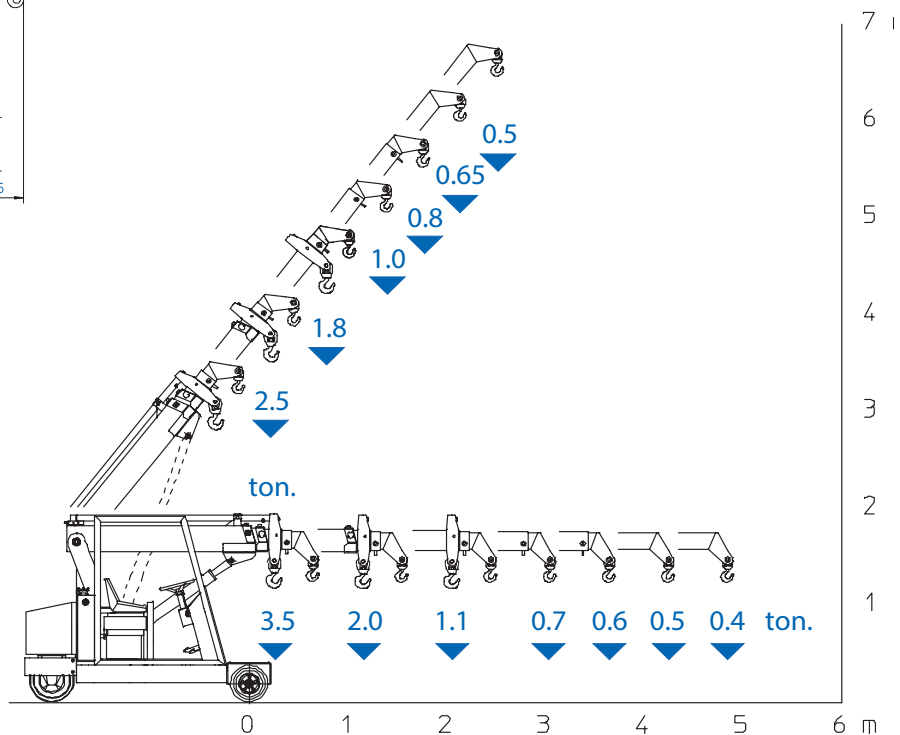

35E

Pick & Carry Crane

Our Valla 35E pick and carry crane is ideal for use in confined spaces. Weighing just 3t, it combines fume-free operation with an excellent lifting capacity of 3.5t.

 **100% Electric**

3,500kg

Technical specification

Max. lifting capacity	3,500kg
Max. working height	6.5m
Max. working radius	4.8m
Capacity @ max. height	500kg
Capacity @ max. radius	400kg
Power source	Battery
Charger type / Ampage	240v / 32A
Total machine weight	3,000kg

Features include

- Non-marking tyres
- Cabin

CPCS - A66 Compact Crane B

Hird's Valla 35E is ideal for lifting in clean low-noise internal environments such as aircraft hangars

Dimensions (mm)

Working Envelope