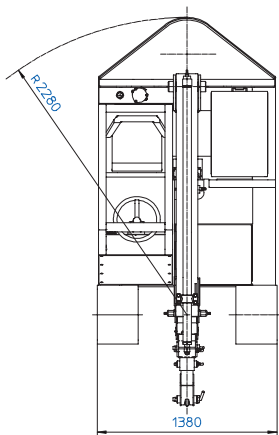

3,500kg

Technical specification

Max. lifting capacity	3,500kg
Max. working height	6.5m
Max. working radius	4.8m
Capacity @ max. height	500kg
Capacity @ max. radius	400kg
Power source	Battery
Charger type / Ampage	240v / 32A
Total machine weight	3,000kg

Features include

- Non-marking tyres
- Cabin

CPCS - A66 Compact Crane B

Hird's Valla 35E is ideal for lifting in clean low-noise internal environments such as aircraft hangars

Dimensions (mm)

Working Envelope