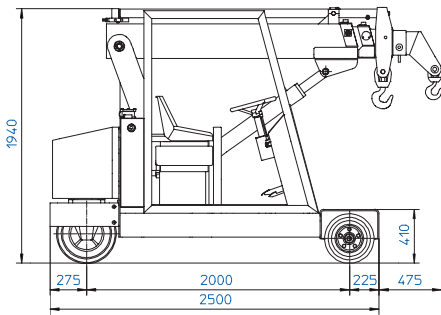

35E

Pick & Carry Crane

Our Valla 35E pick and carry crane is ideal for use in confined spaces. Weighing just 3t, it combines fume-free operation with an excellent lifting capacity of 3.5t.

 **100% Electric**

3,500kg

Technical specification

Max. lifting capacity	3,500kg
Max. working height	6.5m
Max. working radius	4.8m
Capacity @ max. height	500kg
Capacity @ max. radius	400kg
Power source	Battery
Charger type / Ampage	240v / 32A
Total machine weight	3,000kg

Features include

- Non-marking tyres
- Cabin

CPCS - A66 Compact Crane B

Hird's Valla 35E is ideal for lifting in clean low-noise internal environments such as aircraft hangars

Dimensions (mm)

Working Envelope