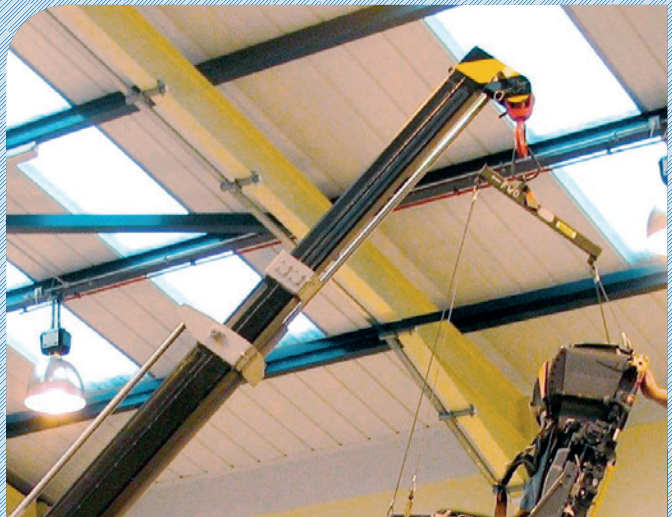

35E

Pick & Carry Crane

Our Valla 35E pick and carry crane is ideal for use in confined spaces. Weighing just 3t, it combines fume-free operation with an excellent lifting capacity of 3.5t.

 **100% Electric**

3,500kg

Technical specification

Max. lifting capacity	3,500kg
Max. working height	6.5m
Max. working radius	4.8m
Capacity @ max. height	500kg
Capacity @ max. radius	400kg
Power source	Battery
Charger type / Ampage	240v / 32A
Total machine weight	3,000kg

Features include

- Non-marking tyres
- Cabin

CPCS - A66 Compact Crane B

Hird's Valla 35E is ideal for lifting in clean low-noise internal environments such as aircraft hangars

Dimensions (mm)

Working Envelope