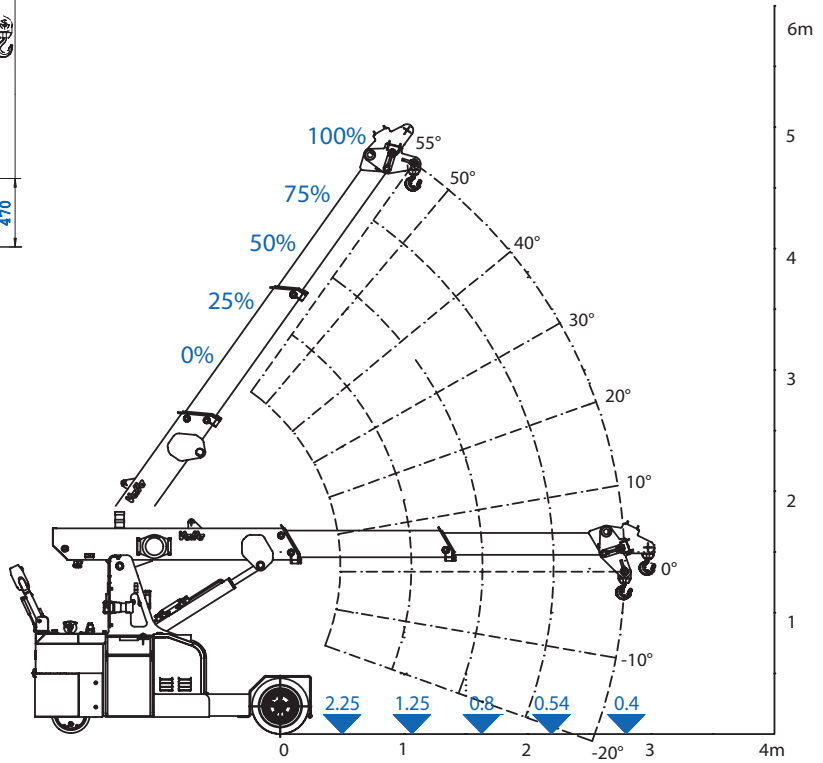

### Technical specification

Max. lifting capacity	2,250kg
Max. working height	4.3m
Max. working radius	3.0m
Capacity @ max. height	800kg
Capacity @ max. radius	400kg
Power source	Battery
Charger type / Ampage	110v / 16A
Total machine weight	1,950kg

### Features include

- Non-marking tyres
- Front wheel brakes
- Variable position jib head

**Optional Fly Jib attachment available**

CPCS - A66 Compact Crane B

Dimensions (mm)

Working Envelope

**Fly Jib specifications**

- Max. lifting capacity 1,000kg
- Max. working height 5.0m
- Max. working radius 3.5m
- Capacity @ max. height 350kg
- Capacity @ max. radius 350kg

Product specifications are subject to change without notice or obligation. The photographs and/or drawings in this document are for illustrative purposes only.