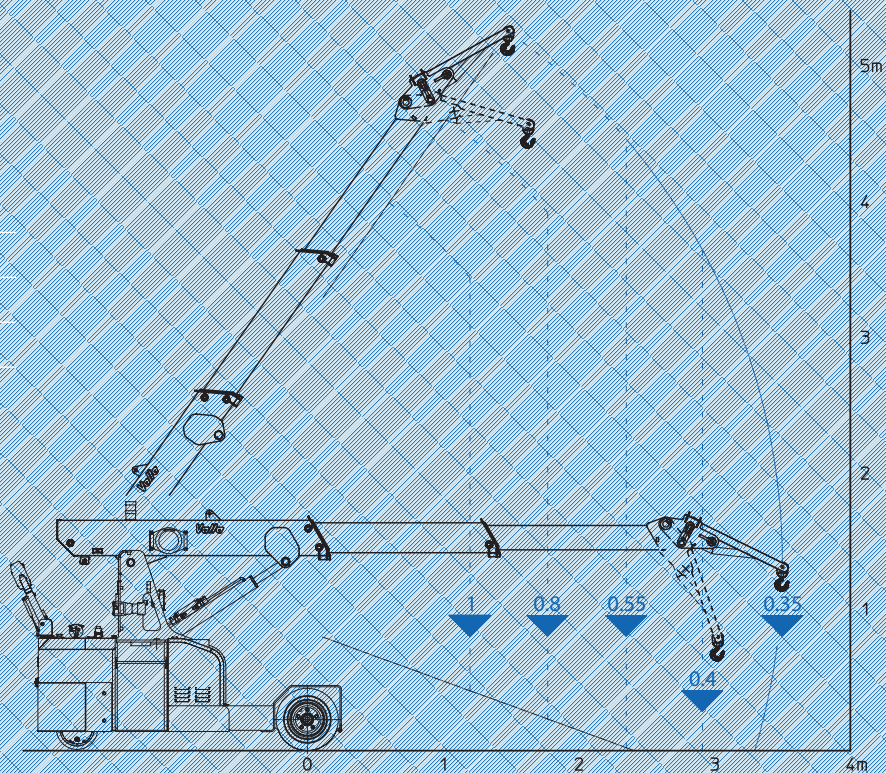

### Technical specification

Max. lifting capacity	2,250kg
Max. working height	4.3m
Max. working radius	3.0m
Capacity @ max. height	800kg
Capacity @ max. radius	400kg
Power source	Battery
Charger type / Ampage	110v / 16A
Total machine weight	1,950kg

### Features include

- Non-marking tyres
- Front wheel brakes
- Variable position jib head

**Optional Fly Jib attachment available**

CPCS - A66 Compact Crane B

Dimensions (mm)

Working Envelope

**Fly Jib specifications**

- Max. lifting capacity 1,000kg
- Max. working height 5.0m
- Max. working radius 3.5m
- Capacity @ max. height 350kg
- Capacity @ max. radius 350kg

Product specifications are subject to change without notice or obligation. The photographs and/or drawings in this document are for illustrative purposes only.