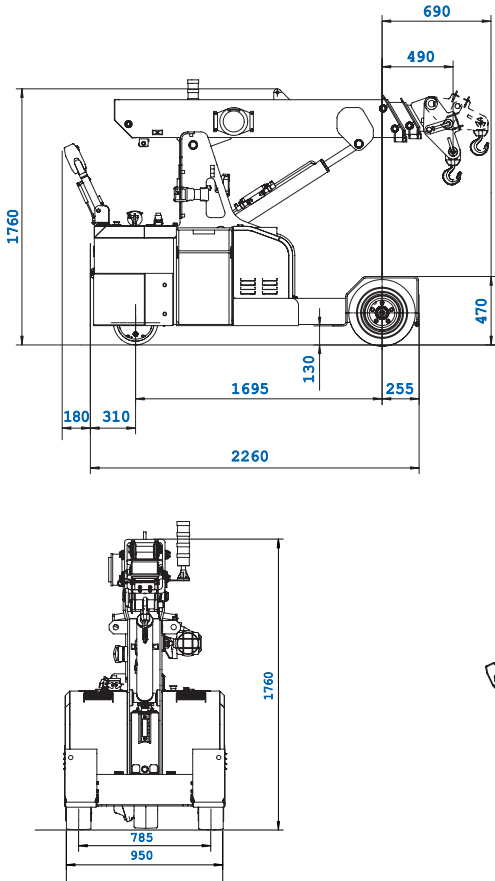

## 2,250kg

### Technical specification

Max. lifting capacity	2,250kg
Max. working height	4.3m
Max. working radius	3.0m
Capacity @ max. height	800kg
Capacity @ max. radius	400kg
Power source	Battery
Charger type / Ampage	110v / 16A
Total machine weight	1,950kg

### Features include

- Non-marking tyres
- Front wheel brakes
- Variable position jib head

**Optional Fly Jib attachment available**

CPCS - A66 Compact Crane B

Dimensions (mm)

Working Envelope

**Fly Jib specifications**

- Max. lifting capacity 1,000kg
- Max. working height 5.0m
- Max. working radius 3.5m
- Capacity @ max. height 350kg
- Capacity @ max. radius 350kg

Product specifications are subject to change without notice or obligation. The photographs and/or drawings in this document are for illustrative purposes only.