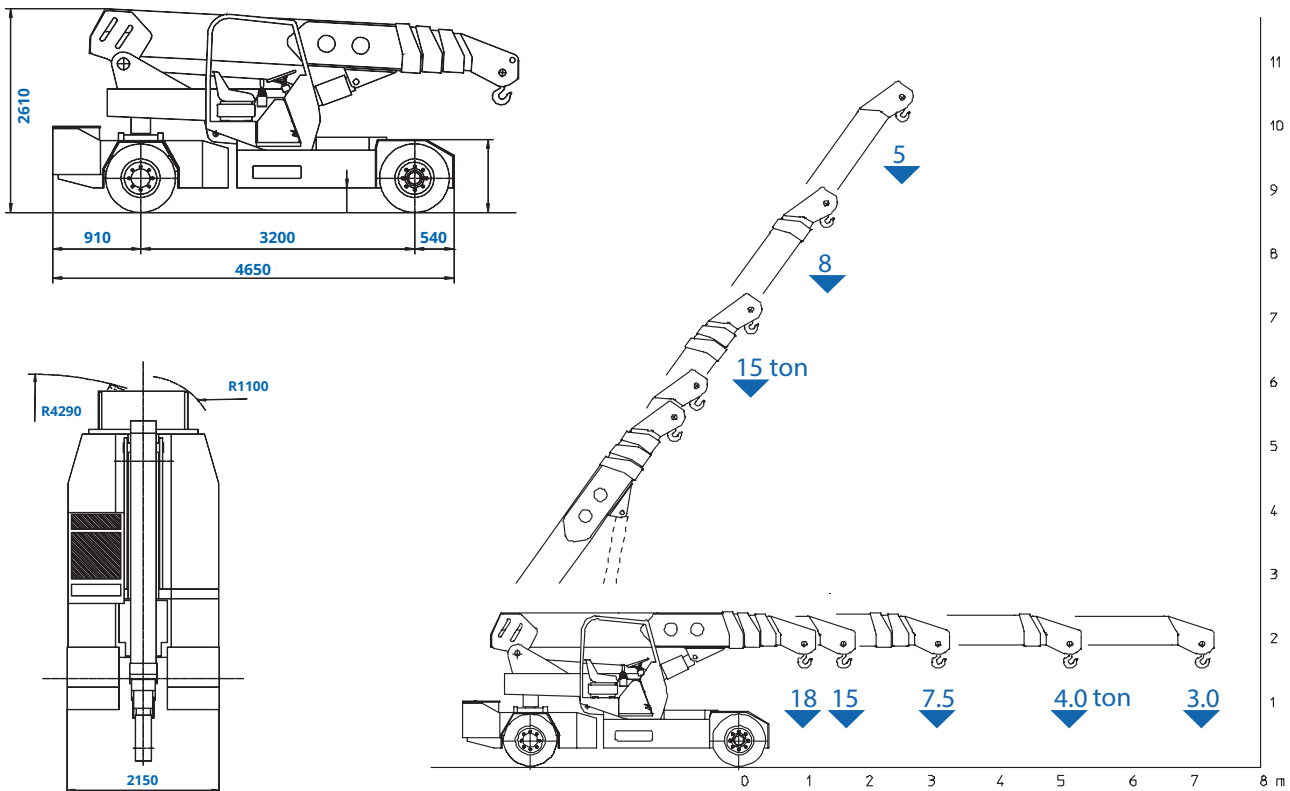

 **100% Electric**

18,000kg

Technical specification

Max. lifting capacity	18,000kg
Max. working height	10.36m
Max. working radius	7.01m
Capacity @ max. height	5,000kg
Capacity @ max. radius	3,000kg
Power source	Battery
Charger type / Ampage	415v / 32A
Total machine weight	19,000kg

Features include

- Non-marking tyres
- Enclosed cabin

CPCS - A66 Compact Crane B
+ Product Familiarisation

Northern
01482 227333

Central
01302 341659

Southern
0203 174 0658

Valla 180E - versatile lifting with a maximum capacity of 18,000kg

Dimensions (mm)

Working Envelope

Product specifications are subject to change without notice or obligation. The photographs and/or drawings in this document are for illustrative purposes only.