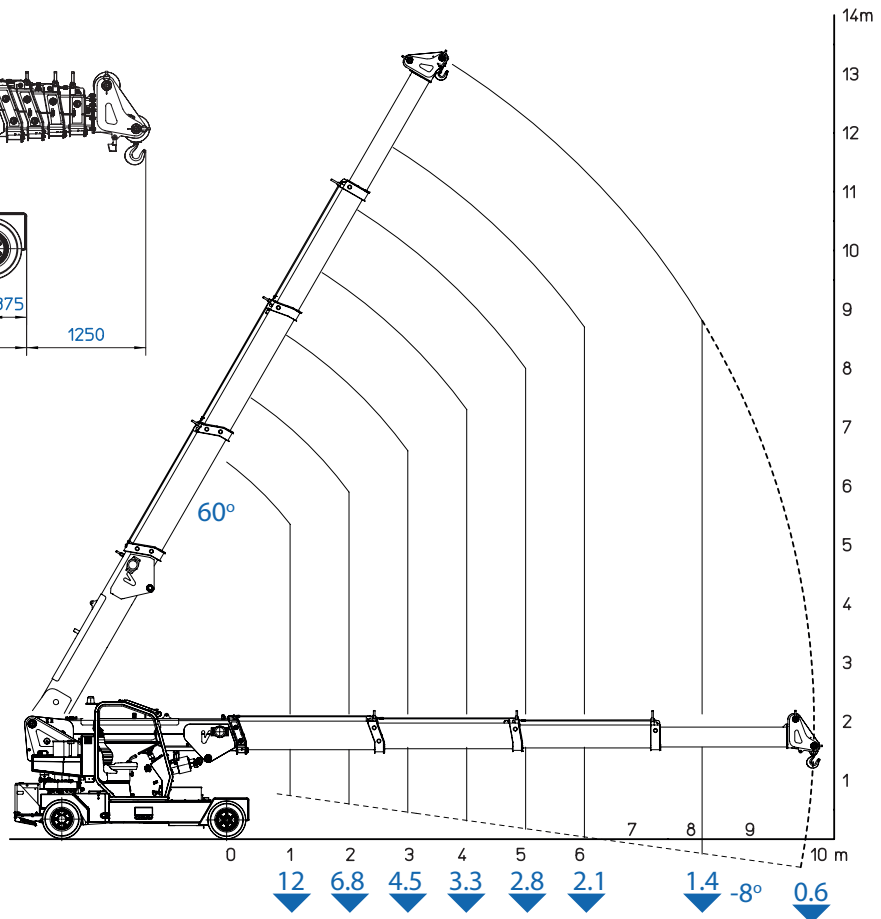

### Technical specification

Max. lifting capacity	12,000kg
Max. working height	13.0m
Max. working radius	9.8m
Capacity @ max. height	1,400kg
Capacity @ max. radius	600kg
Power source	Battery
Charger type / Ampage	415v / 32A
Total machine weight	14,100kg

### Dimensions (mm)

### Fly Jib specifications

- Max. lifting capacity 3,000kg
- Max. working height 14.50m
- Max. working radius 12.55m
- Capacity @ max. height 900kg
- Capacity @ max. radius 100kg

Product specifications are subject to change without notice or obligation. The photographs and/or drawings in this document are for illustrative purposes only.