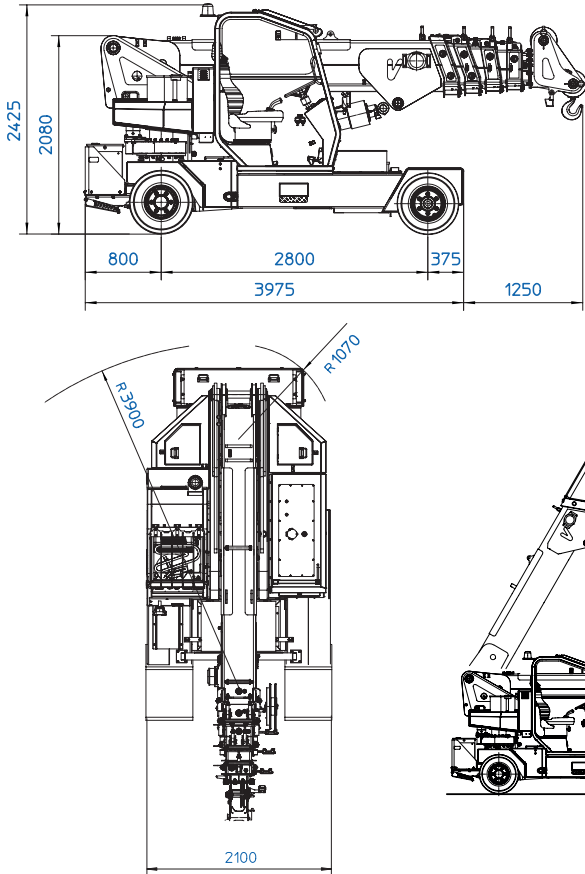

# 12,000kg

### Technical specification

Max. lifting capacity	12,000kg
Max. working height	13.0m
Max. working radius	9.8m
Capacity @ max. height	1,400kg
Capacity @ max. radius	600kg
Power source	Battery
Charger type / Ampage	415v / 32A
Total machine weight	14,100kg

### Dimensions (mm)

### Fly Jib specifications

- Max. lifting capacity 3,000kg
- Max. working height 14.50m
- Max. working radius 12.55m
- Capacity @ max. height 900kg
- Capacity @ max. radius 100kg

Product specifications are subject to change without notice or obligation. The photographs and/or drawings in this document are for illustrative purposes only.