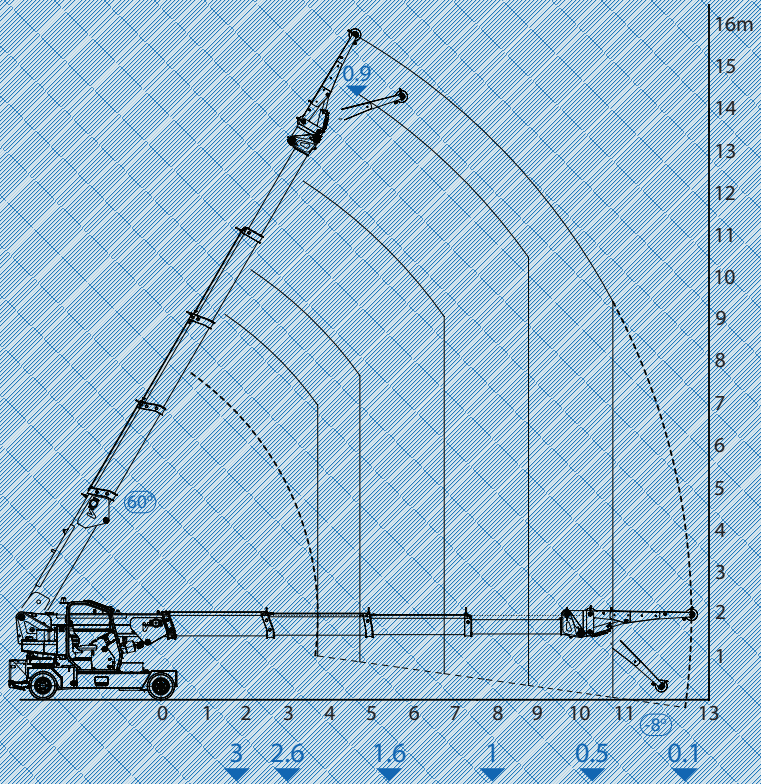

### Dimensions (mm)

### Fly Jib specifications

- Max. lifting capacity 3,000kg
- Max. working height 14.50m
- Max. working radius 12.55m
- Capacity @ max. height 900kg
- Capacity @ max. radius 100kg

Product specifications are subject to change without notice or obligation. The photographs and/or drawings in this document are for illustrative purposes only.