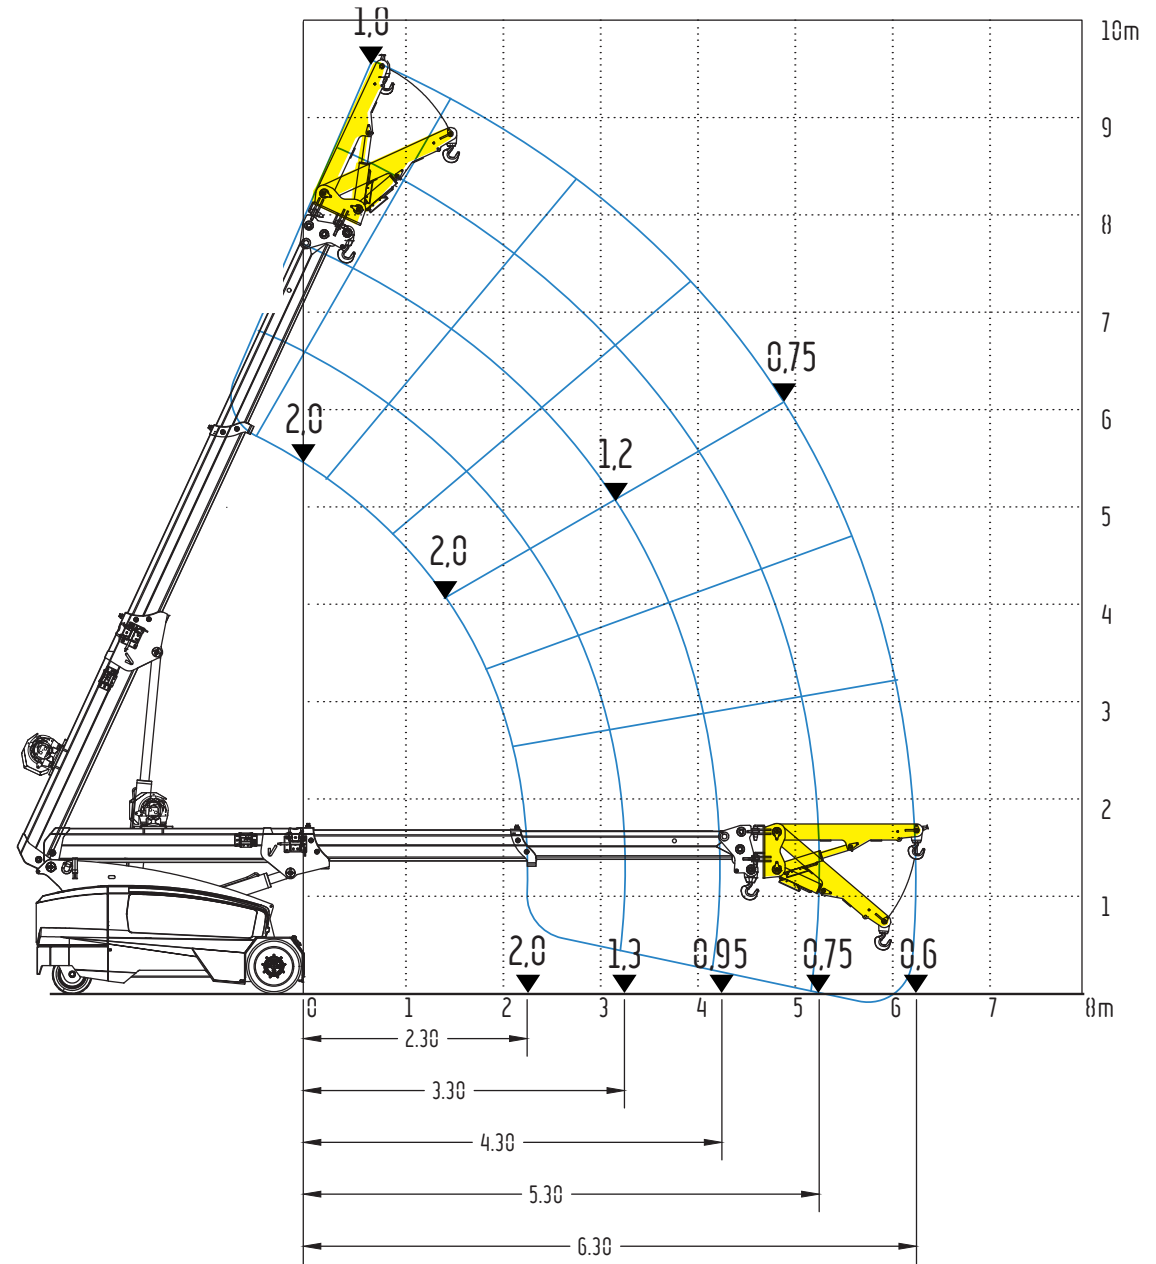

V60R

6ton (SWL) Electric Pick & Carry Crane

⚡ 100% Electric

Fly Jib