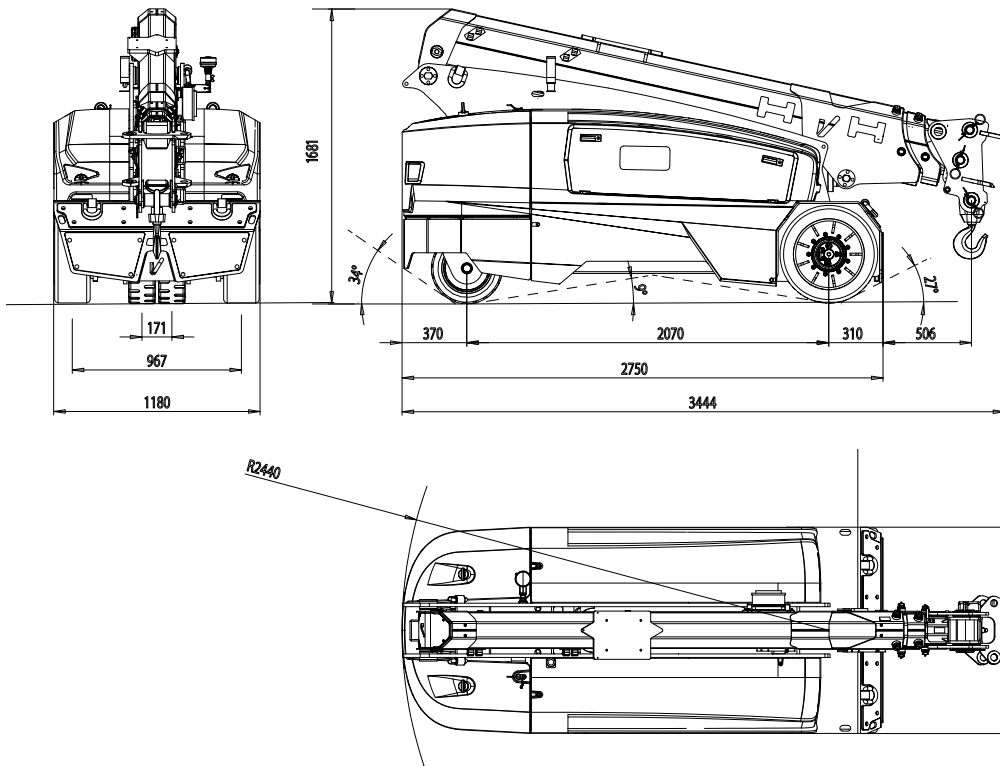

Fixed Hook

Wireless remote control

- | Non-Marking Tyres
- | Optional Fly Jib
- | Machine Weight 5,800g (subject to attachments)

CPCS A66 Compact Crane
(B. Mobile Industrial)

Wireless remote control

Load monitoring

V60R

6ton (SWL) Electric Pick & Carry Crane

⚡ 100% Electric

Fixed Hook - Dimensions

Fly Jib - Dimensions

V60R

6ton (SWL) Electric Pick & Carry Crane

⚡ 100% Electric