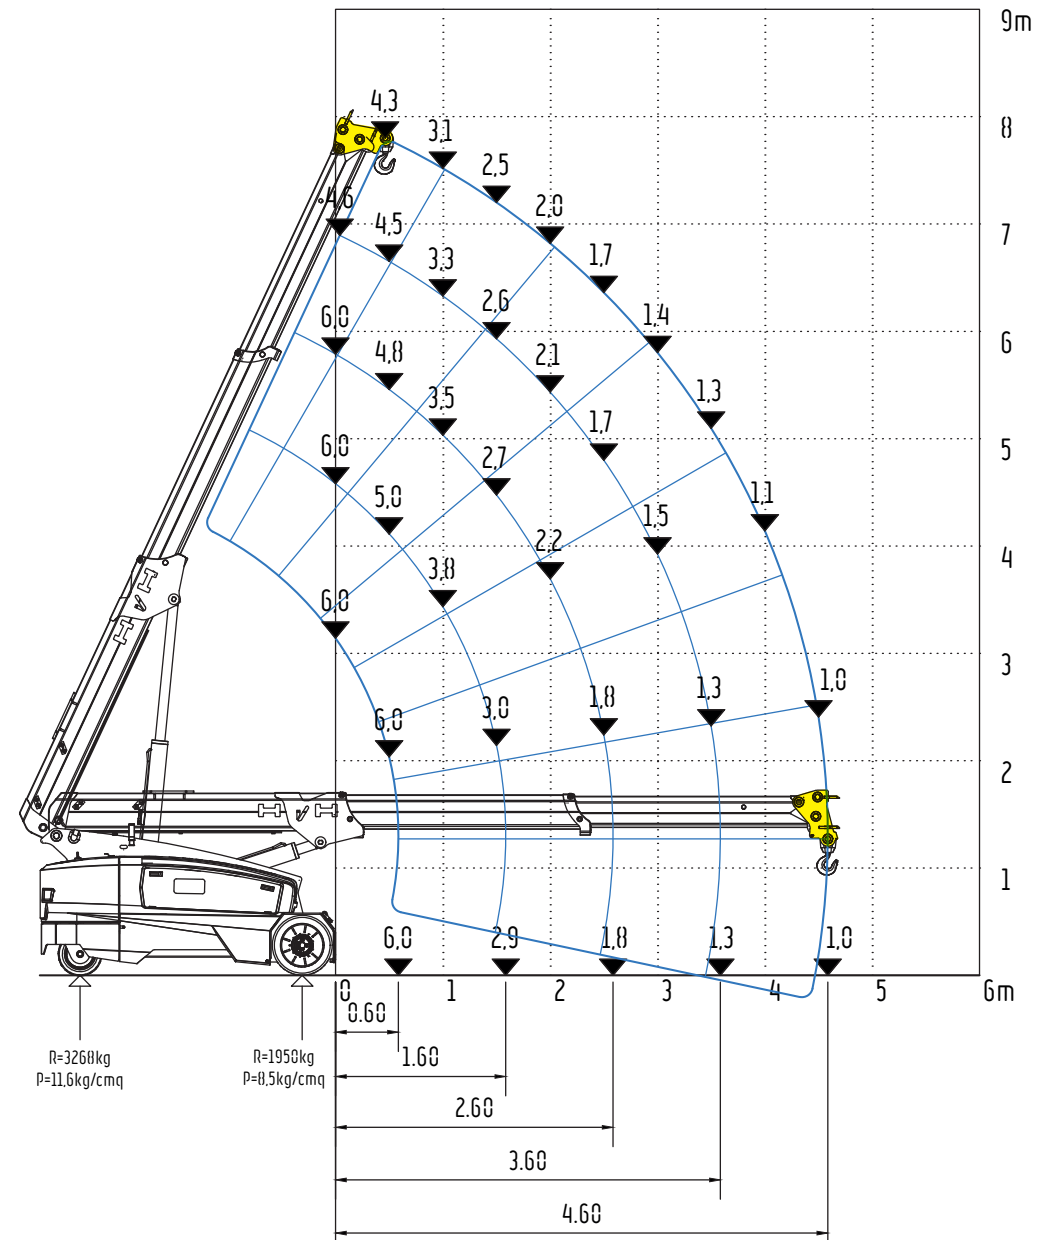

V60R

6ton (SWL) Electric Pick & Carry Crane

⚡ 100% Electric

Free on wheels – Jib head position 1