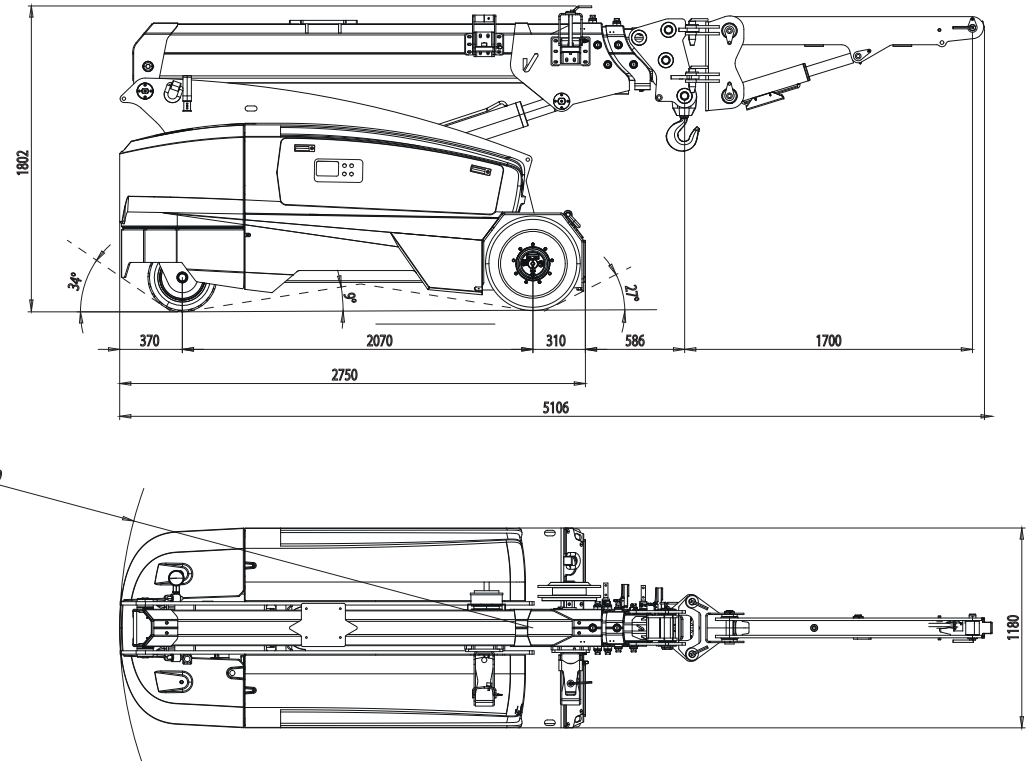

Fixed Hook

Wireless remote control

- | Non-Marking Tyres
- | Optional Fly Jib
- | Machine Weight 5,800g (subject to attachments)

CPCS A66 Compact Crane
(B. Mobile Industrial)

Wireless remote control

Load monitoring

V60R

6ton (SWL) Electric Pick & Carry Crane

⚡ 100% Electric

Fixed Hook - Dimensions

Fly Jib - Dimensions

V60R

6ton (SWL) Electric Pick & Carry Crane

⚡ 100% Electric