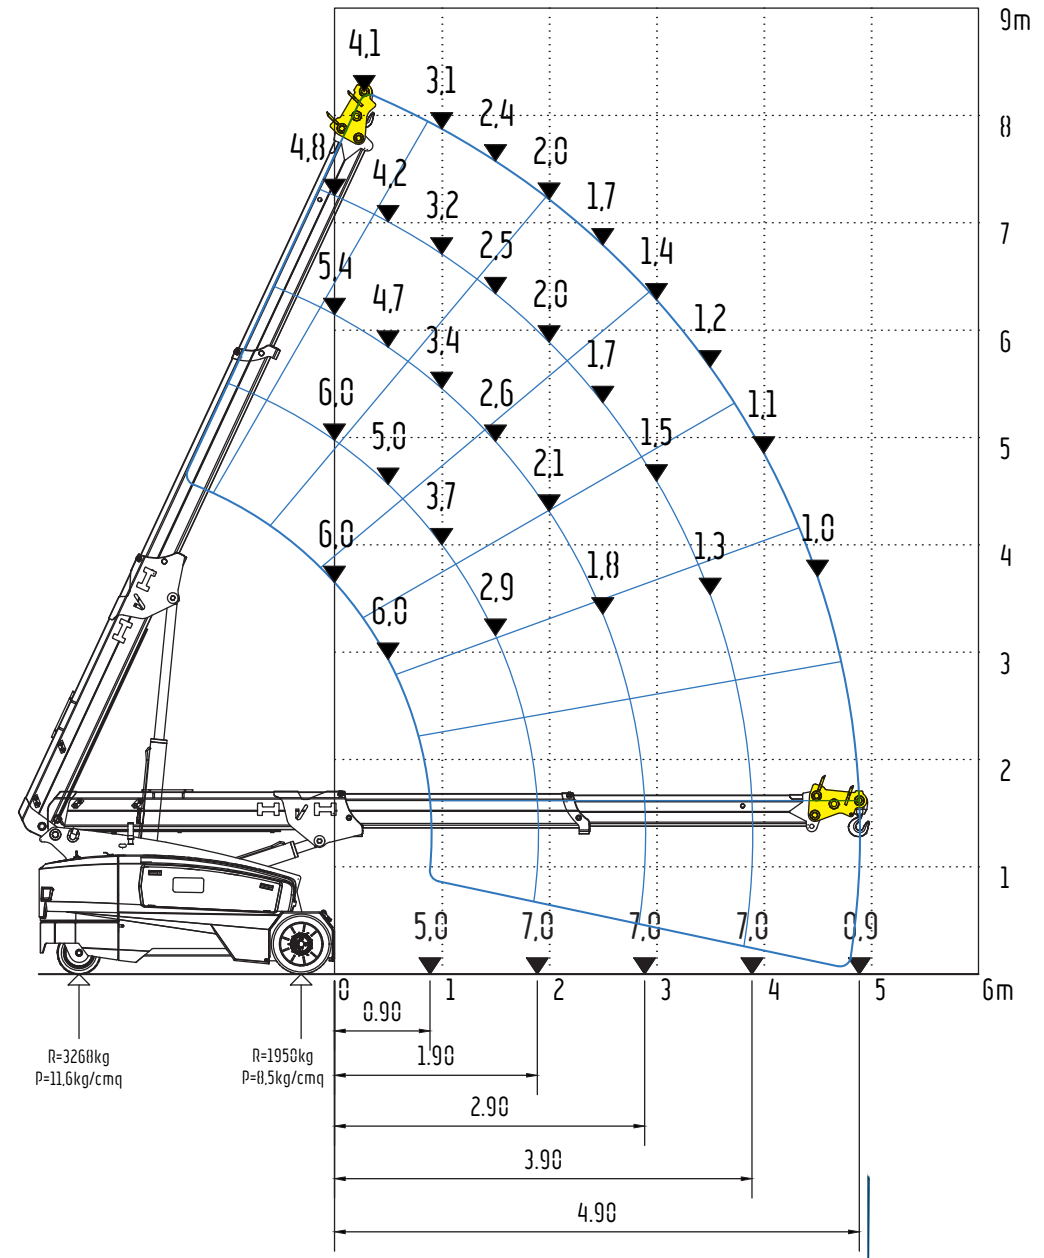

Free on wheels – Jib head position 1

V60R

6ton (SWL) Electric Pick & Carry Crane

⚡ 100% Electric

Free on wheels – Jib head position 2

V60R

6ton (SWL) Electric Pick & Carry Crane

⚡ 100% Electric