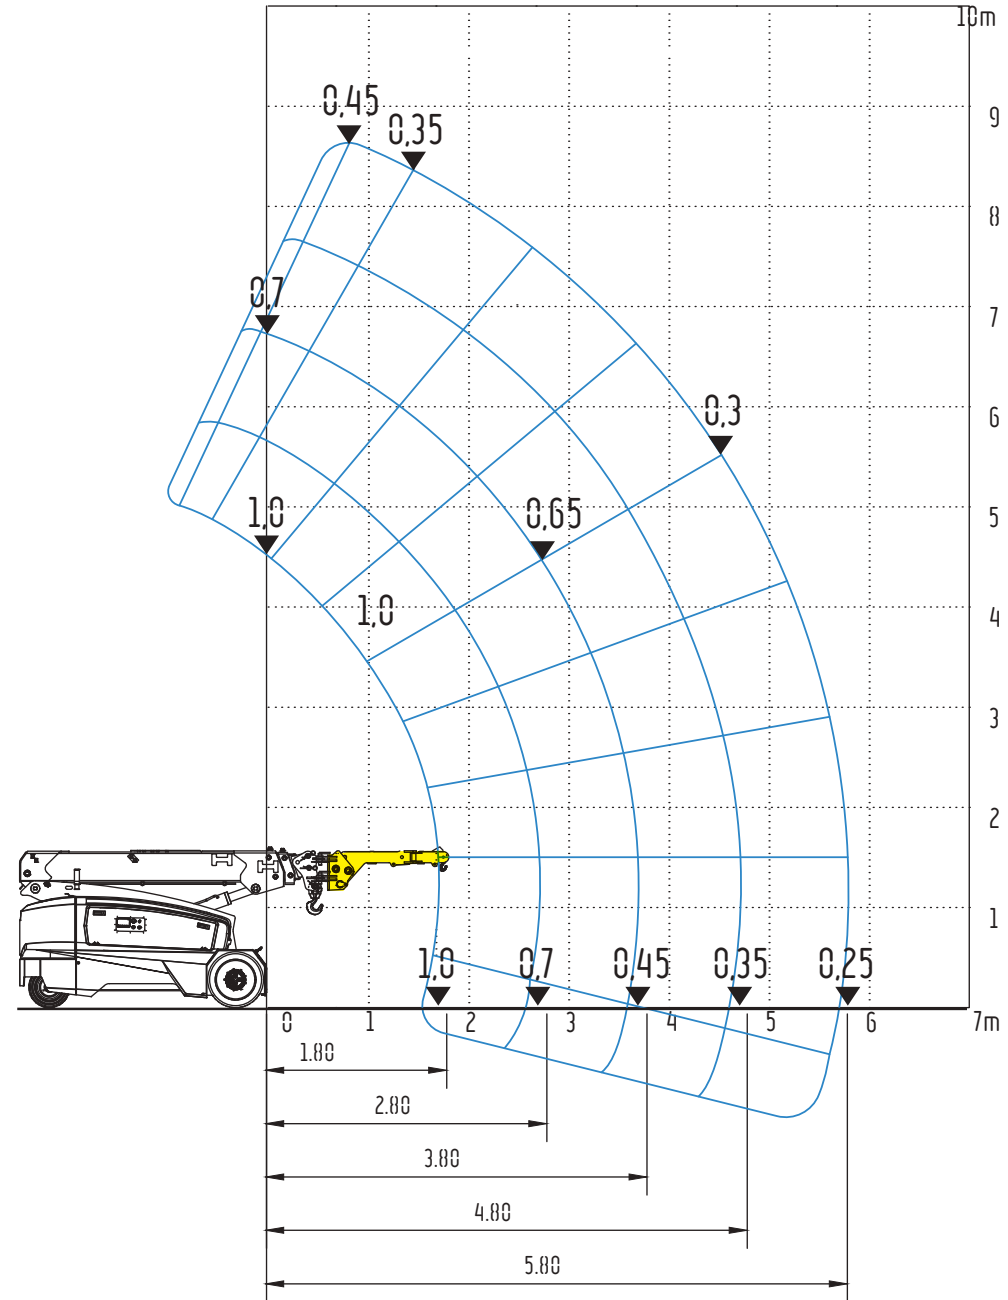

V46R

4.6ton (SWL) Electric Pick & Carry Crane

⚡ 100% Electric

Fly Jib