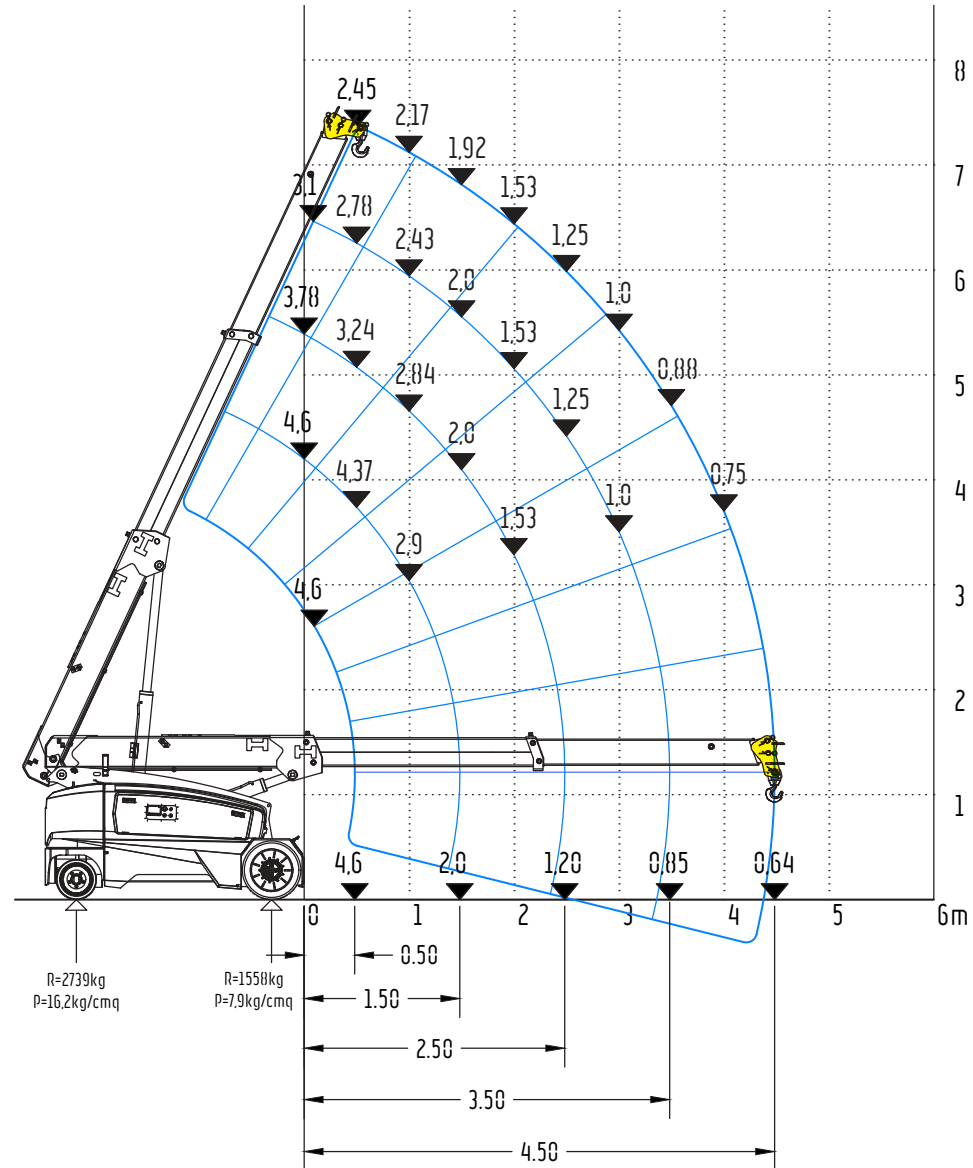

V46R

4.6ton (SWL) Electric Pick & Carry Crane

⚡ 100% Electric

Free on wheels – Jib head position 1