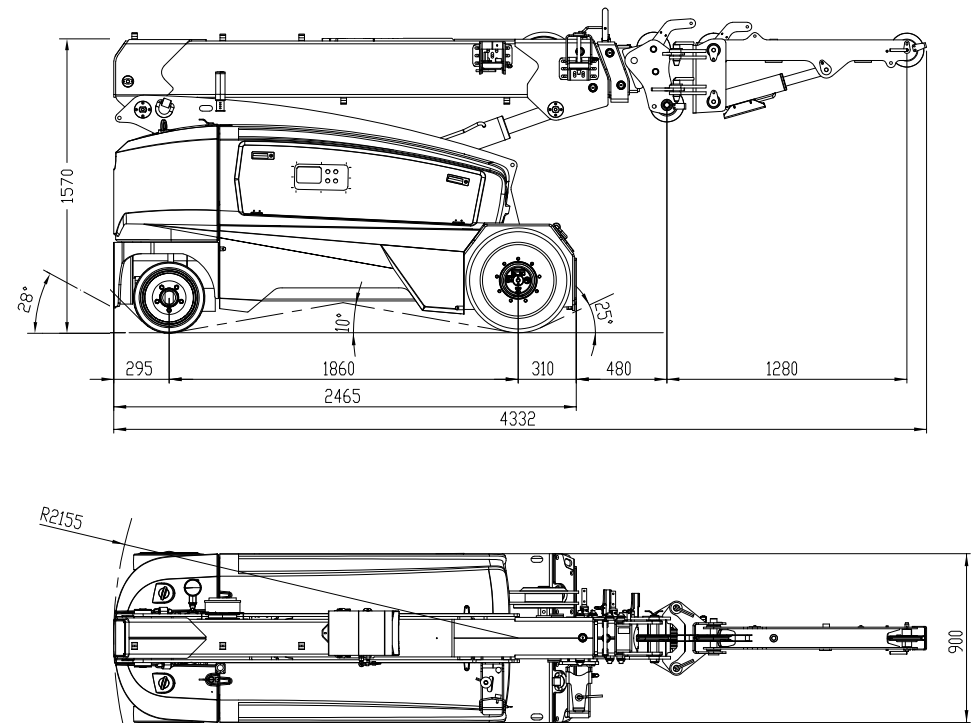

Crane available to hire in

Fixed Hook

Wireless remote control

- | Non-Marking Tyres
- | Optional Fly Jib
- | Machine Weight 4,300g (subject to attachments)

CPCS A66 Compact Crane
(B. Mobile Industrial)

Wireless remote control

Load monitoring

V46R

4.6ton (SWL) Electric Pick & Carry Crane

⚡ 100% Electric

Fixed Hook - Dimensions

Fly Jib - Dimensions

V46R

4.6ton (SWL) Electric Pick & Carry Crane

⚡ 100% Electric

Free on wheels – Jib head position 1

V46R

4.6ton (SWL) Electric Pick & Carry Crane

⚡ 100% Electric

Free on wheels – Jib head position 2

V46R

4.6ton (SWL) Electric Pick & Carry Crane