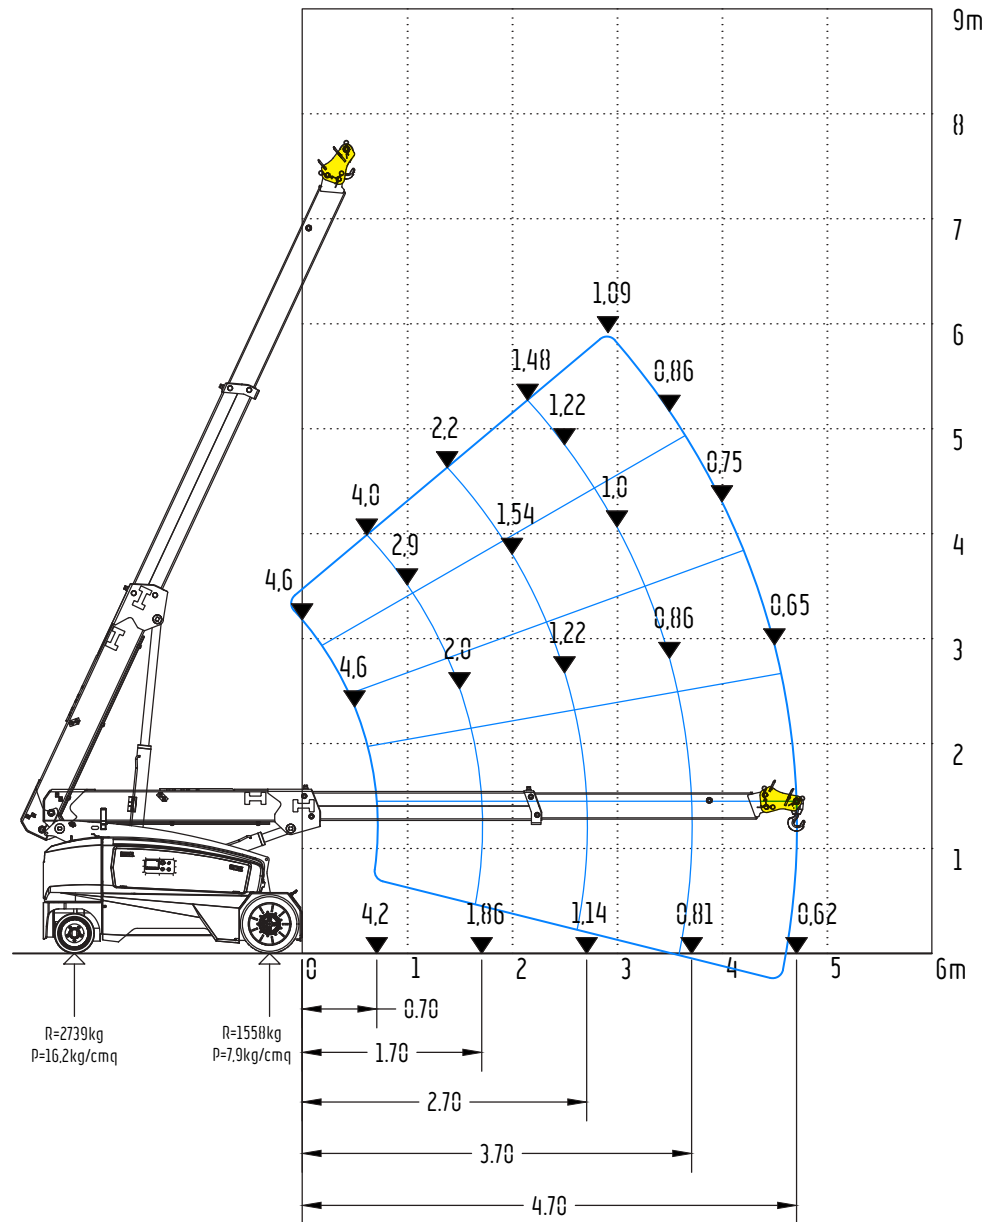

⚡ 100% Electric

Free on wheels – Jib head position 1

V46R

4.6ton (SWL) Electric Pick & Carry Crane

⚡ 100% Electric

Free on wheels – Jib head position 2

V46R

4.6ton (SWL) Electric Pick & Carry Crane