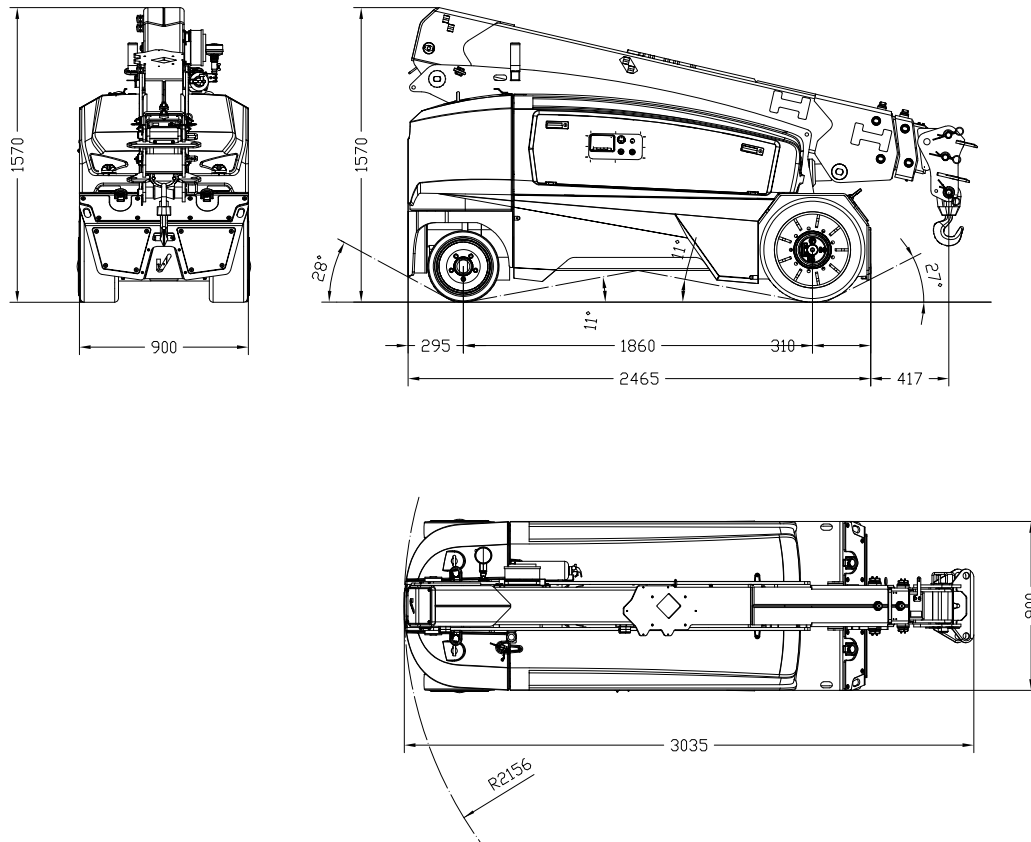

Valla
MANITEX

V46R

4.6ton (SWL) Electric Pick & Carry Crane

 **100% Electric**

Product Details

V46R

4.6ton (SWL) Electric Pick & Carry Crane

100% Electric

Crane available to hire in

Fixed Hook

Wireless remote control

- | Non-Marking Tyres
- | Optional Fly Jib
- | Machine Weight 4,300g (subject to attachments)

CPCS A66 Compact Crane
(B. Mobile Industrial)

Wireless remote control

Load monitoring

V46R

4.6ton (SWL) Electric Pick & Carry Crane

⚡ 100% Electric

Fixed Hook - Dimensions

Fly Jib - Dimensions

V46R

4.6ton (SWL) Electric Pick & Carry Crane