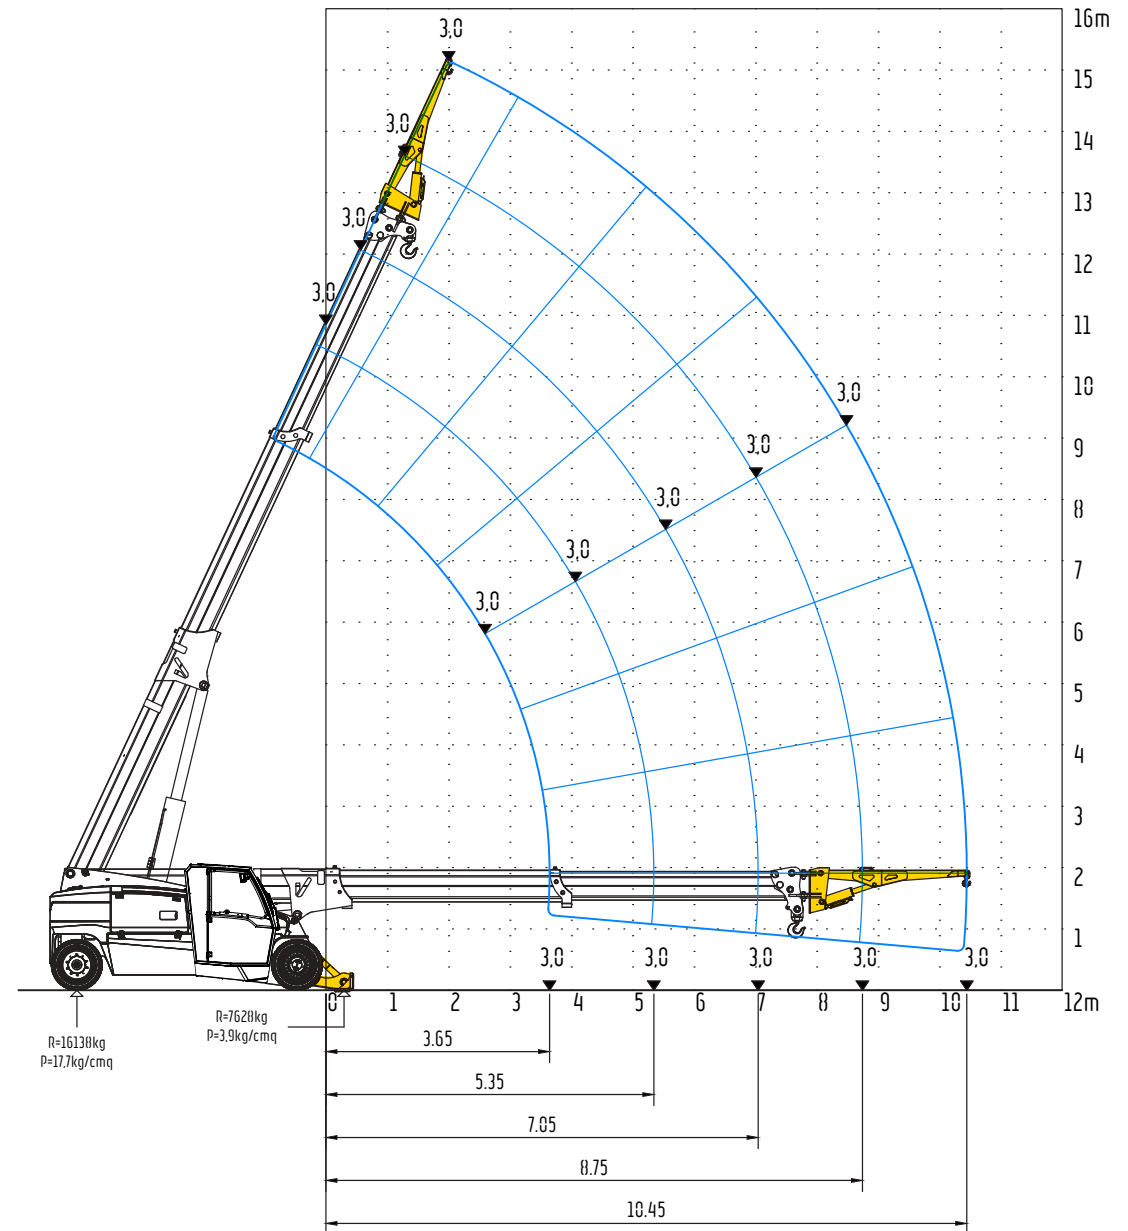

⚡ 100% Electric

Fly Jib - Fixed hook - Free on wheels

V210RC

21ton (SWL) Electric Pick & Carry Crane

⚡ 100% Electric

Fly Jib - Fixed hook - Front stabiliser

*V210RC with Front Stabiliser Bar

V210RC