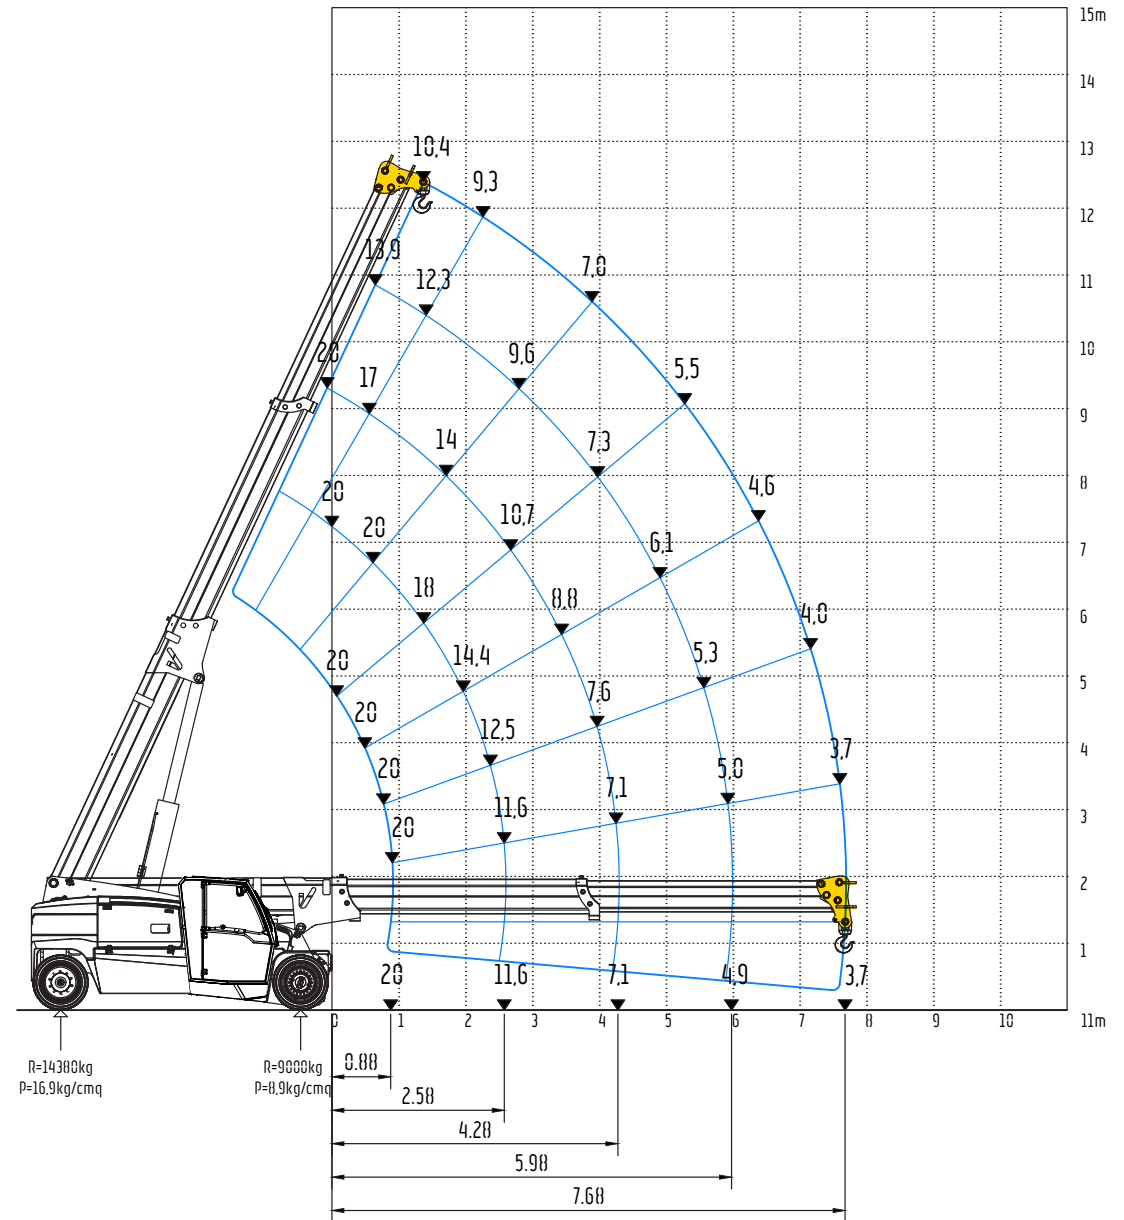

Fly Jib - Dimensions

V210RC

21ton (SWL) Electric Pick & Carry Crane

⚡ 100% Electric

Free on wheels - Jib head position 1

V210RC

21ton (SWL) Electric Pick & Carry Crane

⚡ 100% Electric