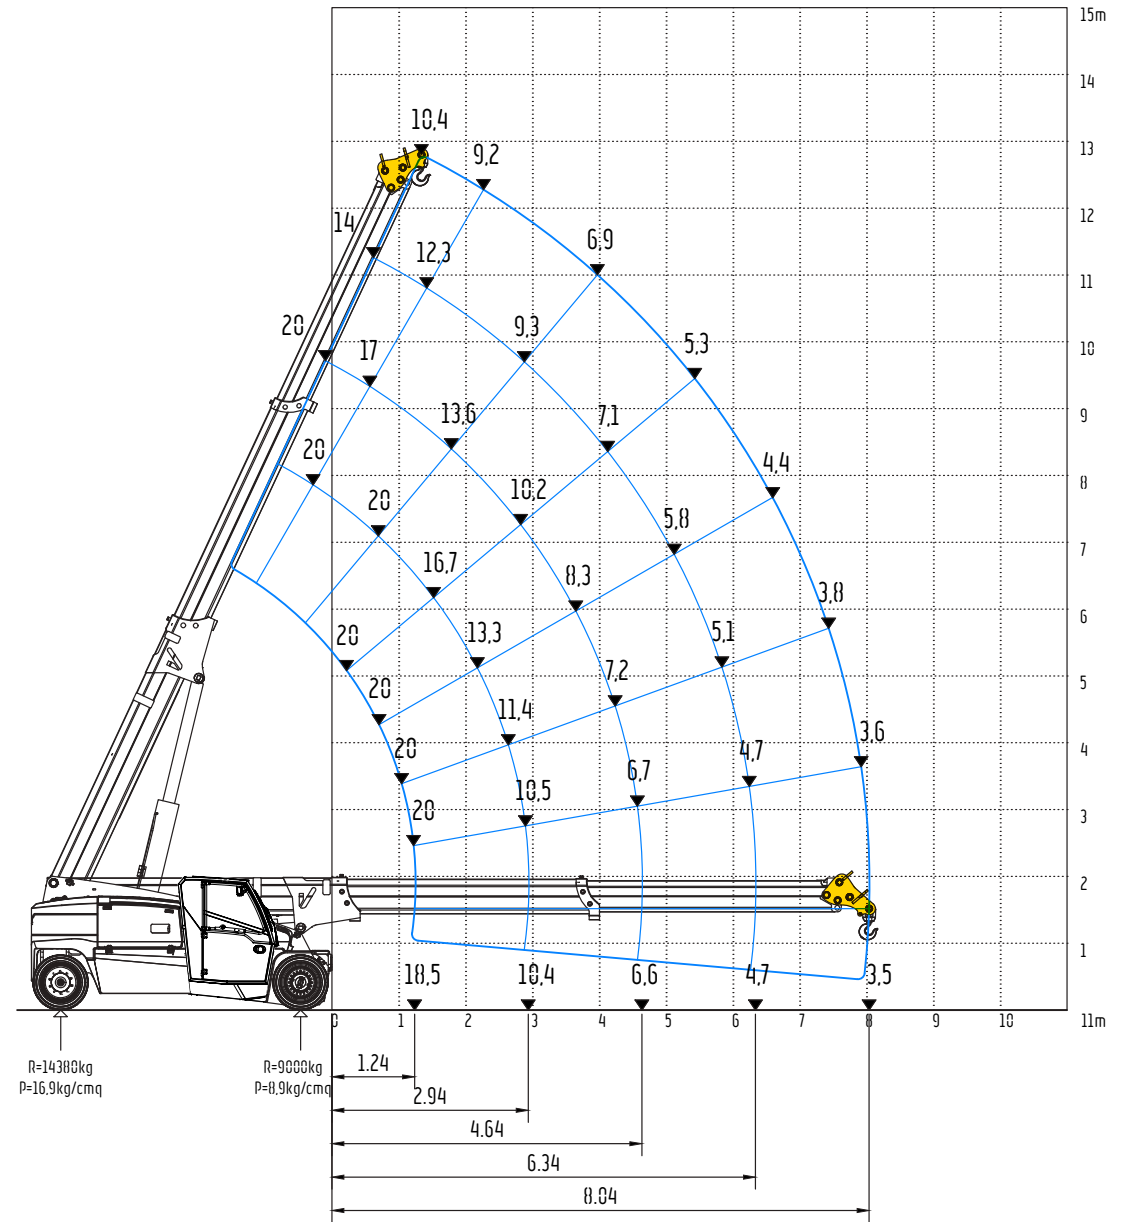

V210RC

21ton (SWL) Electric Pick & Carry Crane

⚡ 100% Electric

Free on wheels - Jib head position 2