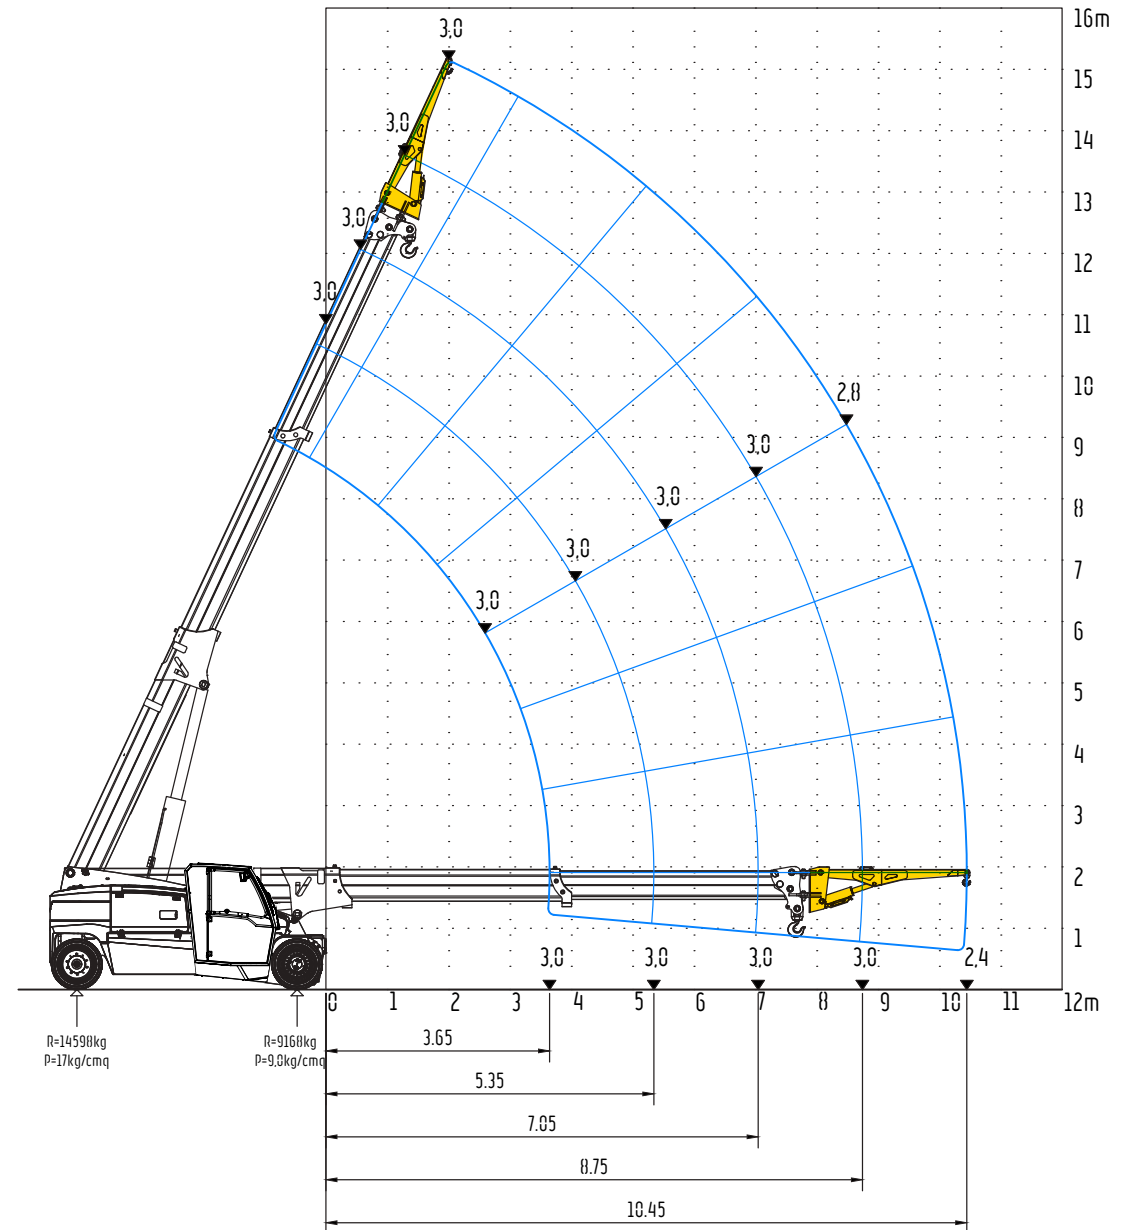

V210RC

21ton (SWL) Electric Pick & Carry Crane

⚡ 100% Electric

Fly Jib - Fixed hook - Free on wheels