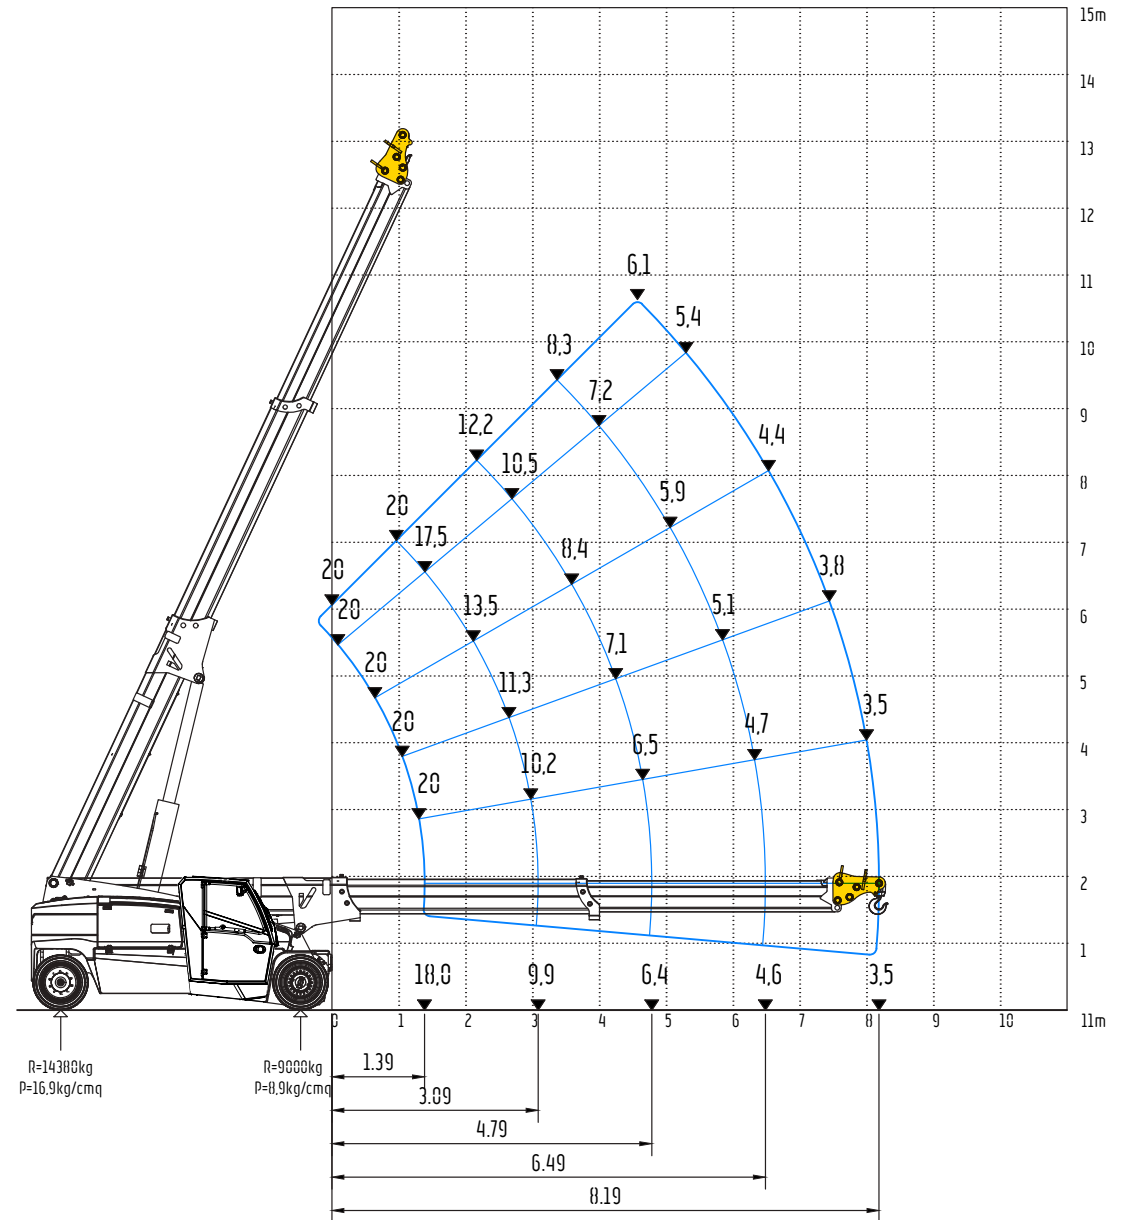

Free on wheels - Jib head position 2

V210RC

21ton (SWL) Electric Pick & Carry Crane

⚡ 100% Electric

Free on wheels - Jib head position 3

V210RC

21ton (SWL) Electric Pick & Carry Crane

⚡ 100% Electric