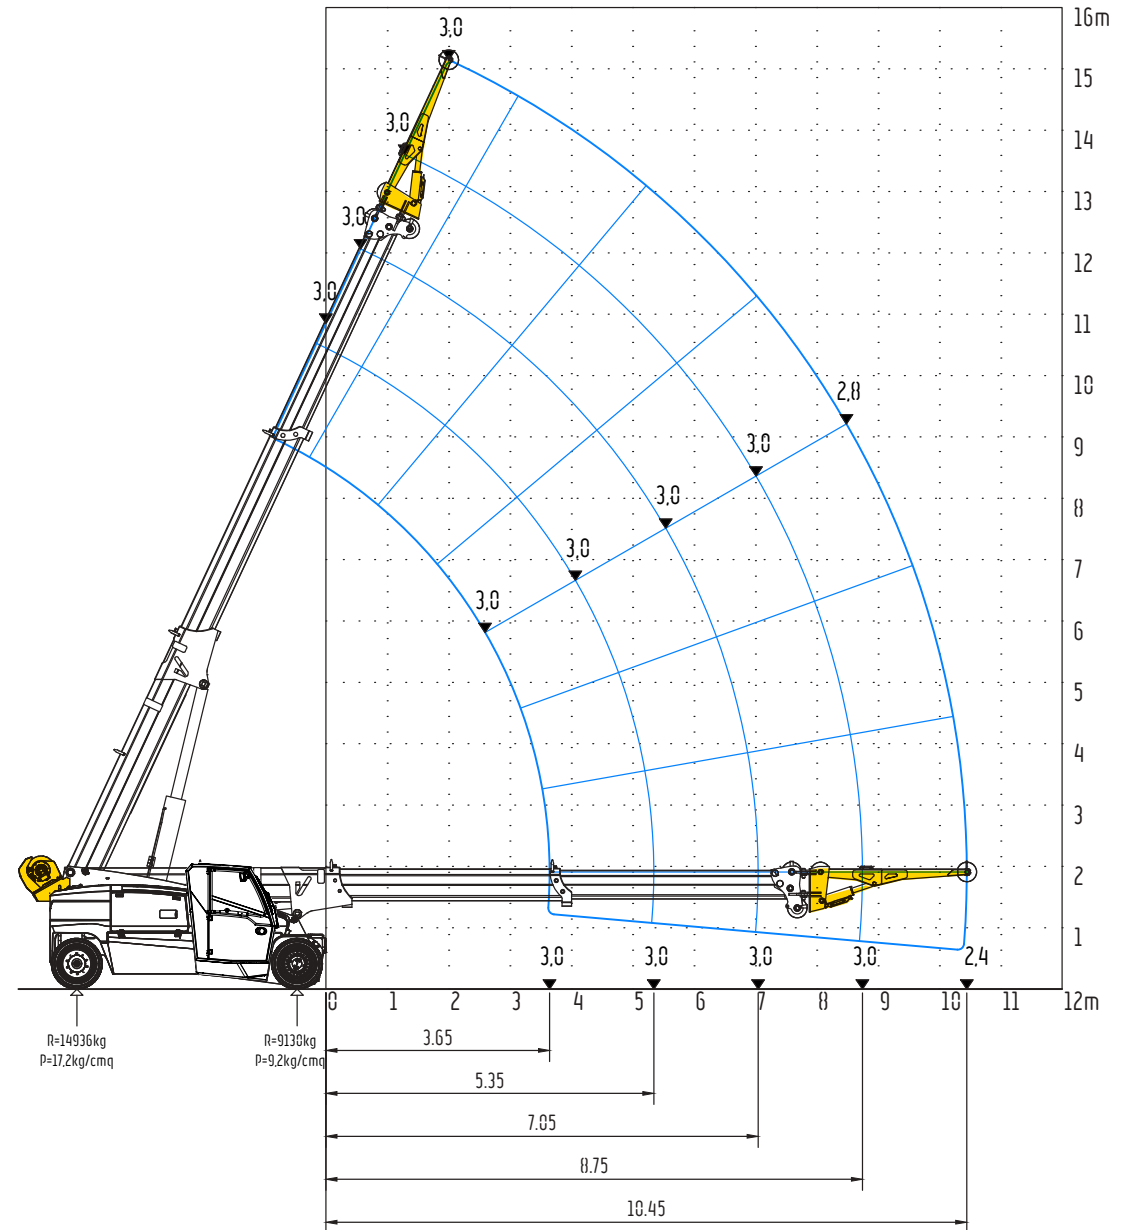

V210RC

21ton (SWL) Electric Pick & Carry Crane

⚡ 100% Electric

Fly Jib - Winch - Free on wheels