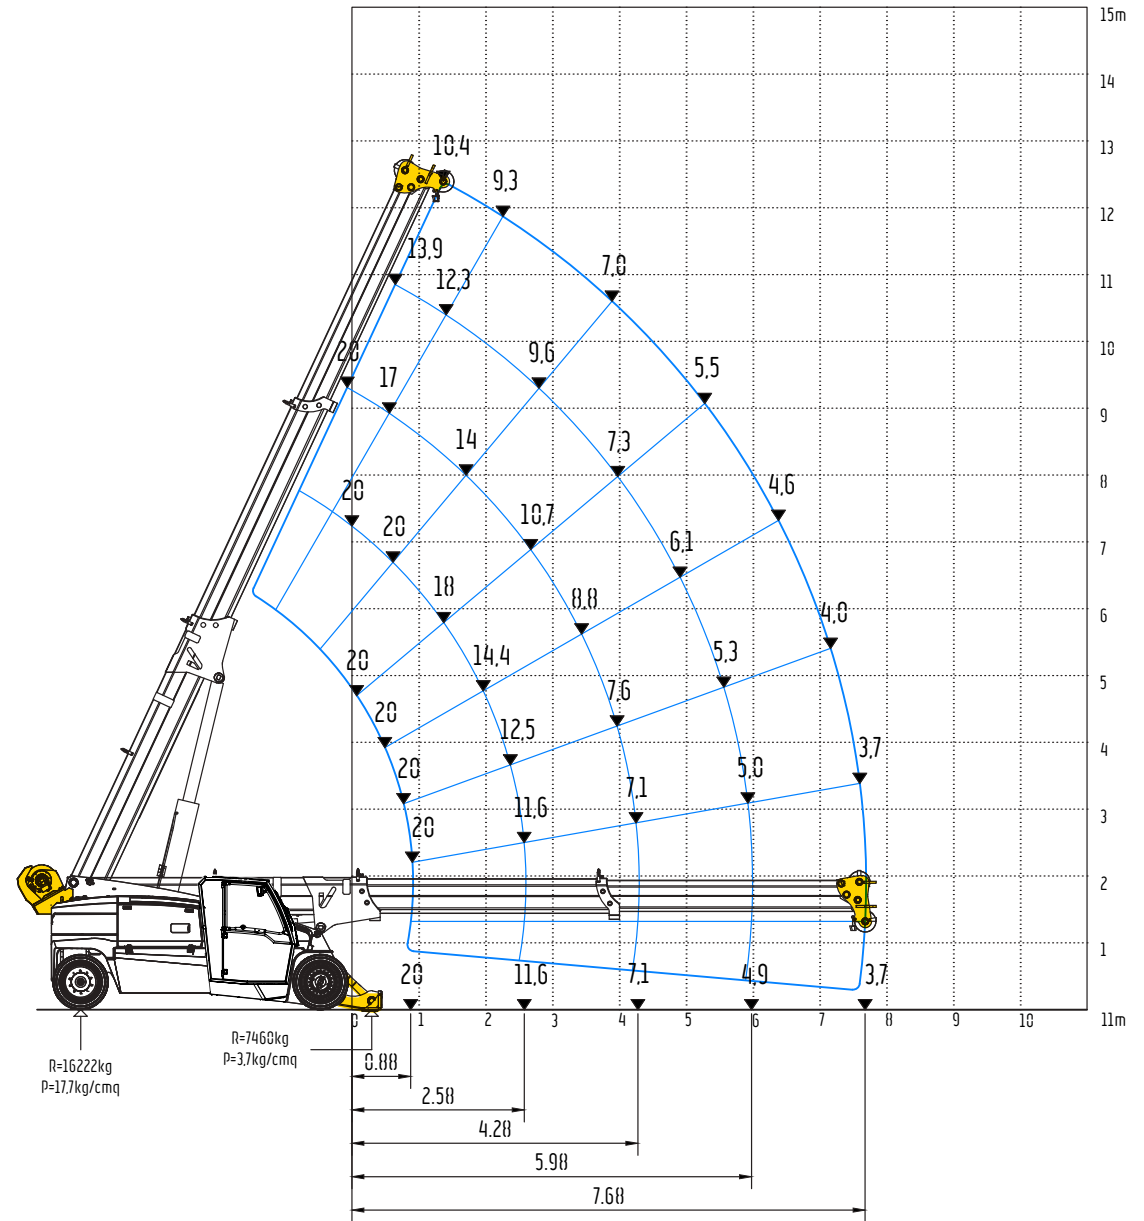

Free on wheels - with winch

V210RC

21ton (SWL) Electric Pick & Carry Crane

⚡ 100% Electric

Front stabiliser - with winch

*V210RC with Front Stabiliser Bar

V210RC

21ton (SWL) Electric Pick & Carry Crane