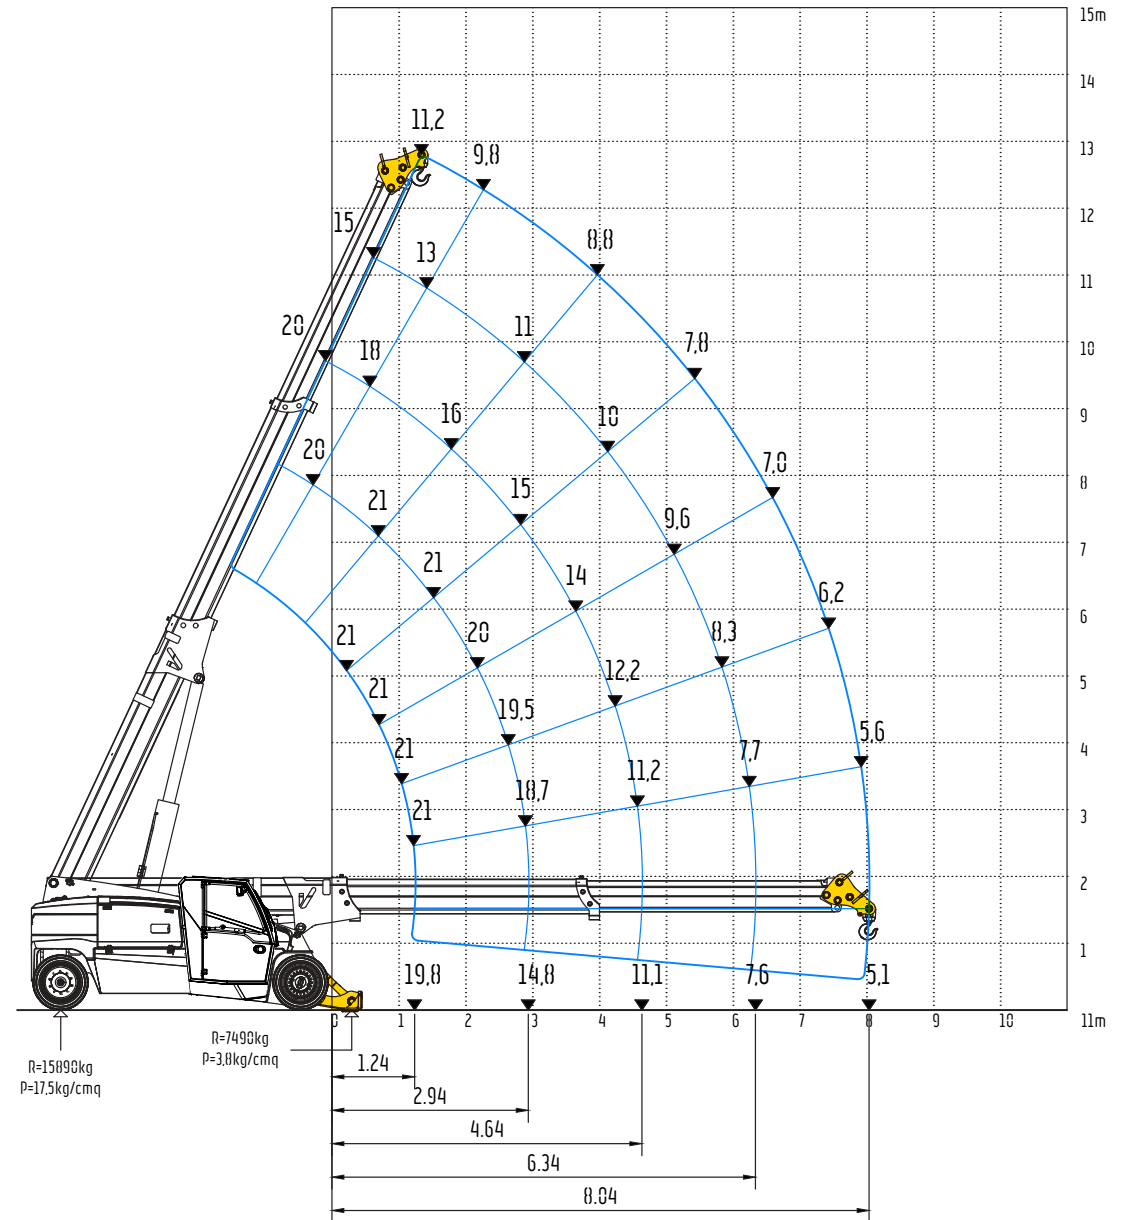

Front Stabiliser - Jib head position 1

*V210RC with Front Stabiliser Bar

V210RC

21ton (SWL) Electric Pick & Carry Crane

⚡ 100% Electric

Front Stabiliser - Jib head position 2

*V210RC with Front Stabiliser Bar