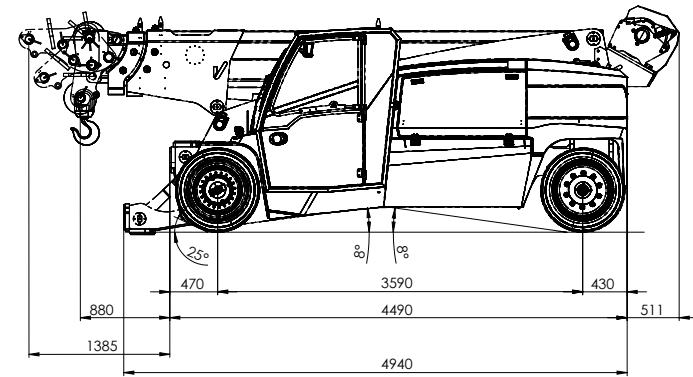

CPCS A66 Compact Crane
(B. Mobile Industrial)

Wireless remote control

Load monitoring

V210RC

21ton (SWL) Electric Pick & Carry Crane

⚡ 100% Electric

Fixed Hook - Dimensions

Winch & Hook Block - Dimensions