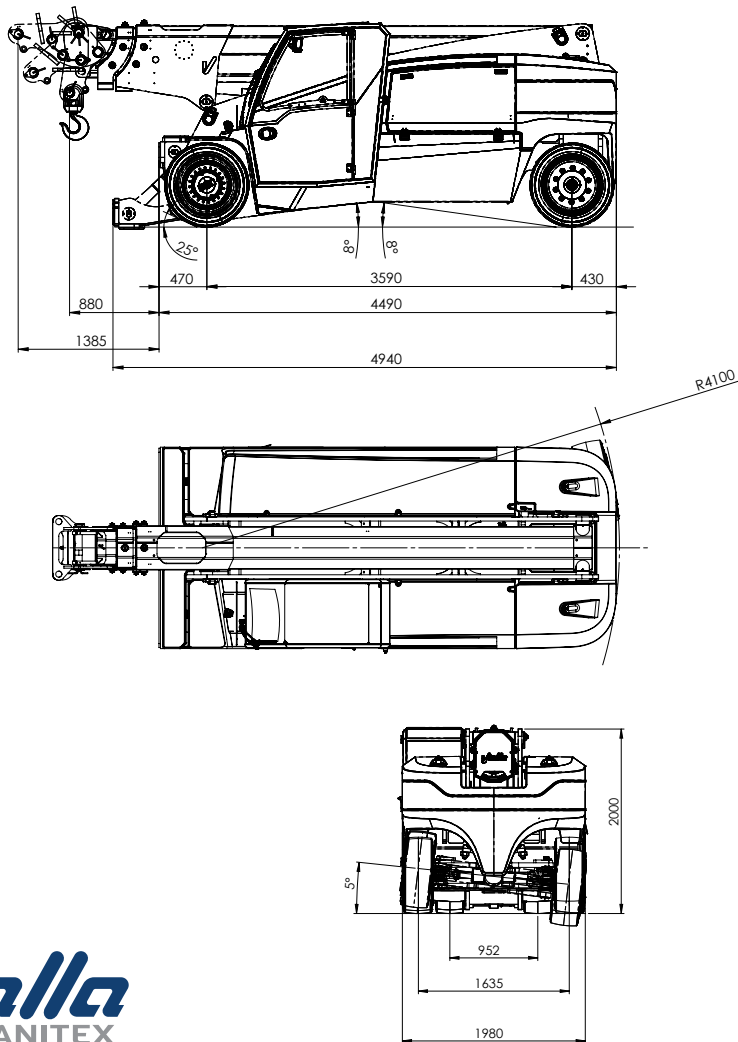

CPCS A66 Compact Crane
(B. Mobile Industrial)

Wireless remote control

Load monitoring

V210RC

21ton (SWL) Electric Pick & Carry Crane

⚡ 100% Electric

Fixed Hook - Dimensions

Winch & Hook Block - Dimensions