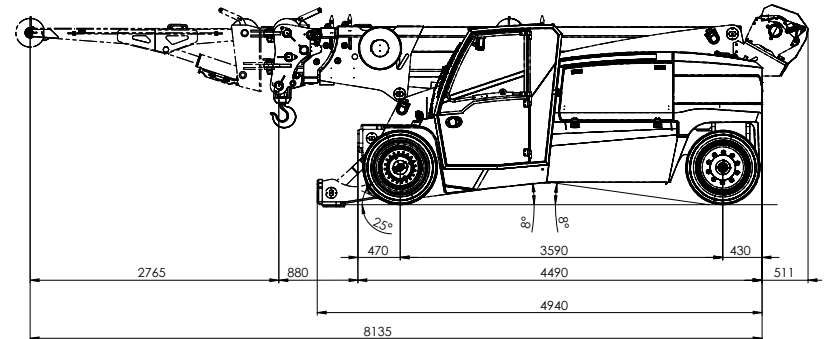

CPCS A66 Compact Crane
(B. Mobile Industrial)

Wireless remote control

Load monitoring

V210RC

21ton (SWL) Electric Pick & Carry Crane

⚡ 100% Electric

Fixed Hook - Dimensions

Winch & Hook Block - Dimensions

Fly Jib - Dimensions

V210RC

21ton (SWL) Electric Pick & Carry Crane

⚡ 100% Electric

Free on wheels - Jib head position 1

V210RC

21ton (SWL) Electric Pick & Carry Crane

⚡ 100% Electric