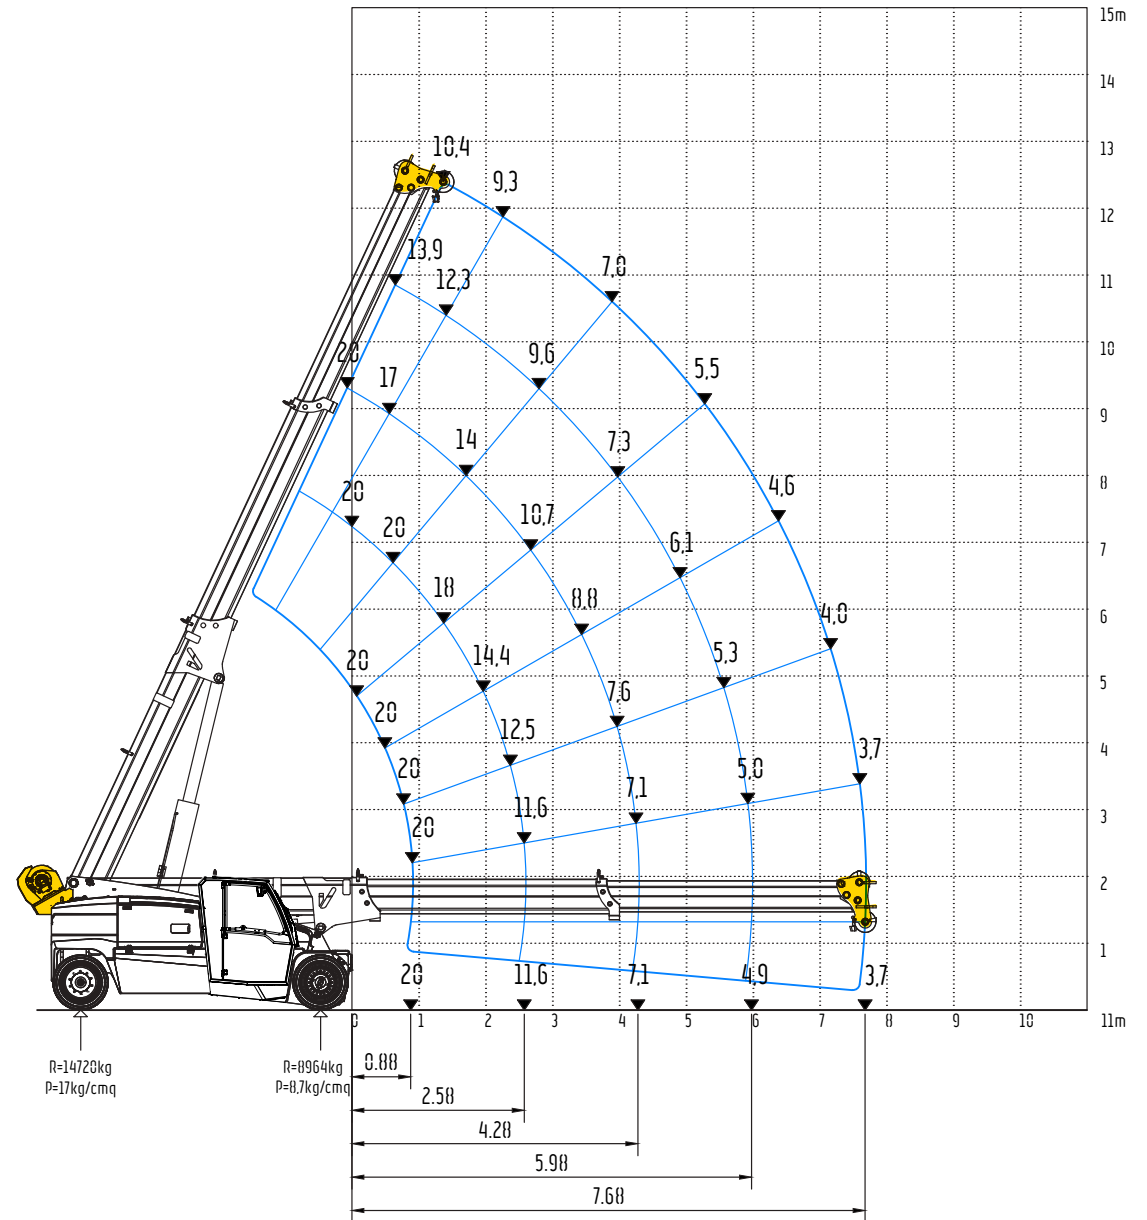

V210RC

21ton (SWL) Electric Pick & Carry Crane

⚡ 100% Electric

Free on wheels - with winch