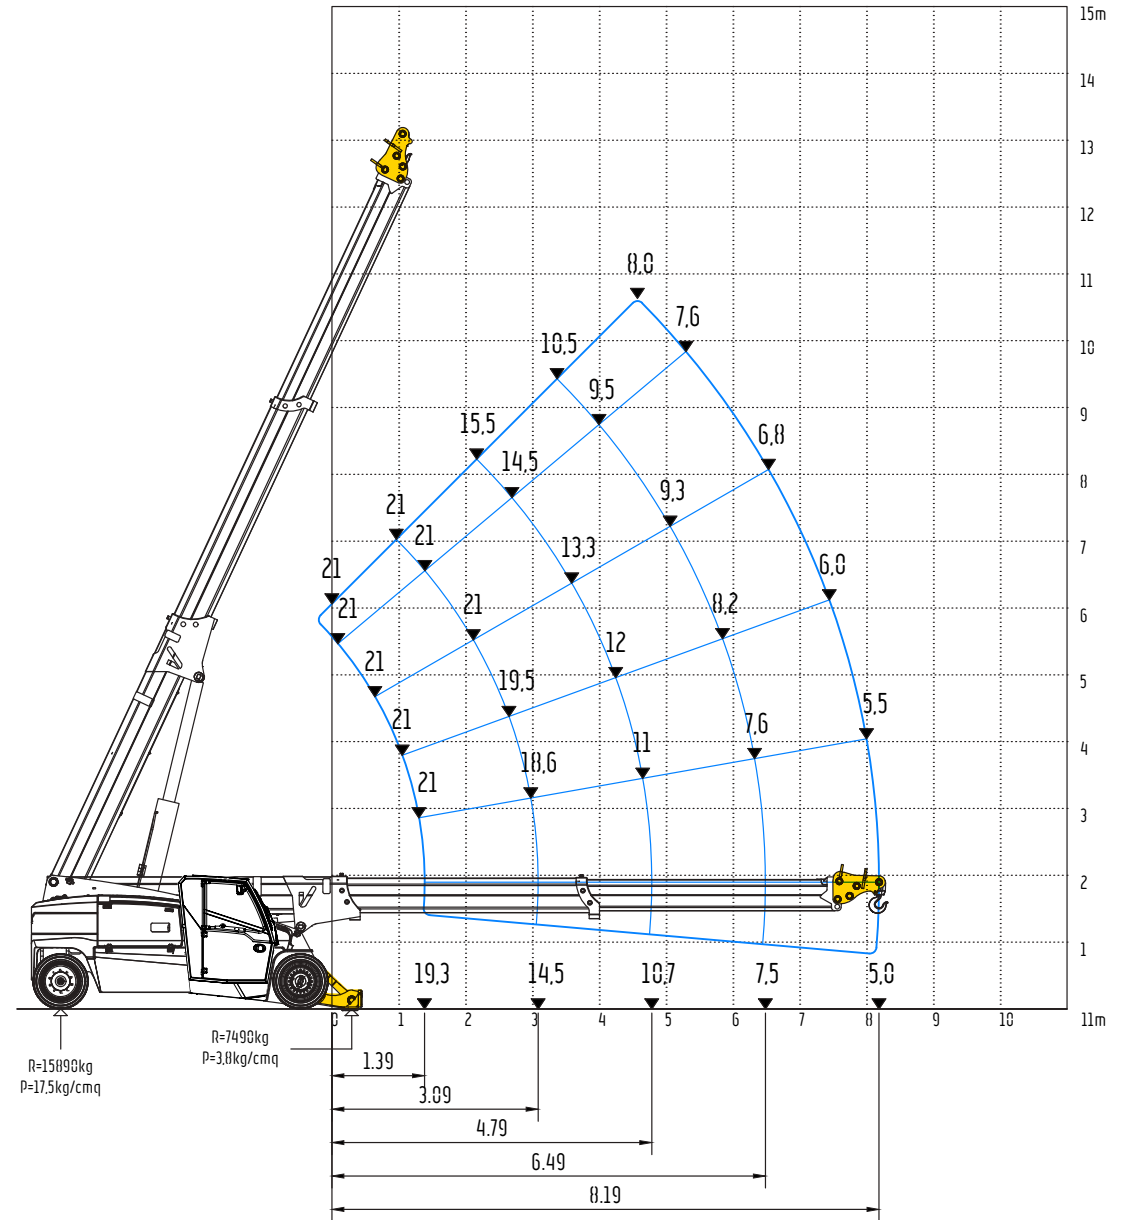

V210RC

21ton (SWL) Electric Pick & Carry Crane

⚡ 100% Electric

Front Stabiliser - Jib head position 3

*V210RC with Front Stabiliser Bar

V210RC

21ton (SWL) Electric Pick & Carry Crane

⚡ 100% Electric