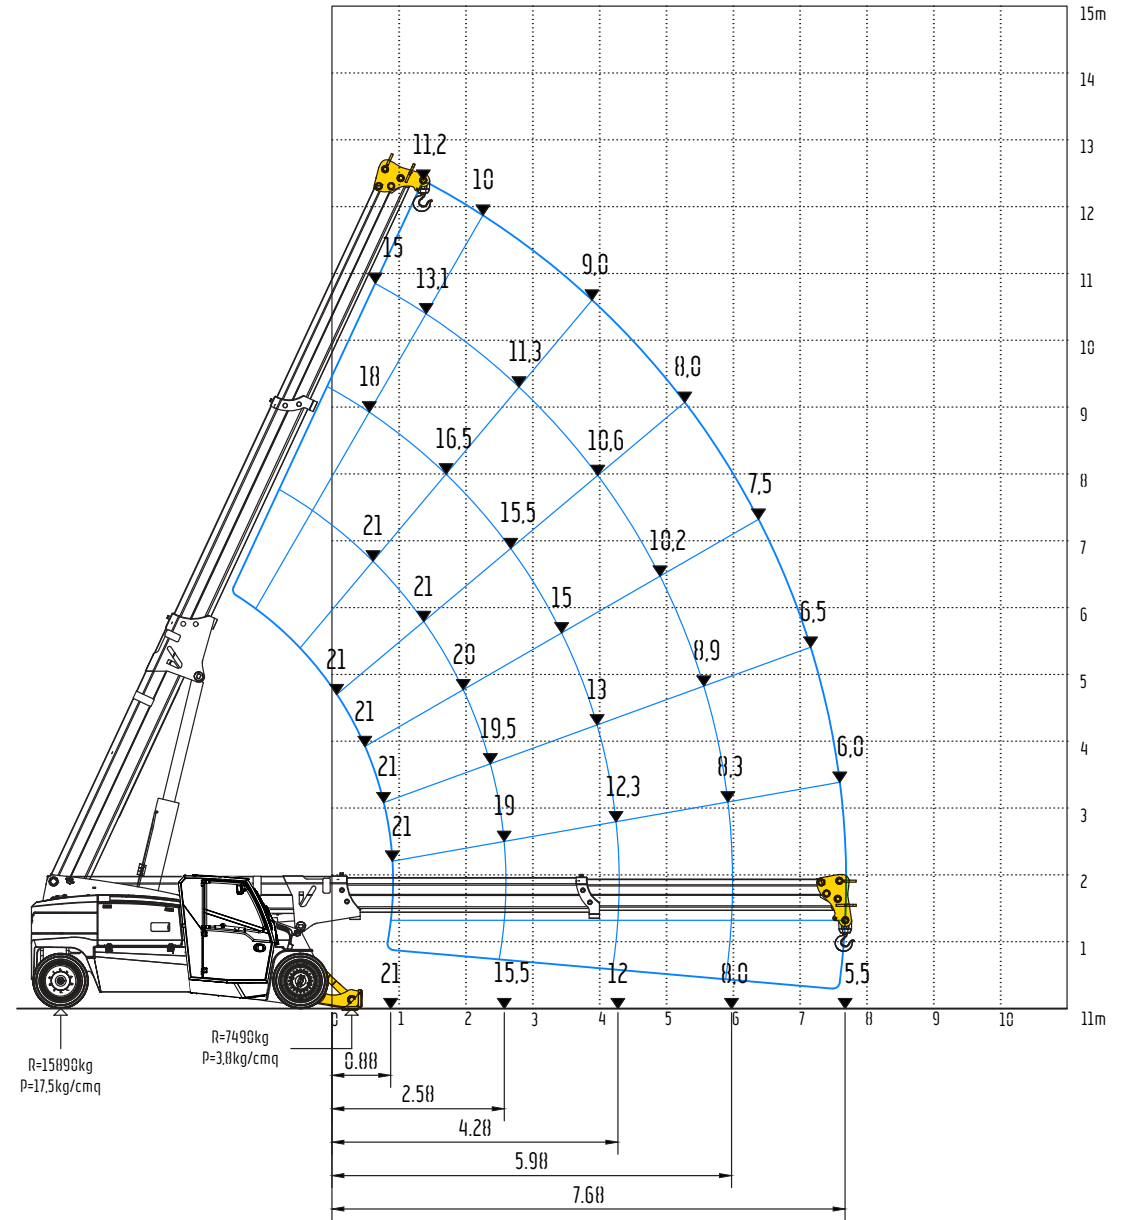

V210RC

21ton (SWL) Electric Pick & Carry Crane

⚡ 100% Electric

Front Stabiliser - Jib head position 1