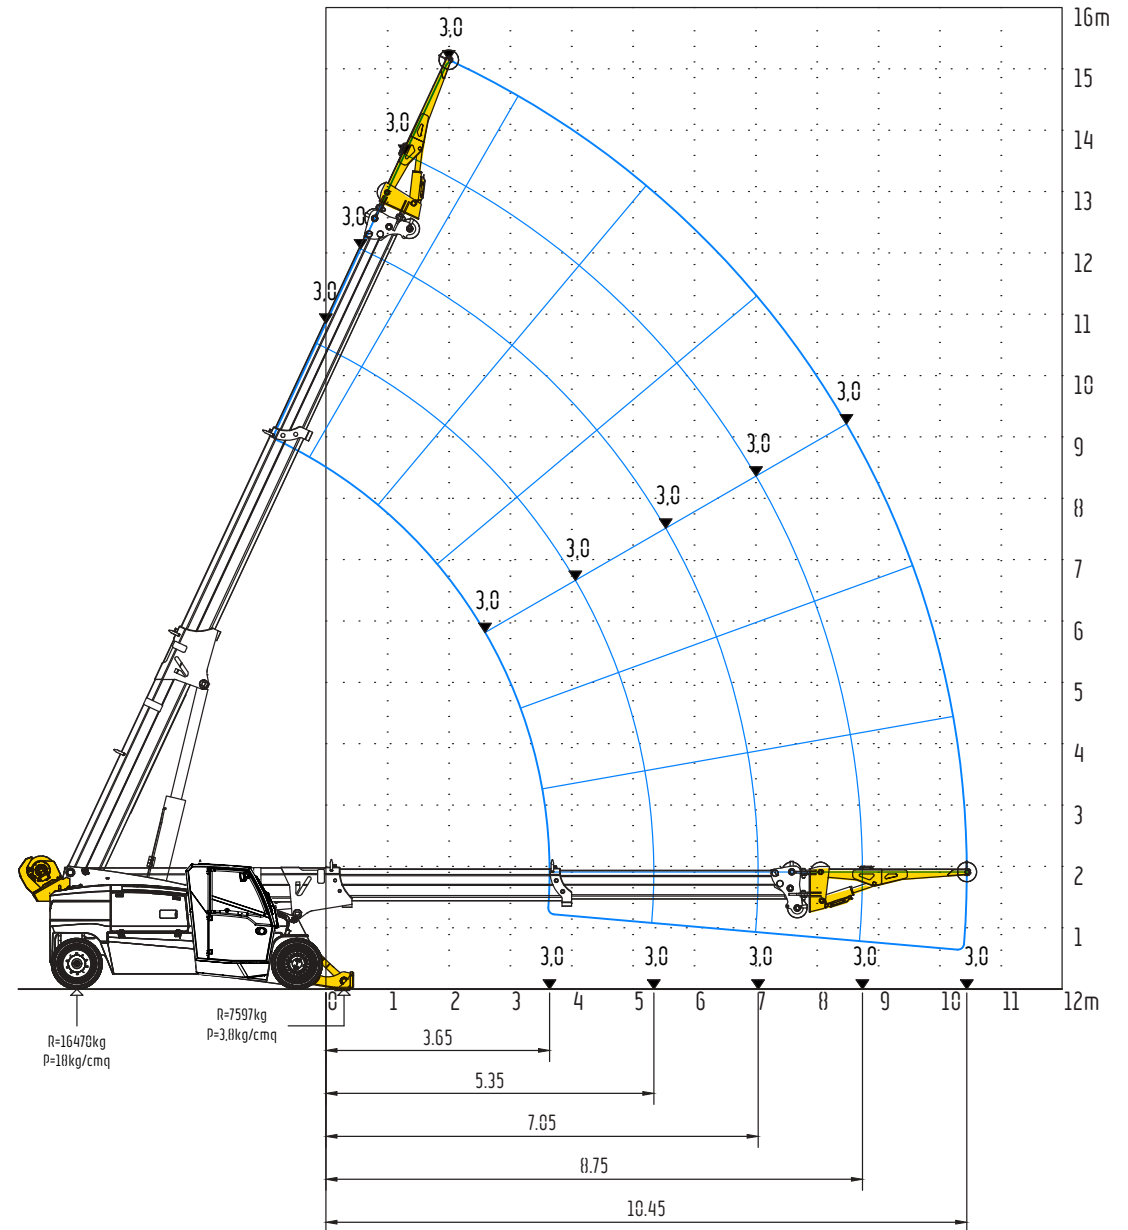

21ton (SWL) Electric Pick & Carry Crane

⚡ 100% Electric

Fly Jib - Winch - Free on wheels

V210RC

21ton (SWL) Electric Pick & Carry Crane

⚡ 100% Electric

Fly Jib - Winch - Front stabiliser

*V210RC with Front Stabiliser Bar