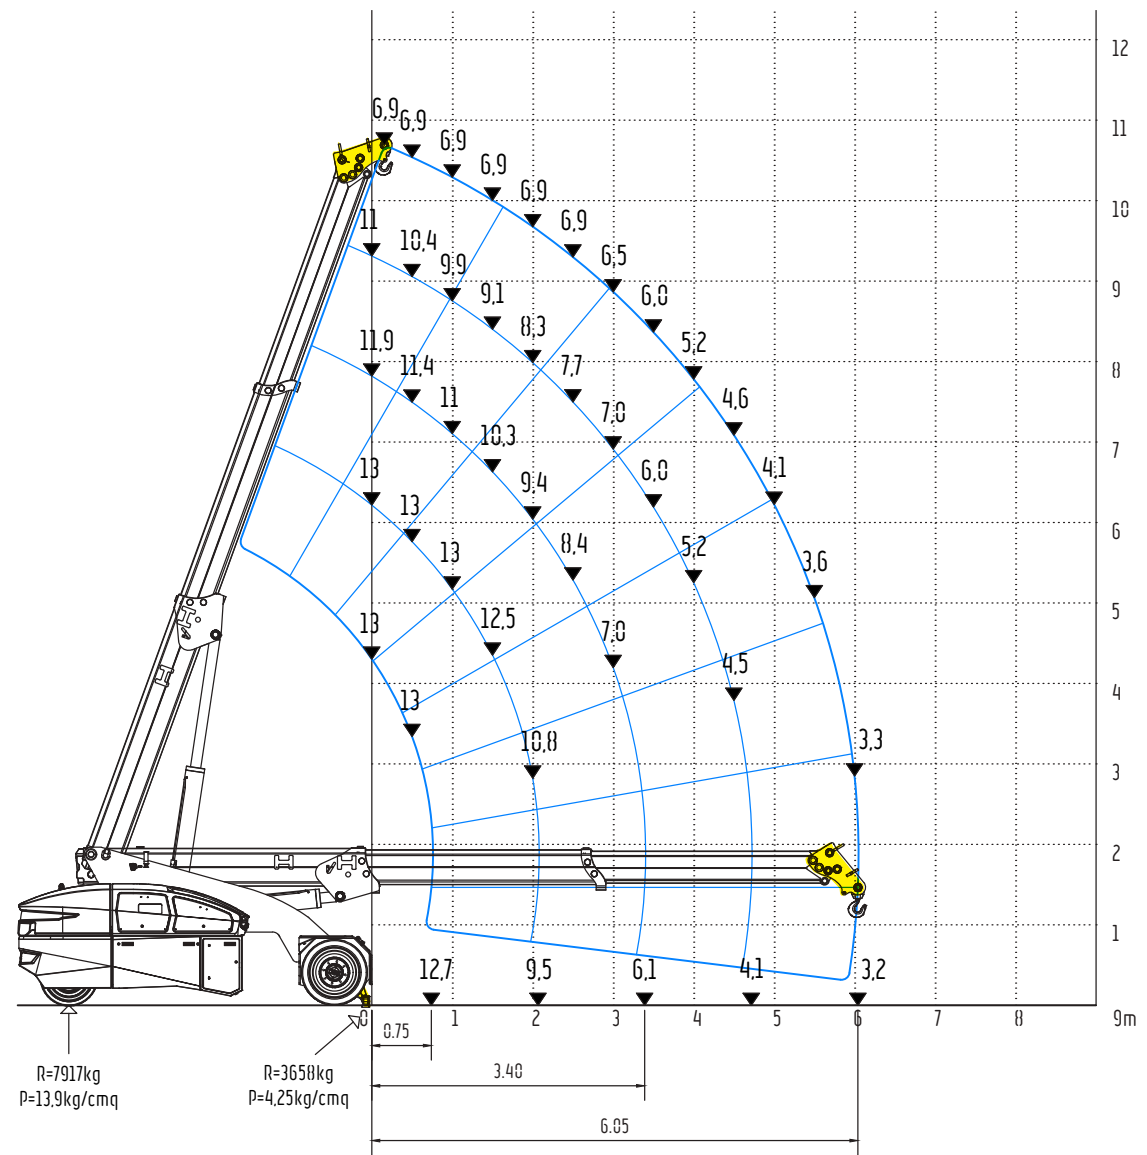

V130RX

13ton (SWL) Electric Pick & Carry Crane

⚡ 100% Electric

Front Stabiliser with Extended Chassis & Fixed Hook – Jib head position 1

V130RX

13ton (SWL) Electric Pick & Carry Crane

⚡ 100% Electric

Front Stabiliser with Extended Chassis & Fixed Hook – Jib head position 2