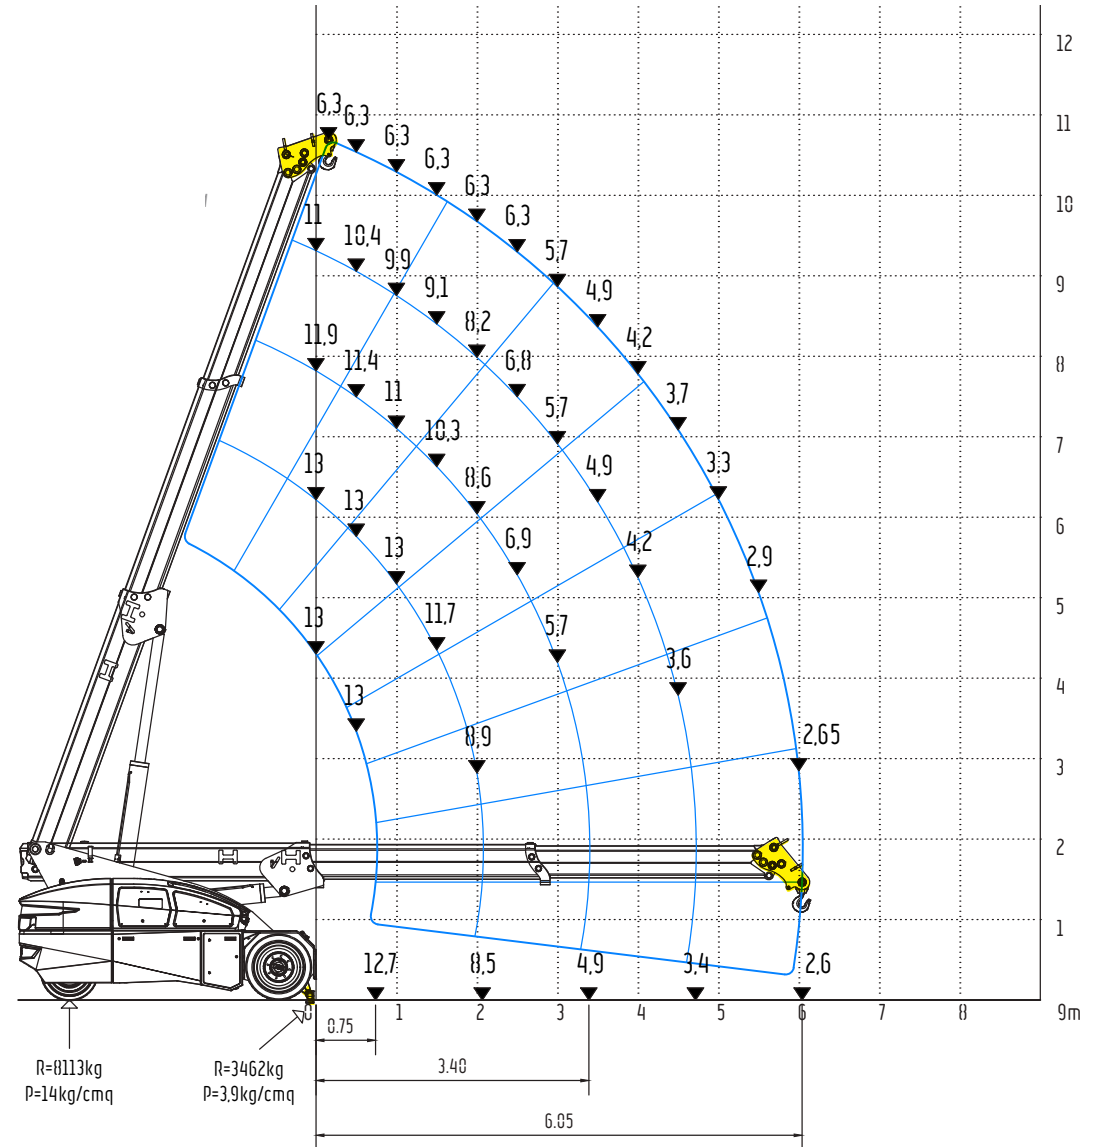

Front Stabiliser – Jib head position 1

V130RX

13ton (SWL) Electric Pick & Carry Crane

⚡ 100% Electric

Front Stabiliser – Jib head position 2

V130RX

13ton (SWL) Electric Pick & Carry Crane

⚡ 100% Electric