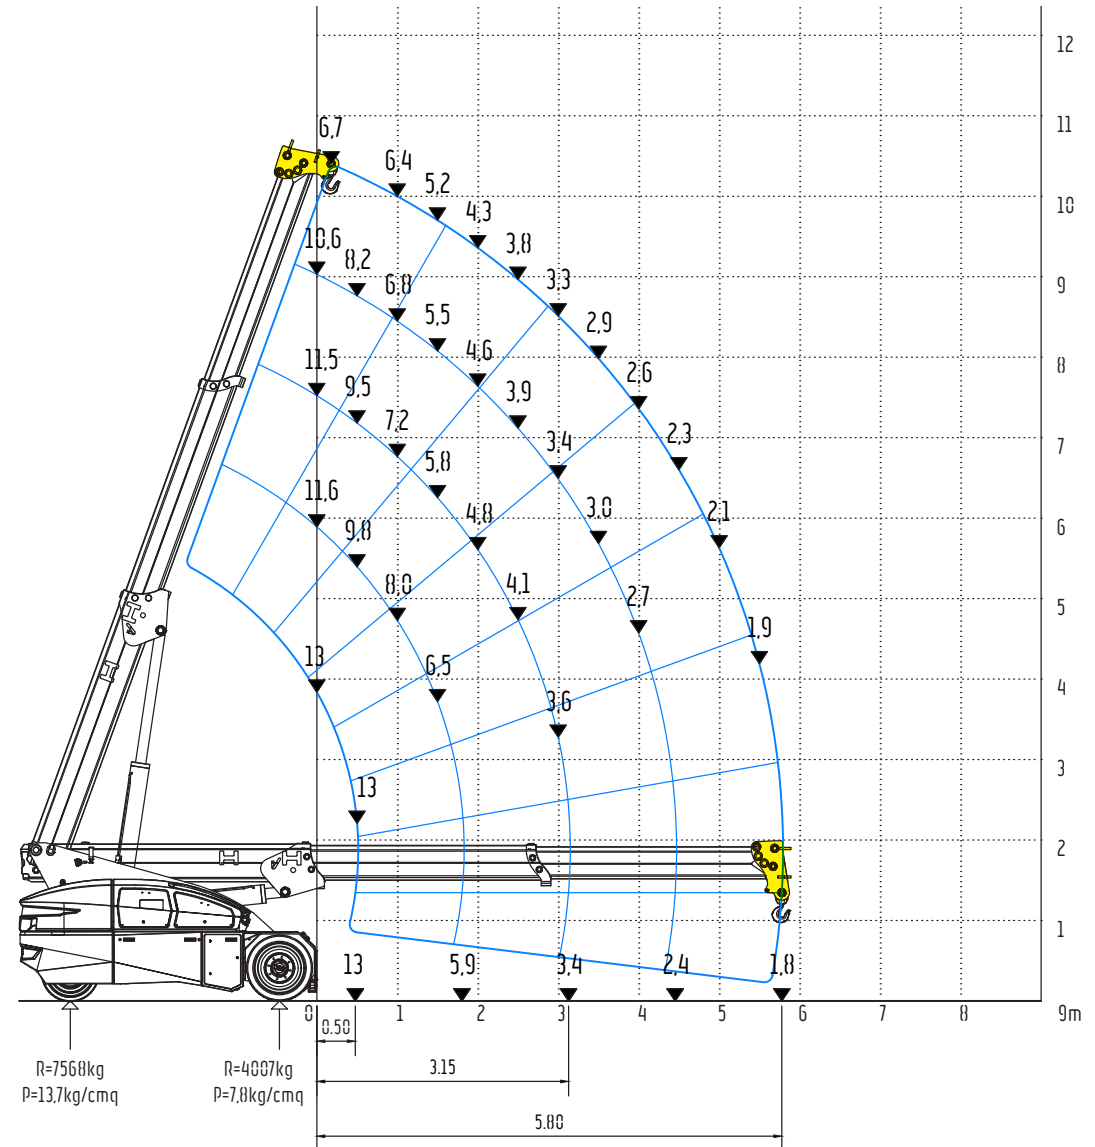

V130RX

13ton (SWL) Electric Pick & Carry Crane

⚡ 100% Electric

Free on wheels – Jib head position 1