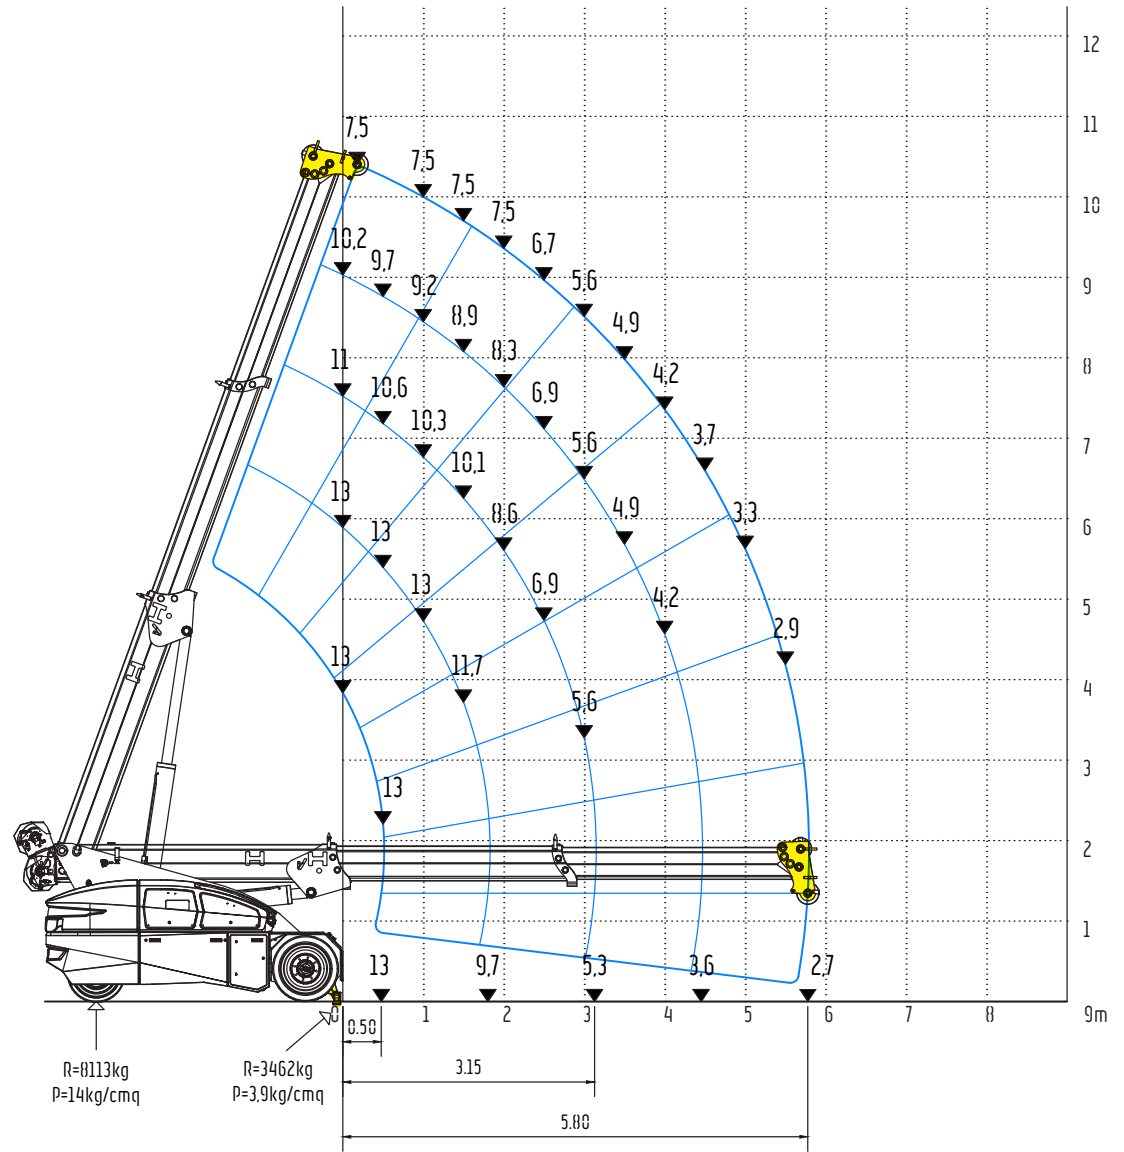

V130RX

13ton (SWL) Electric Pick & Carry Crane

⚡ 100% Electric

Free on wheels with winch

V130RX

13ton (SWL) Electric Pick & Carry Crane

⚡ 100% Electric

Front Stabiliser with winch