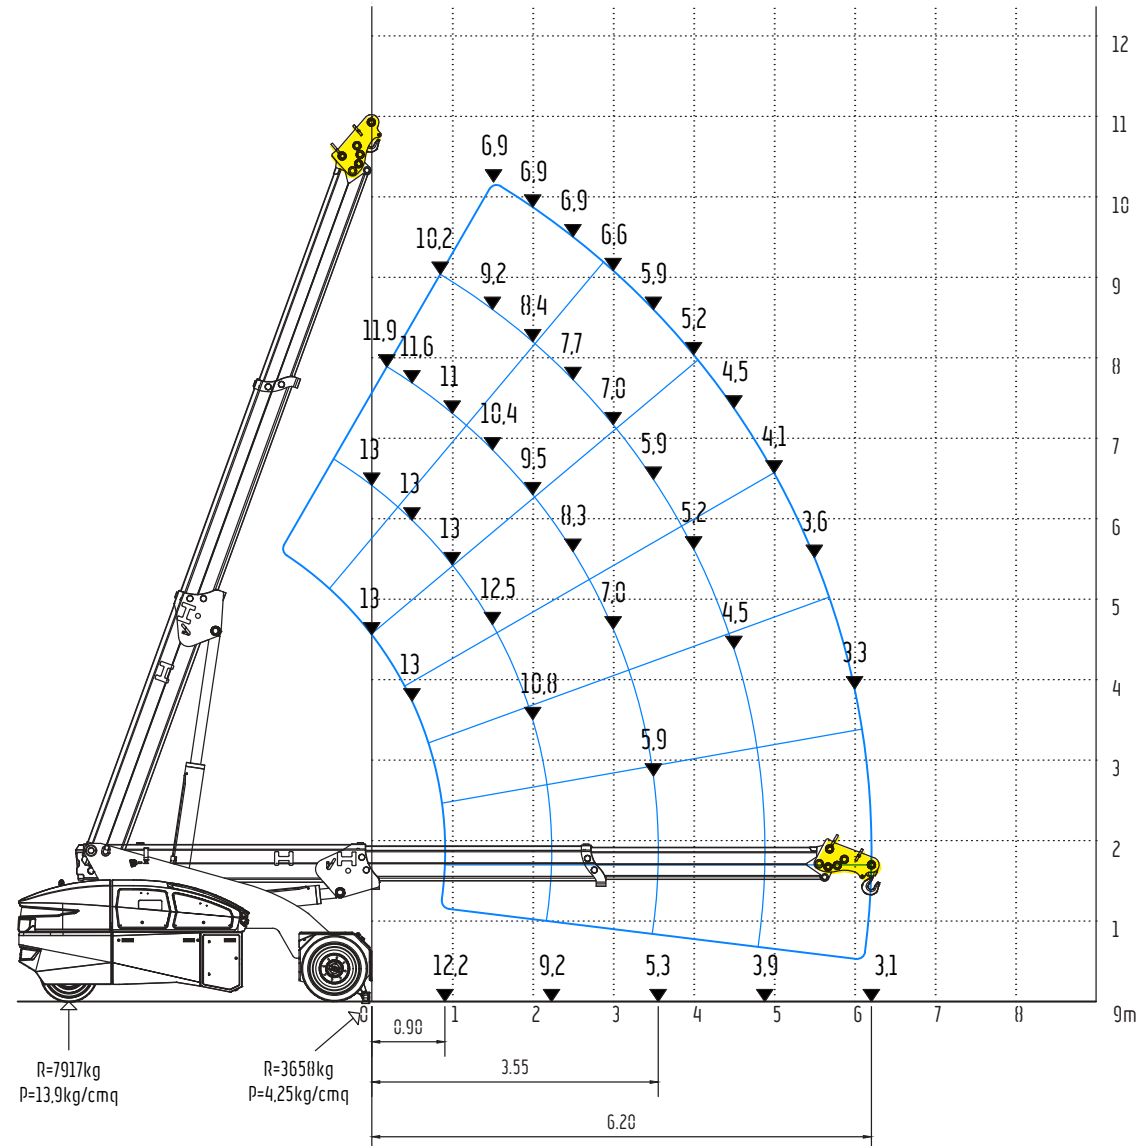

V130RX

13ton (SWL) Electric Pick & Carry Crane

⚡ 100% Electric

Front Stabiliser with Extended Chassis & Fixed Hook – Jib head position 3