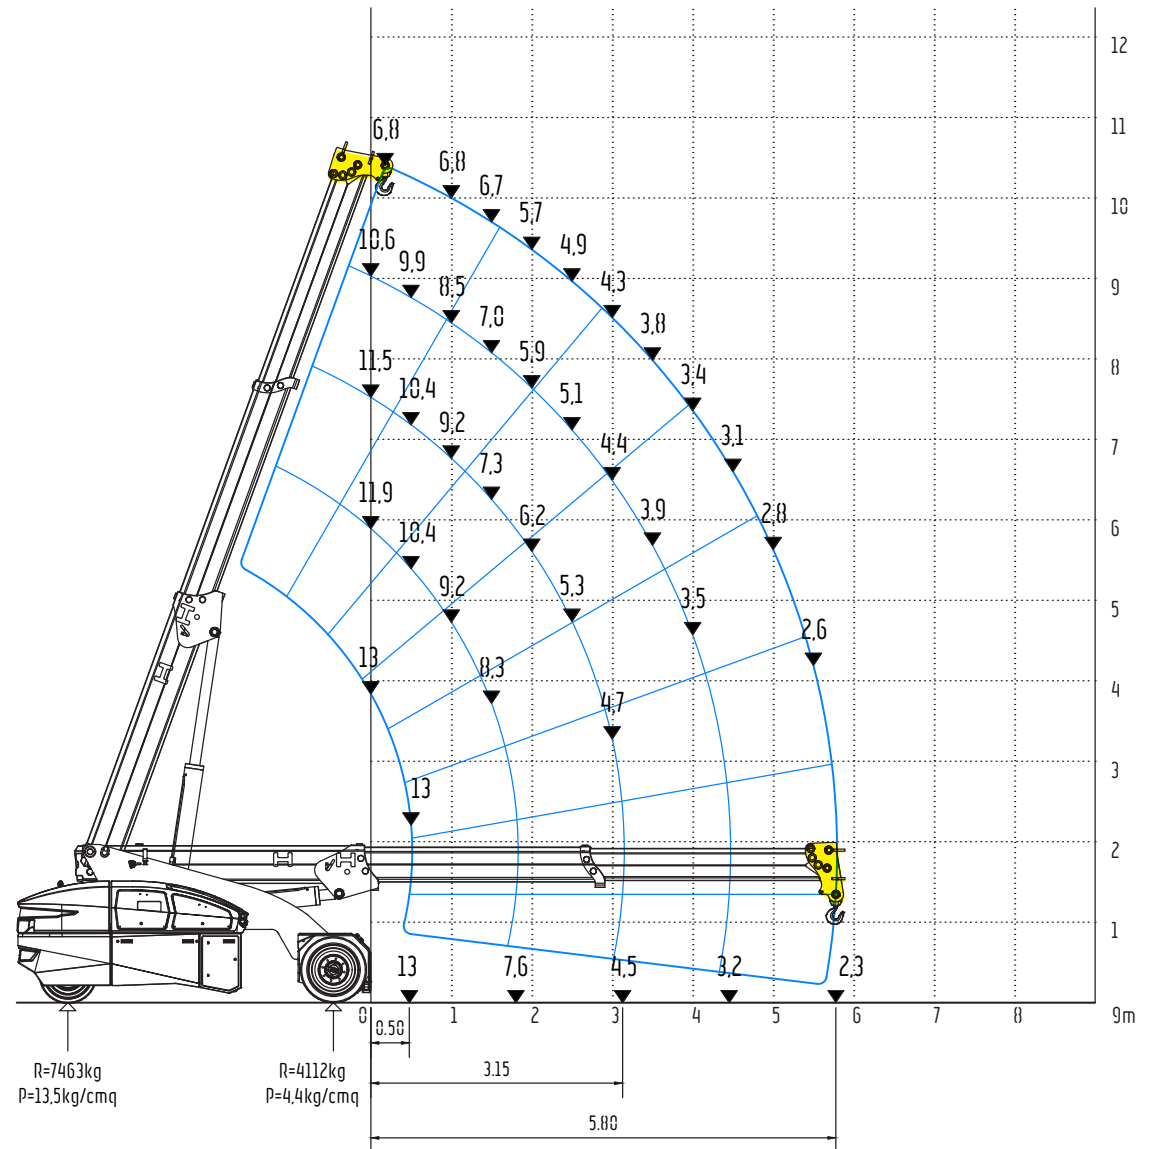

V130RX

13ton (SWL) Electric Pick & Carry Crane

⚡ 100% Electric

Extended Chassis & Fixed Hook
Free on wheels – Jib head position 1