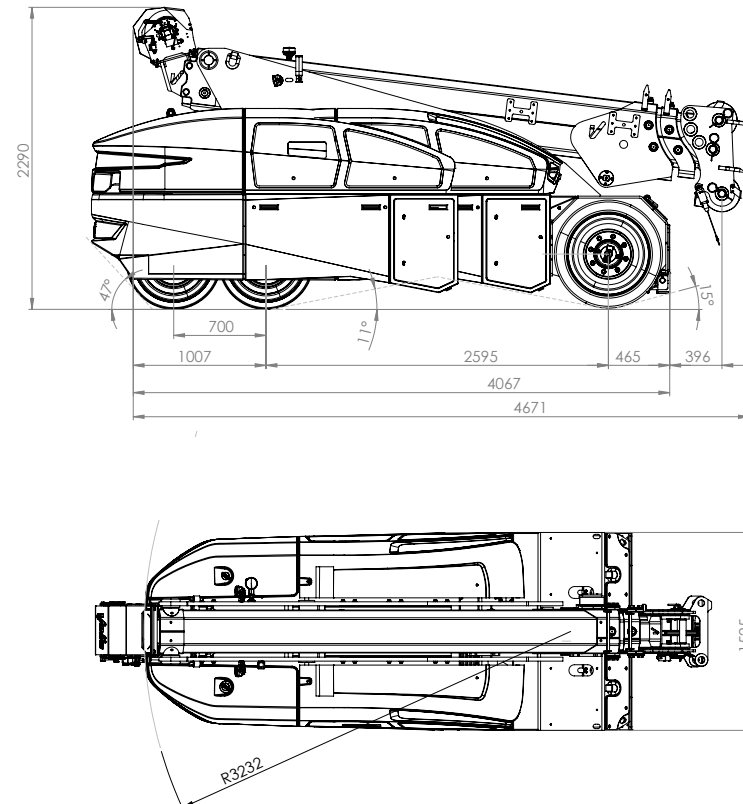

CPCS A66 Compact Crane
(B. Mobile Industrial)

Wireless remote control

Load monitoring

V130RX

13ton (SWL) Electric Pick & Carry Crane

⚡ 100% Electric

Fixed Hook - Dimensions

Winch - Dimensions