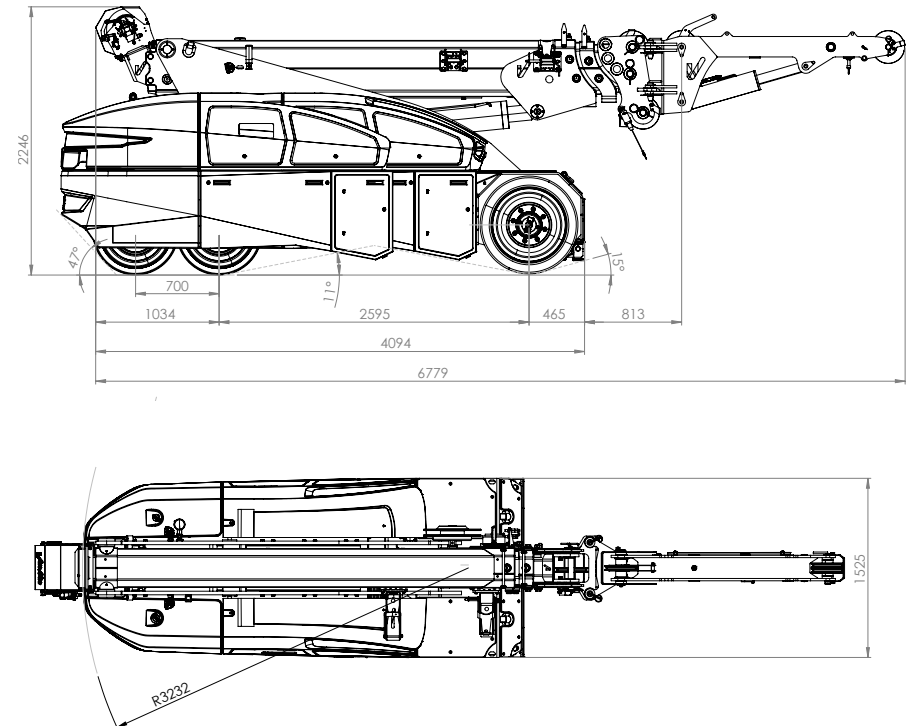

V130RX

13ton (SWL) Electric Pick & Carry Crane

100% Electric

Fly Jib - Fixed Hook - Dimensions

Fly Jib - Winch - Dimensions

V130RX

13ton (SWL) Electric Pick & Carry Crane

⚡ 100% Electric