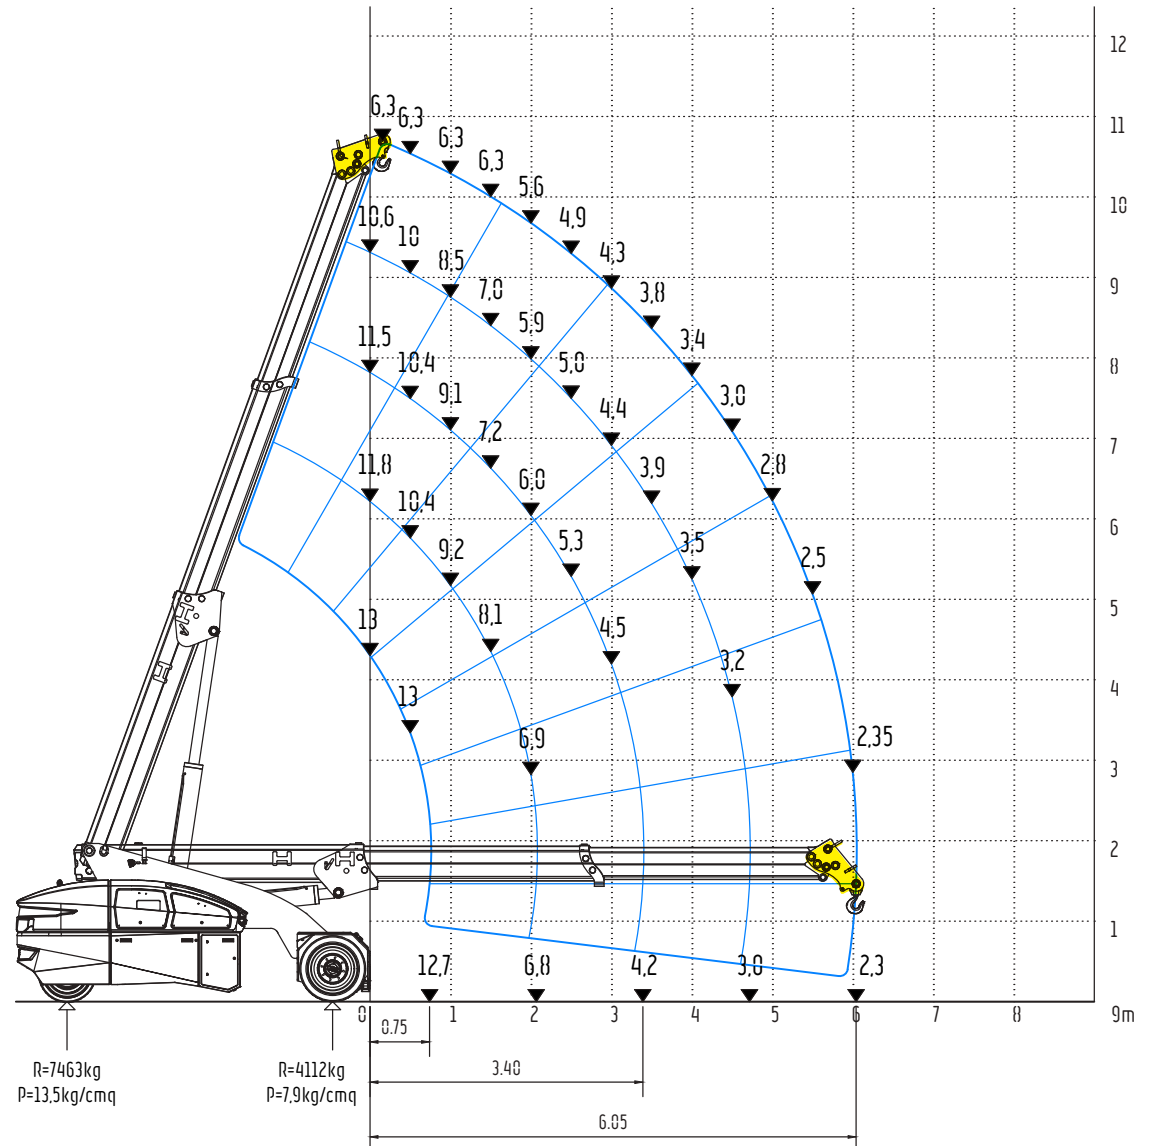

13ton (SWL) Electric Pick & Carry Crane

⚡ 100% Electric

Extended Chassis & Fixed Hook
Free on wheels – Jib head position 1

V130RX

13ton (SWL) Electric Pick & Carry Crane

⚡ 100% Electric

Extended Chassis & Fixed Hook
Free on wheels – Jib head position 2