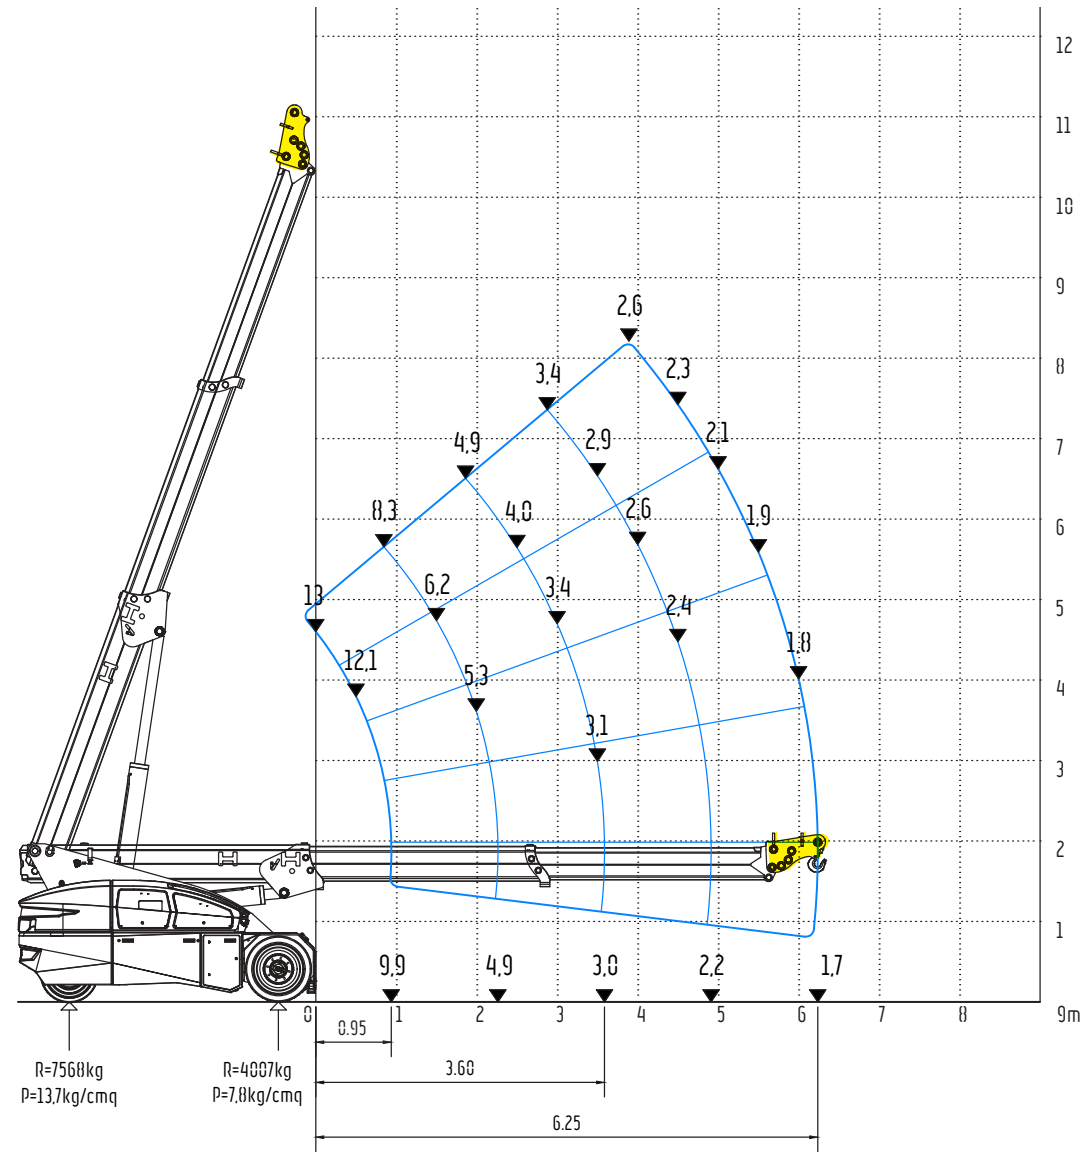

Free on wheels – Jib head position 3

V130RX

13ton (SWL) Electric Pick & Carry Crane

⚡ 100% Electric

Free on wheels – Jib head position 4

V130RX

13ton (SWL) Electric Pick & Carry Crane

⚡ 100% Electric