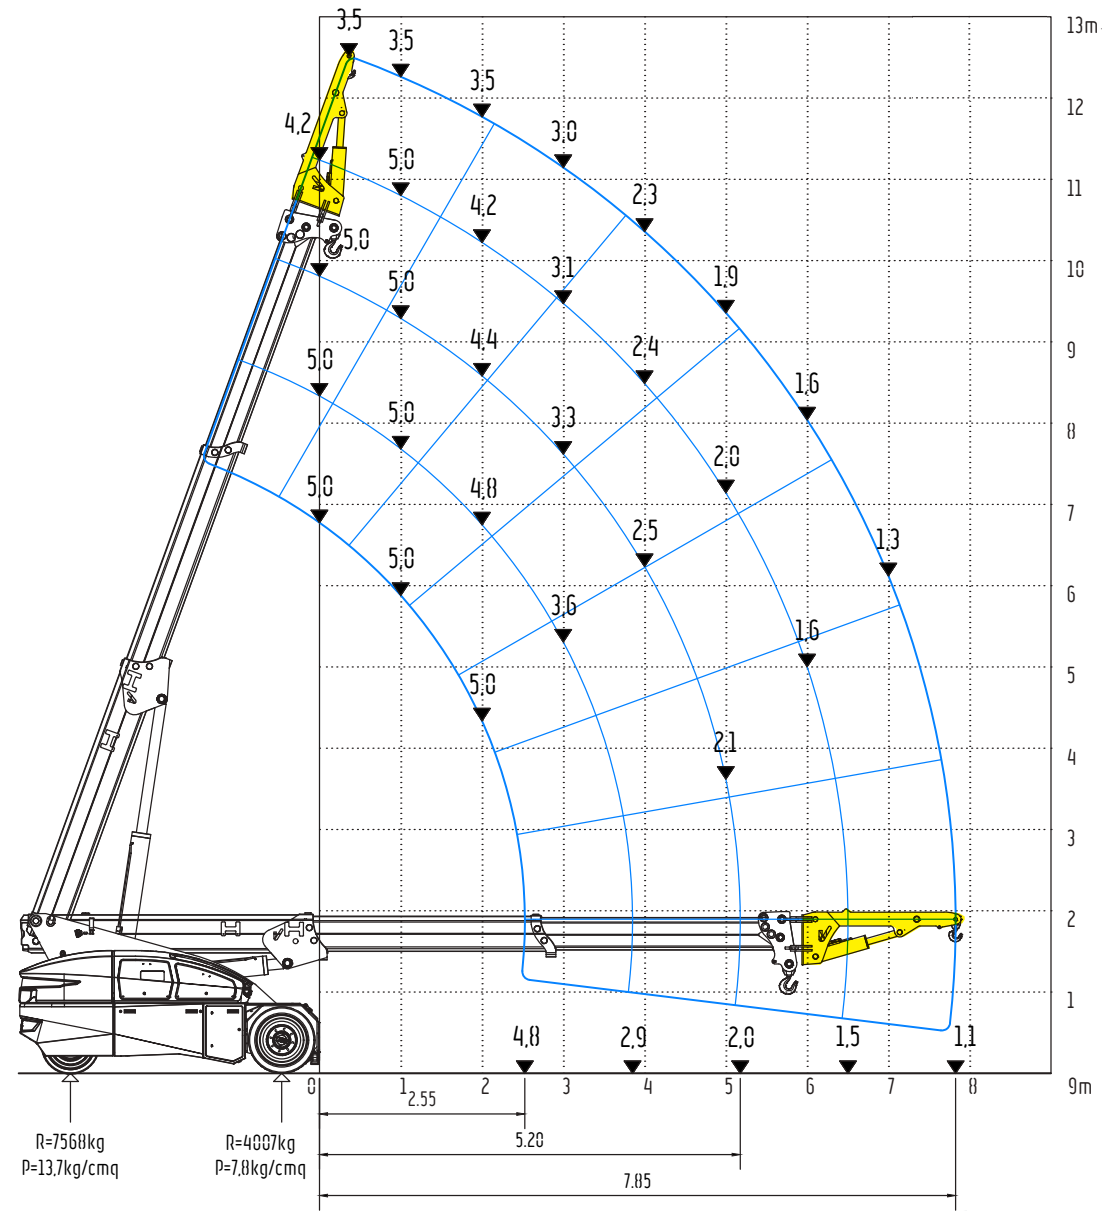

V130RX

13ton (SWL) Electric Pick & Carry Crane

⚡ 100% Electric

Front Stabiliser & Extended Chassis
- with Fly Jib and Winch

V130RX

13ton (SWL) Electric Pick & Carry Crane

⚡ 100% Electric

Free on wheels - with Fly Jib and Fixed Hook