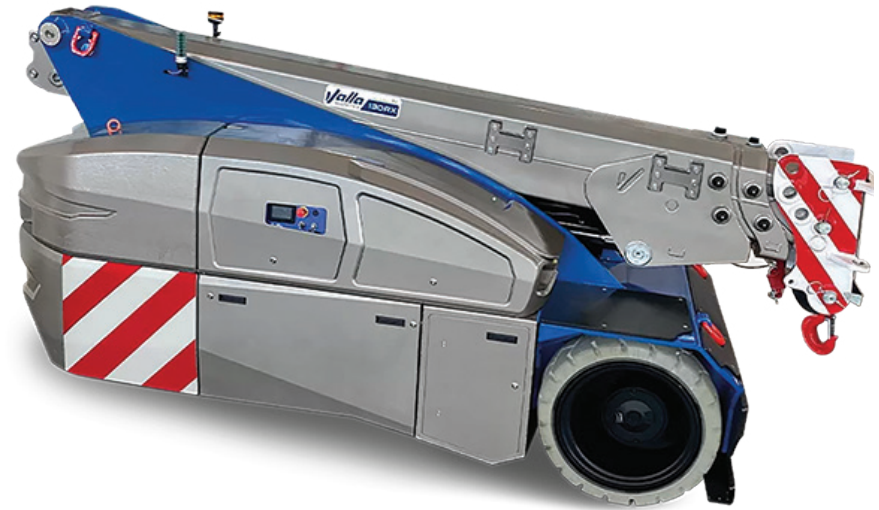

Valla
MANITEX

HIRD

V130RX

13ton (SWL) Electric Pick & Carry Crane

 **100% Electric**

Product Details

V130RX

13ton (SWL) Electric Pick & Carry Crane

100% Electric

Crane available to hire in

Fixed Hook Winch & Hook block

Wireless remote control

- | Front Stabiliser
- | Extending Chassis
- | Non-Marking Tyres
- | Optional Fly Jib
- | Machine Weight 11,400g (subject to attachments)

CPCS A66 Compact Crane
(B. Mobile Industrial)

Wireless remote control

Load monitoring

V130RX

13ton (SWL) Electric Pick & Carry Crane

⚡ 100% Electric

Fixed Hook - Dimensions

Winch - Dimensions