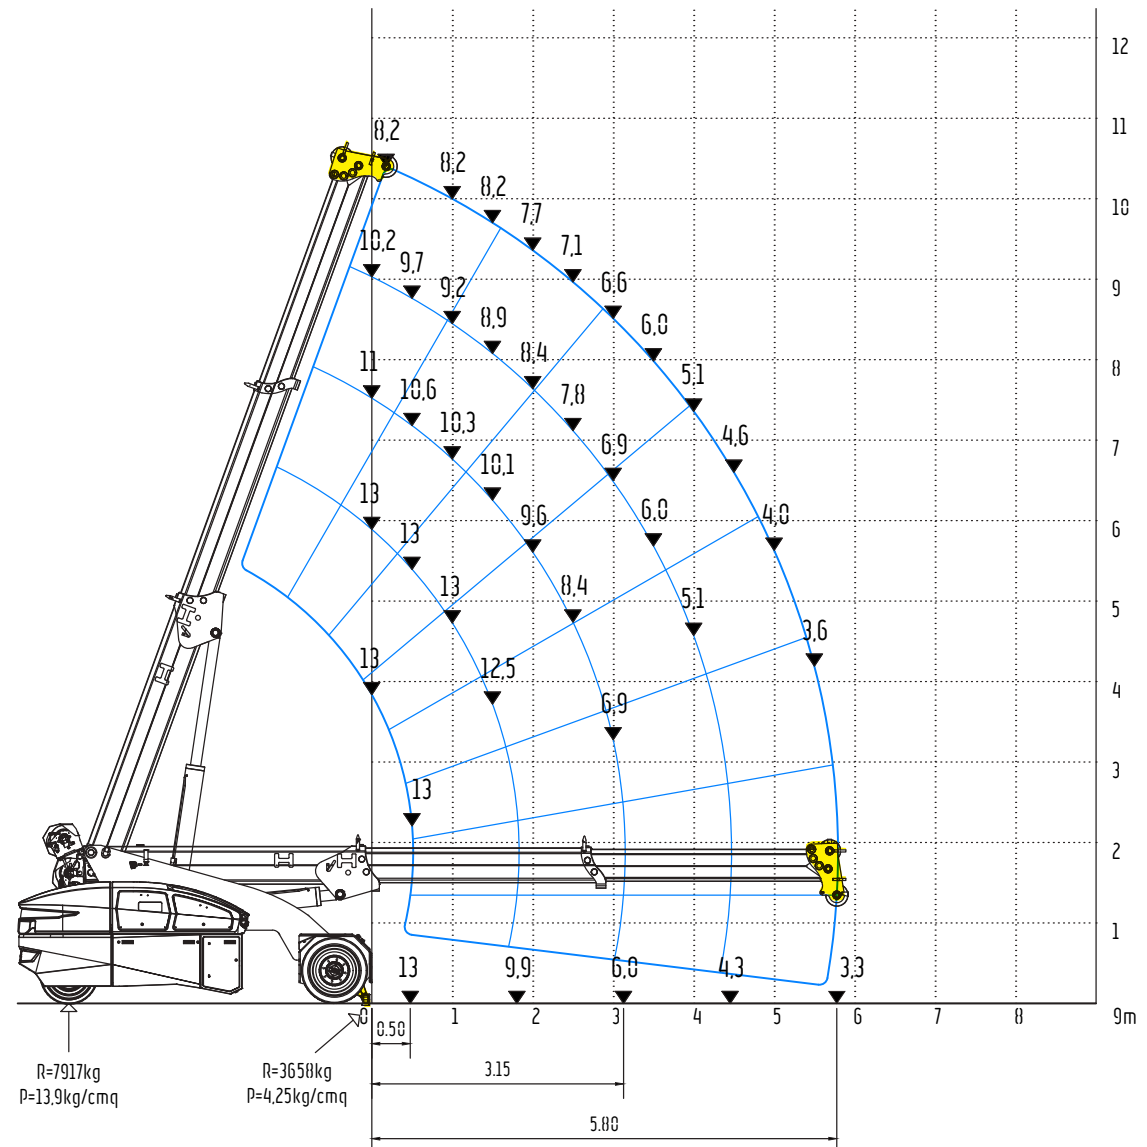

V130RX

13ton (SWL) Electric Pick & Carry Crane

⚡ 100% Electric

Free on wheels & Extended Chassis - with winch

V130RX

13ton (SWL) Electric Pick & Carry Crane

⚡ 100% Electric

Front Stabiliser & Extended Chassis - with winch