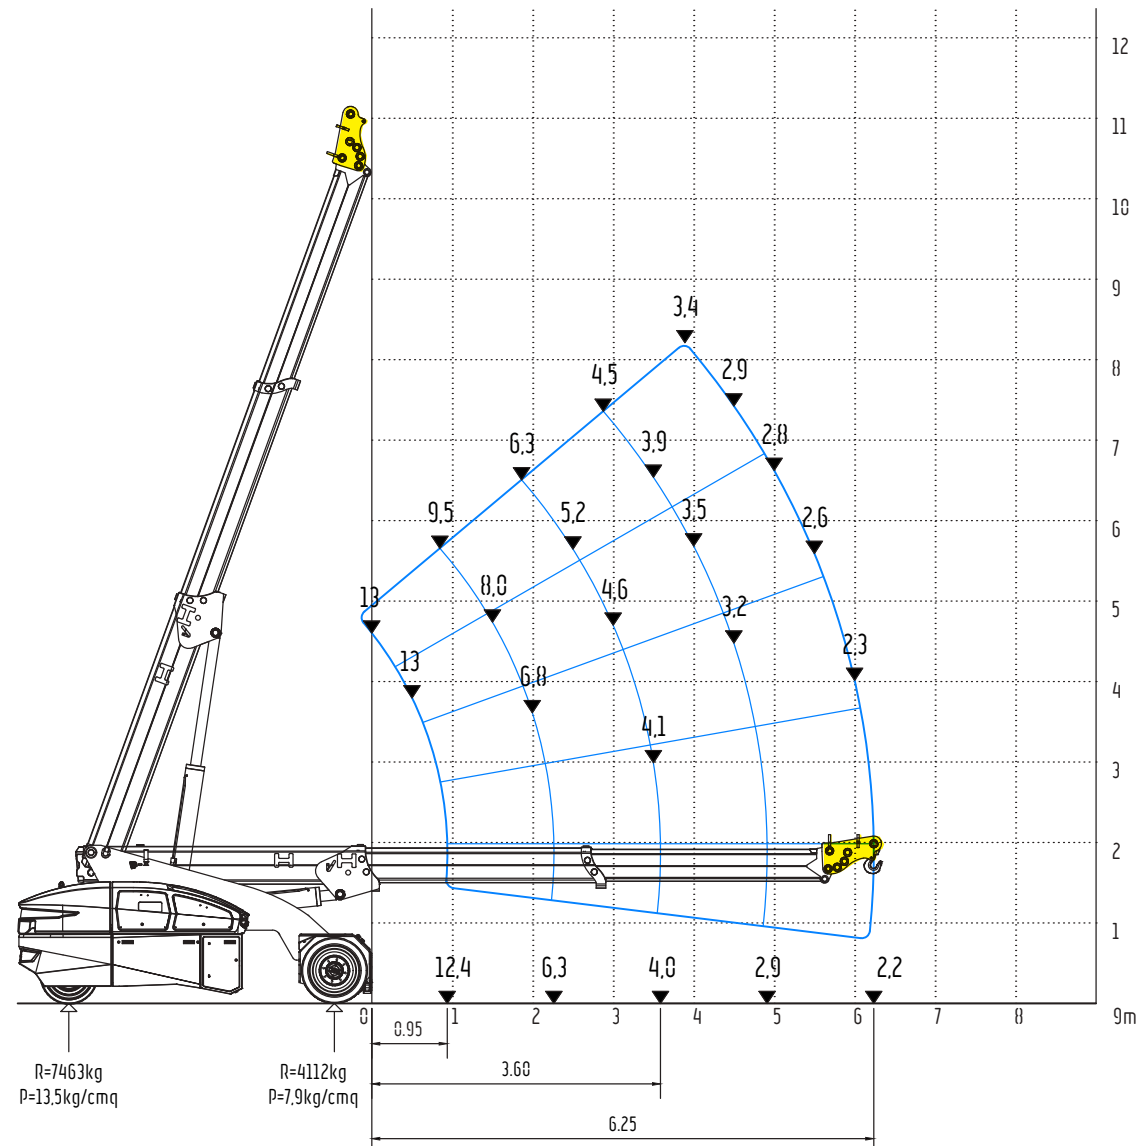

V130RX

13ton (SWL) Electric Pick & Carry Crane

⚡ 100% Electric

Extended Chassis & Fixed Hook
Free on wheels – Jib head position 3

V130RX

13ton (SWL) Electric Pick & Carry Crane

⚡ 100% Electric

Extended Chassis & Fixed Hook
Free on wheels – Jib head position 4