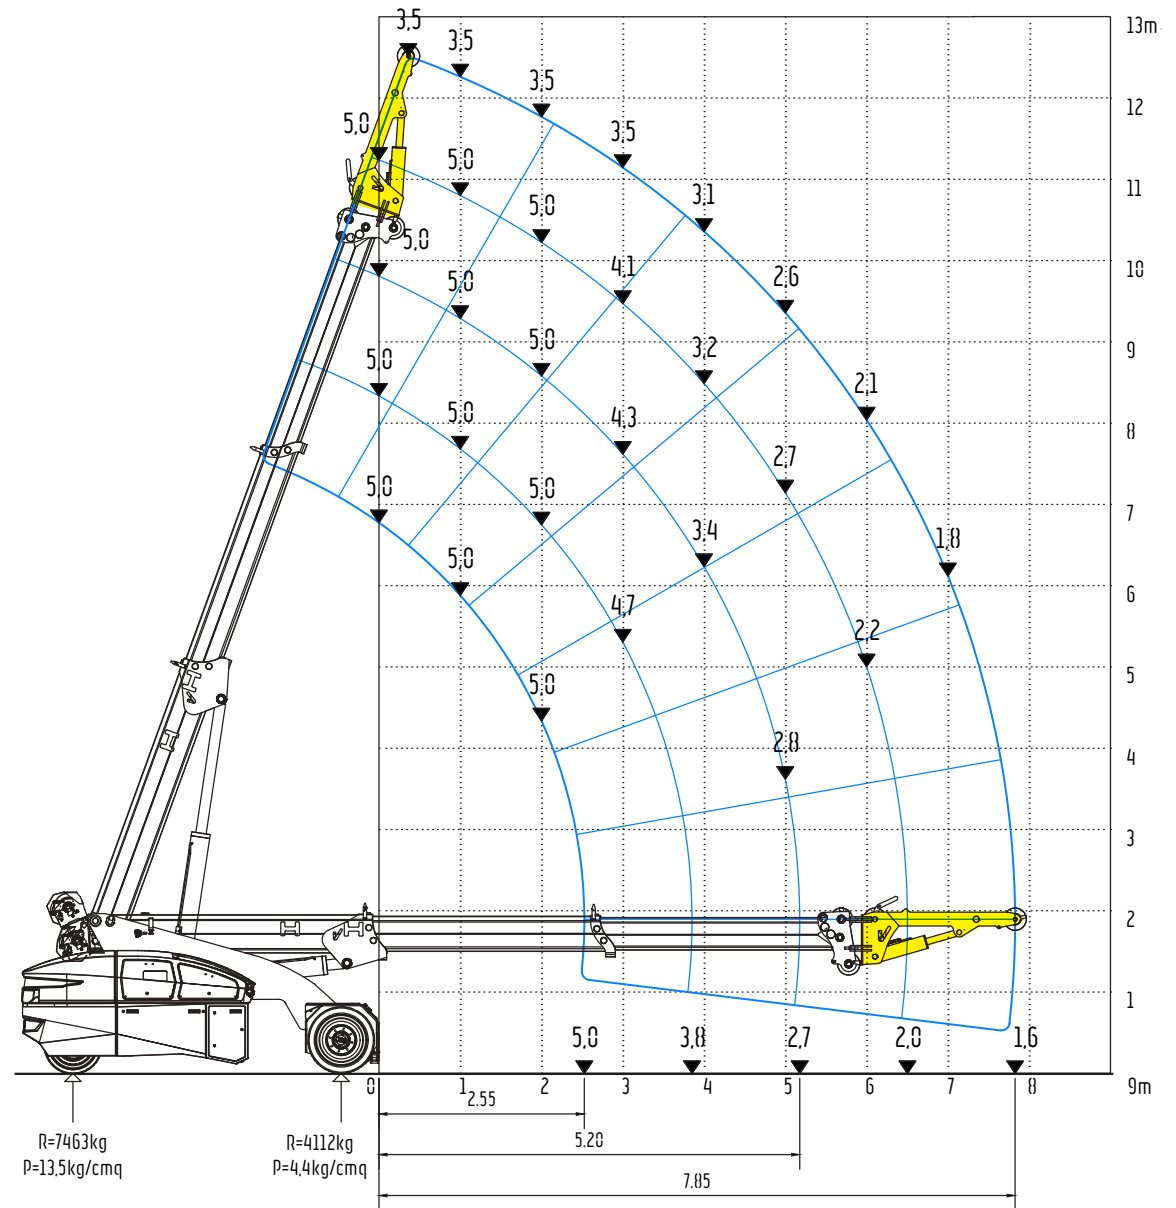

V130RX

13ton (SWL) Electric Pick & Carry Crane

⚡ 100% Electric

Front Stabiliser & Extended Chassis
- with Fly Jib and Fixed Hook

V130RX

13ton (SWL) Electric Pick & Carry Crane

⚡ 100% Electric

Extended Chassis - with Fly Jib and Winch