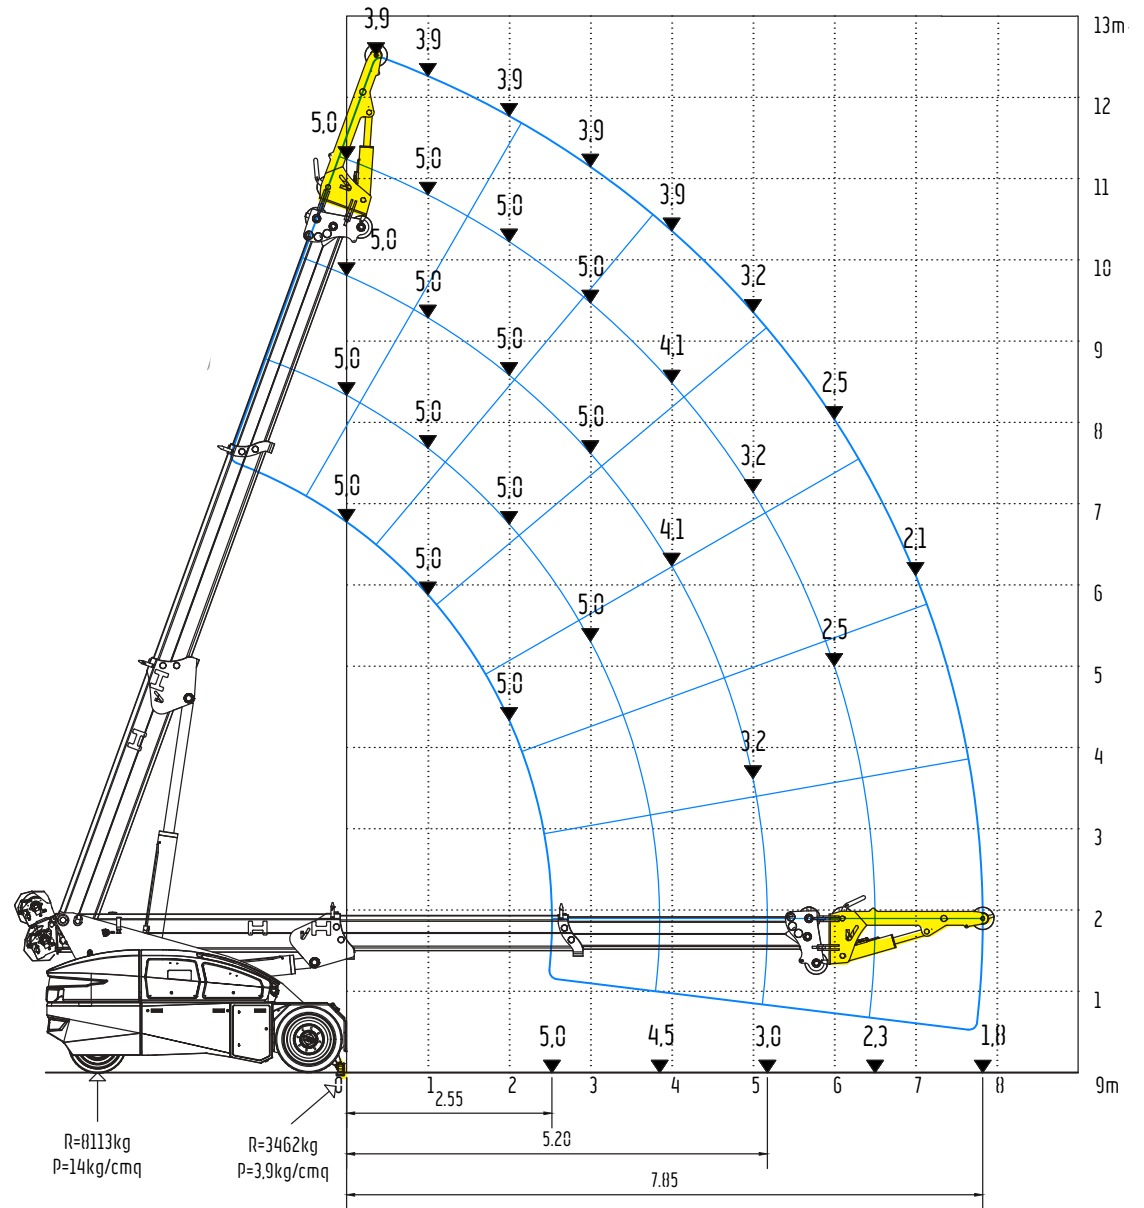

V130RX

13ton (SWL) Electric Pick & Carry Crane

⚡ 100% Electric

Free on wheels - with Fly Jib and Winch

V130RX

13ton (SWL) Electric Pick & Carry Crane

⚡ 100% Electric

Front Stabiliser - with Fly Jib and Winch