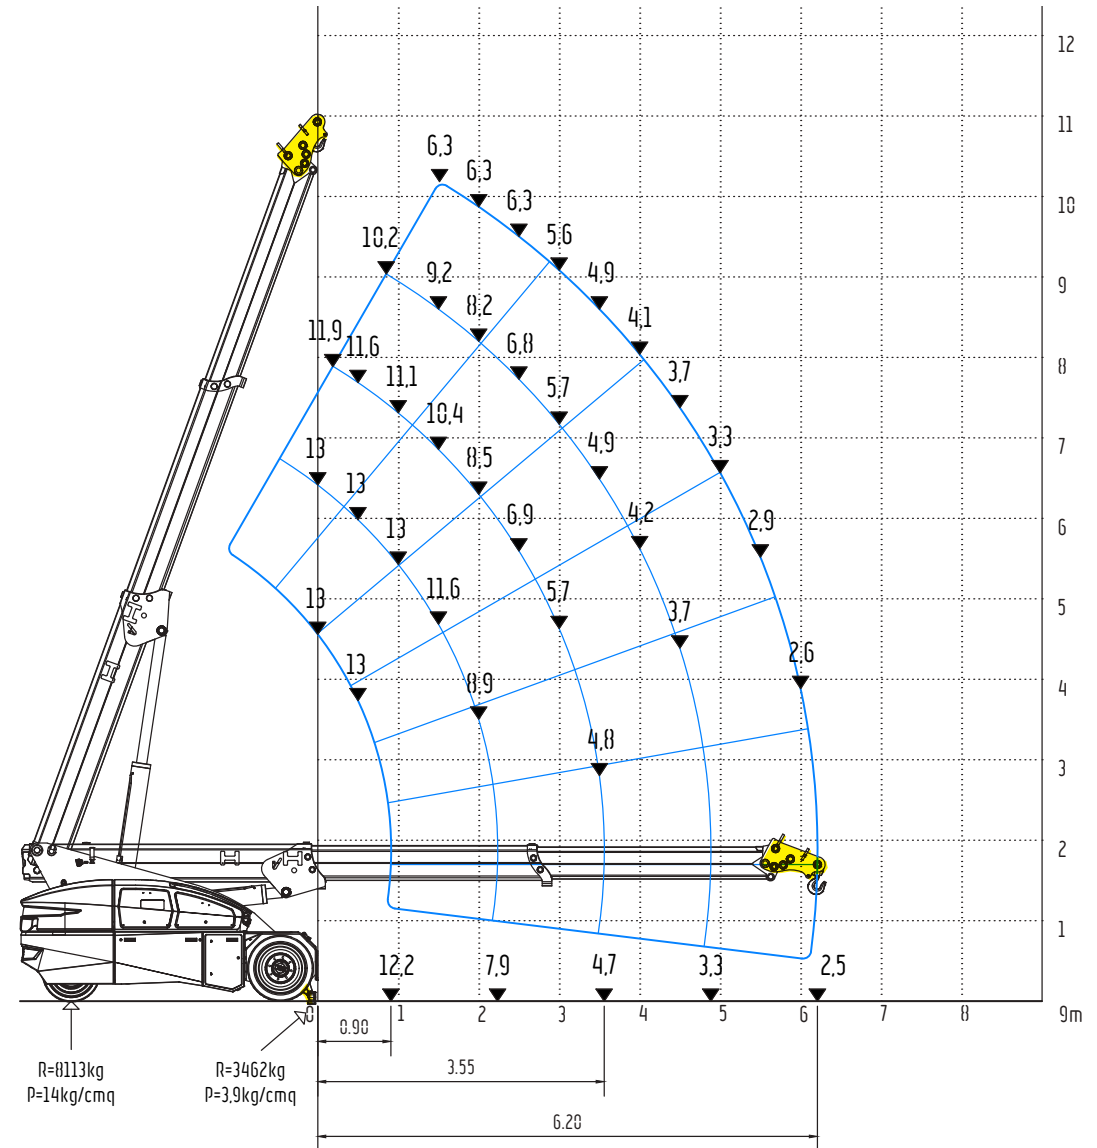

V130RX

13ton (SWL) Electric Pick & Carry Crane

⚡ 100% Electric

Front Stabiliser – Jib head position 3