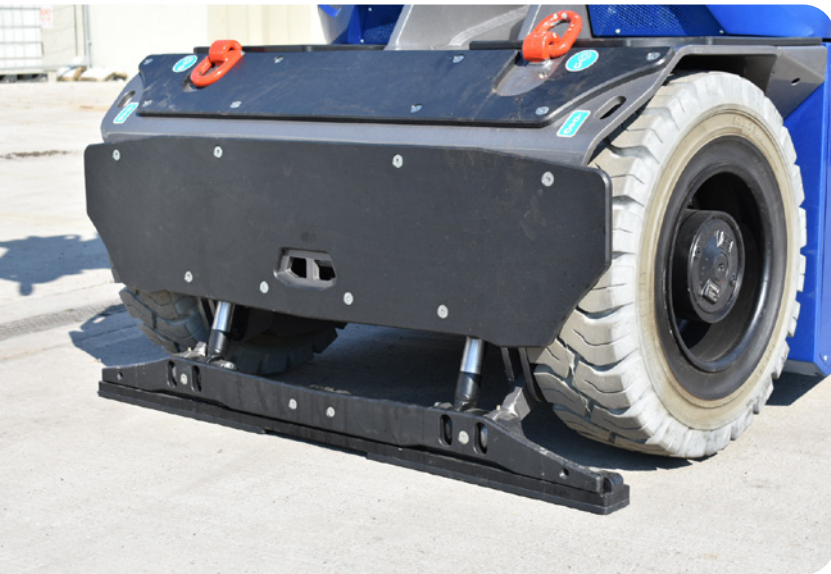

V130RX

13ton (SWL) Electric Pick & Carry Crane

⚡ 100% Electric

Front Stabiliser – Jib head position 1