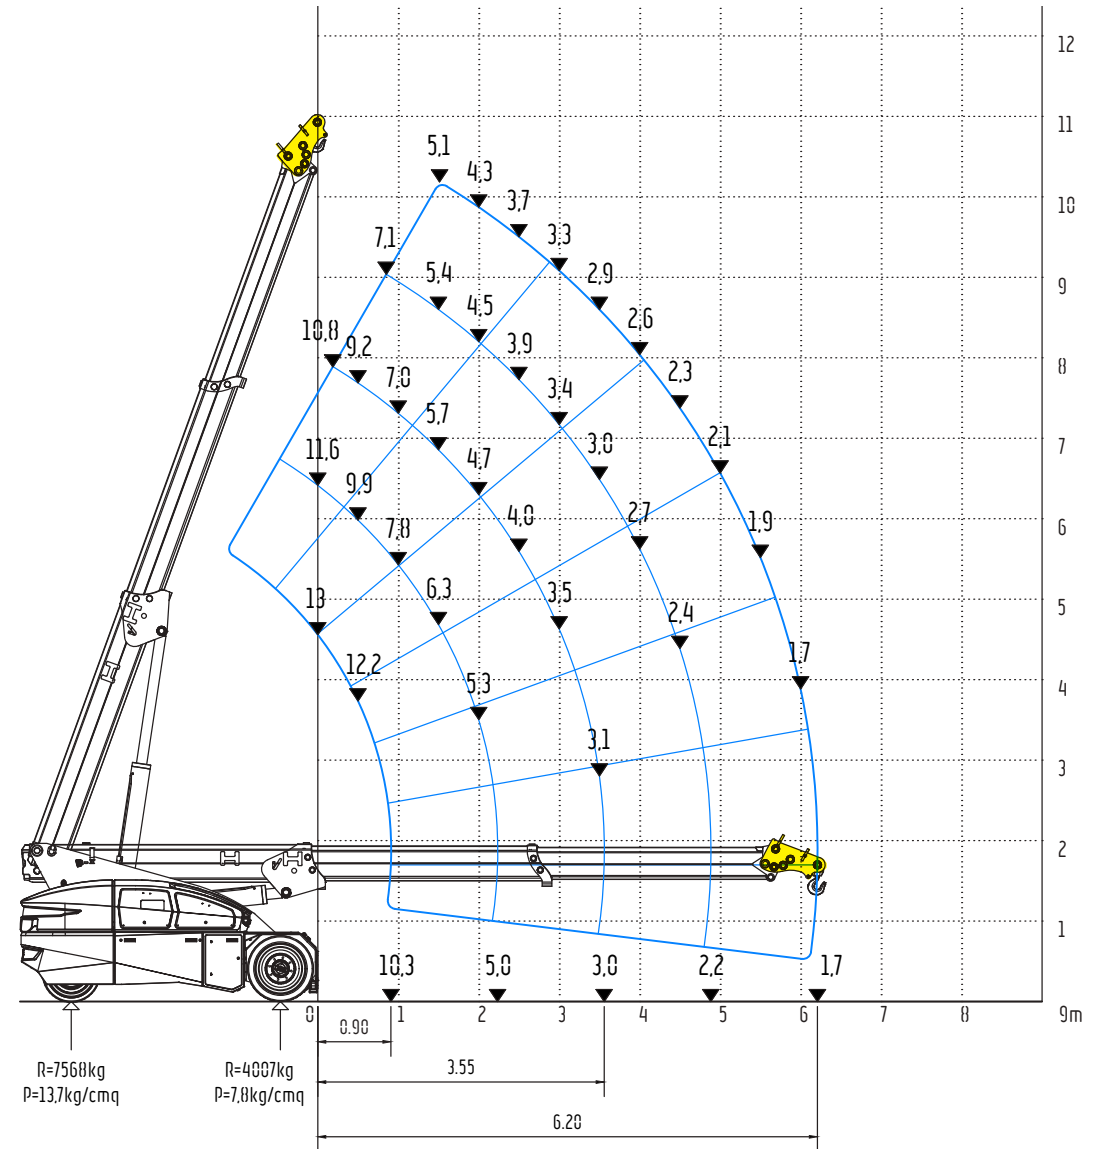

V130RX

13ton (SWL) Electric Pick & Carry Crane

⚡ 100% Electric

Free on wheels – Jib head position 3