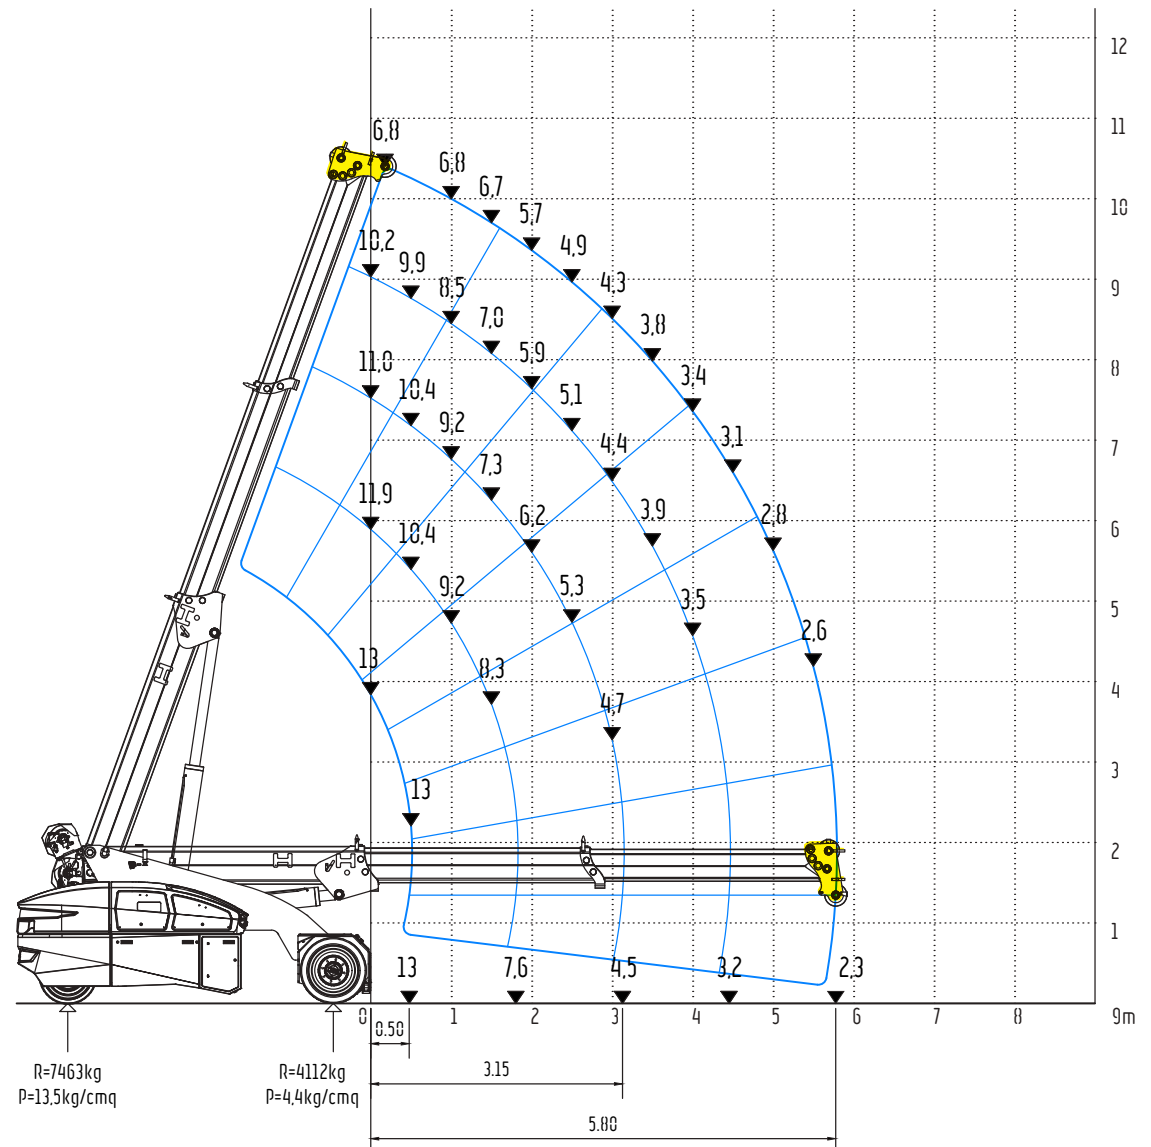

V130RX

13ton (SWL) Electric Pick & Carry Crane

⚡ 100% Electric

Free on wheels & Extended Chassis - with winch