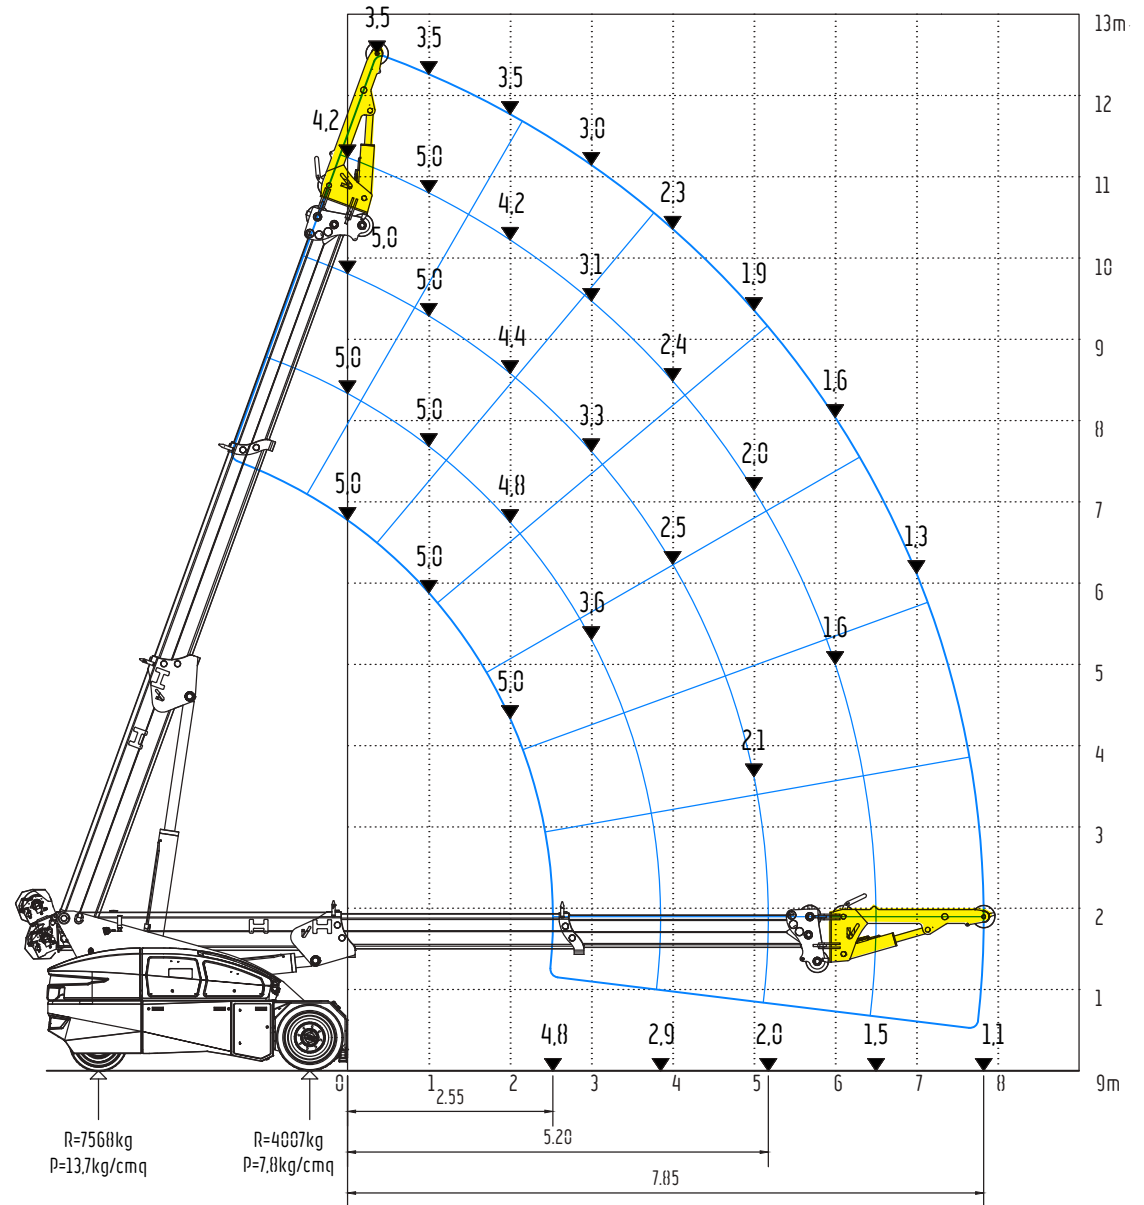

V130RX

13ton (SWL) Electric Pick & Carry Crane

⚡ 100% Electric

Free on wheels - with Fly Jib and Winch