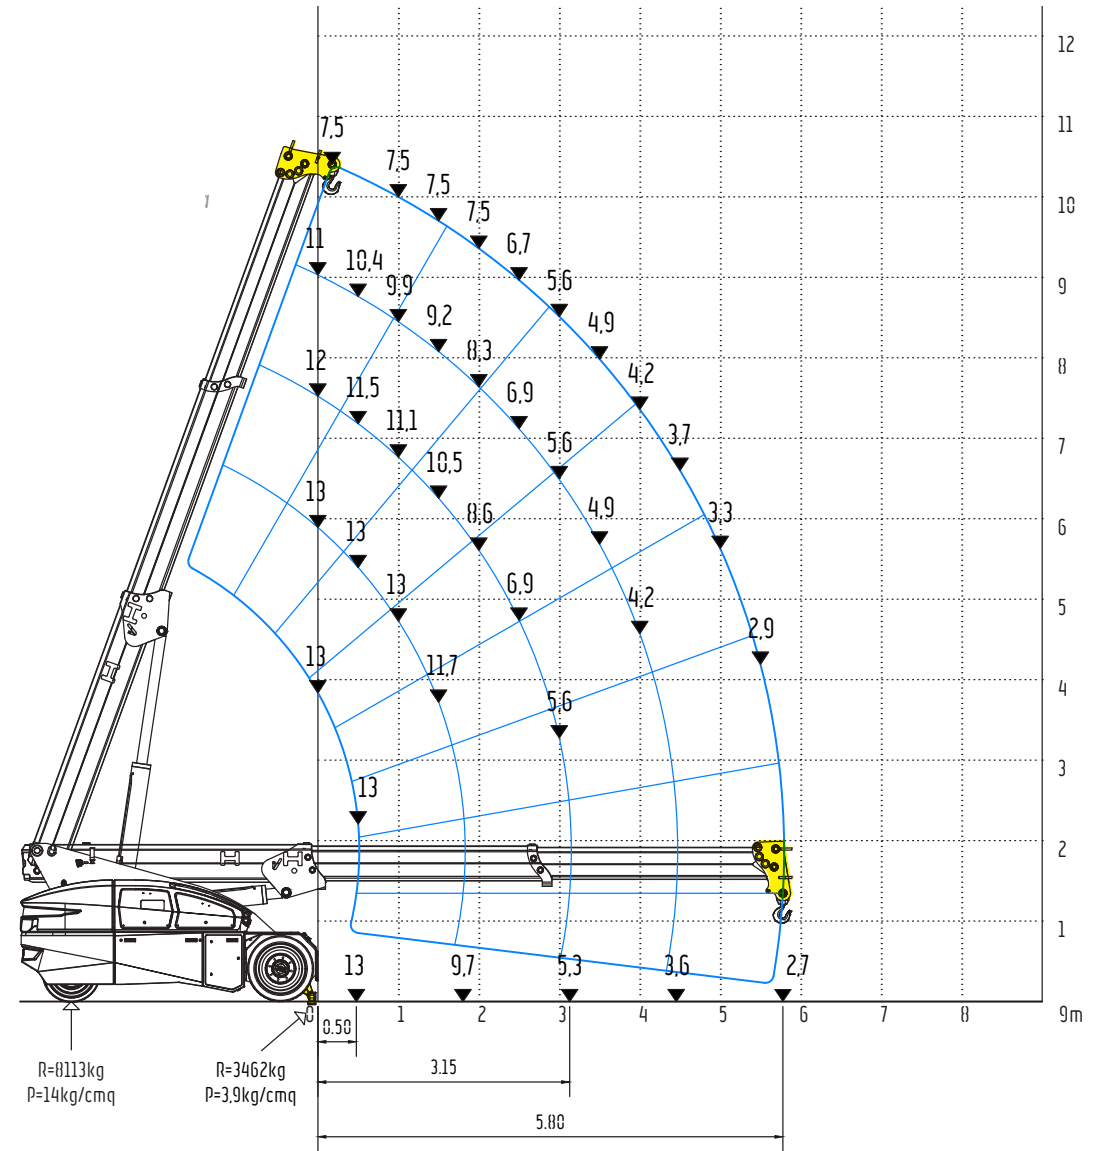

V130RX

13ton (SWL) Electric Pick & Carry Crane

⚡ 100% Electric

Front Stabiliser – Jib head position 1