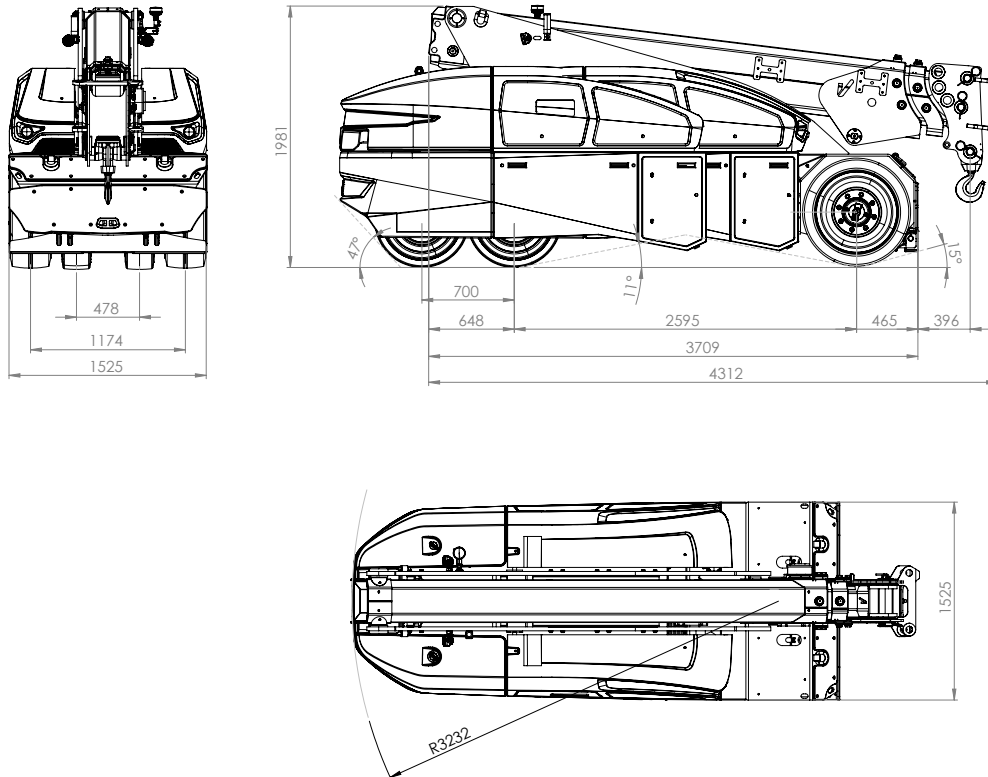

CPCS A66 Compact Crane
(B. Mobile Industrial)

Wireless remote control

Load monitoring

V130RX

13ton (SWL) Electric Pick & Carry Crane

⚡ 100% Electric

Fixed Hook - Dimensions

Winch - Dimensions