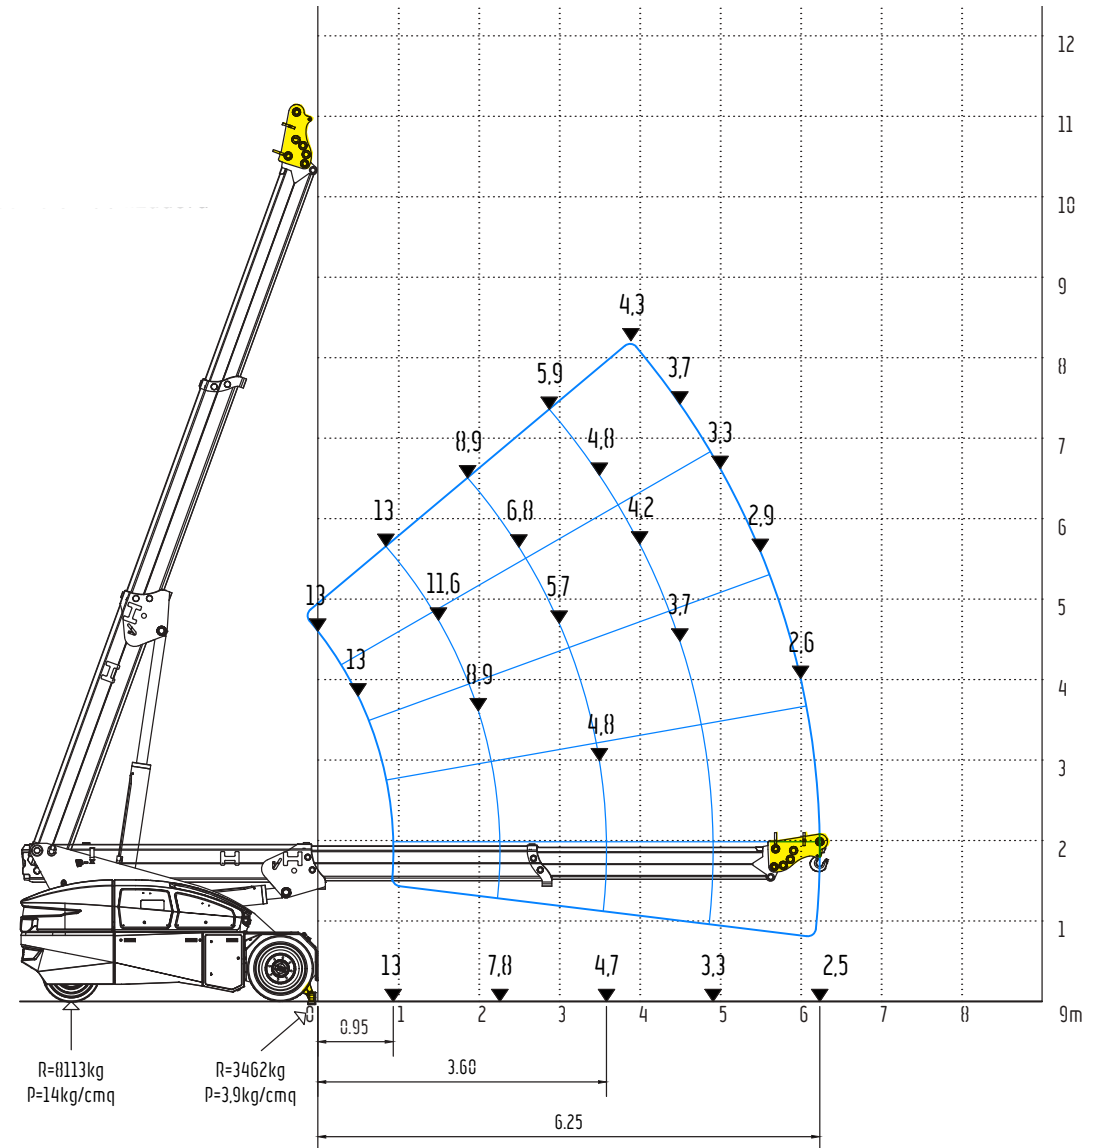

Front Stabiliser – Jib head position 3

V130RX

13ton (SWL) Electric Pick & Carry Crane

⚡ 100% Electric

Front Stabiliser – Jib head position 4

01482 481 700

info@valla-cranes.co.uk

V130RX