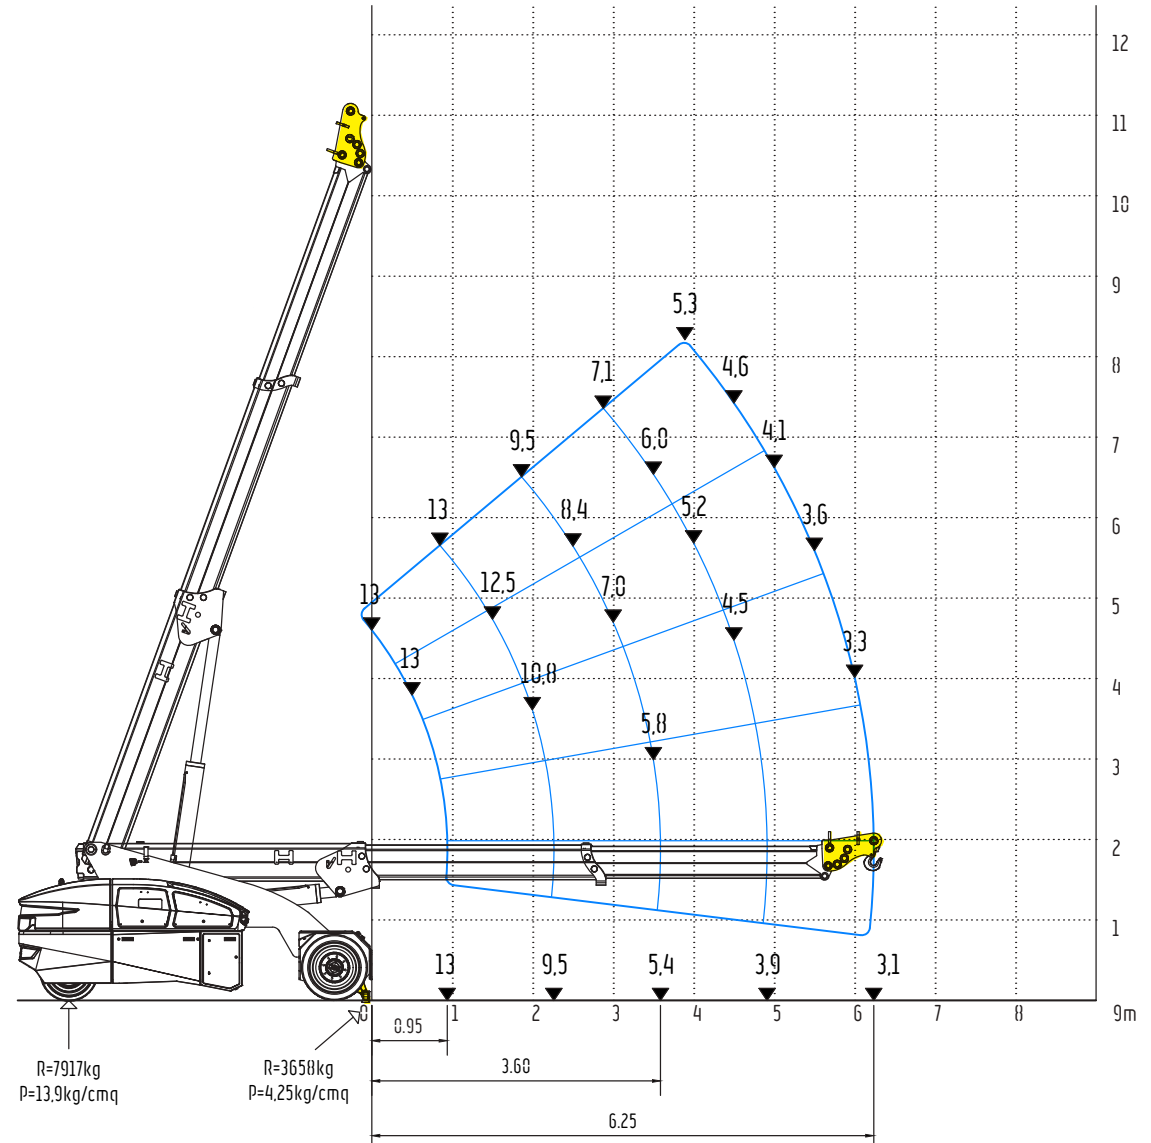

V130RX

13ton (SWL) Electric Pick & Carry Crane

⚡ 100% Electric

Front Stabiliser with Extended Chassis & Fixed Hook – Jib head position 3

V130RX

13ton (SWL) Electric Pick & Carry Crane

⚡ 100% Electric

Front Stabiliser with Extended Chassis & Fixed Hook – Jib head position 4