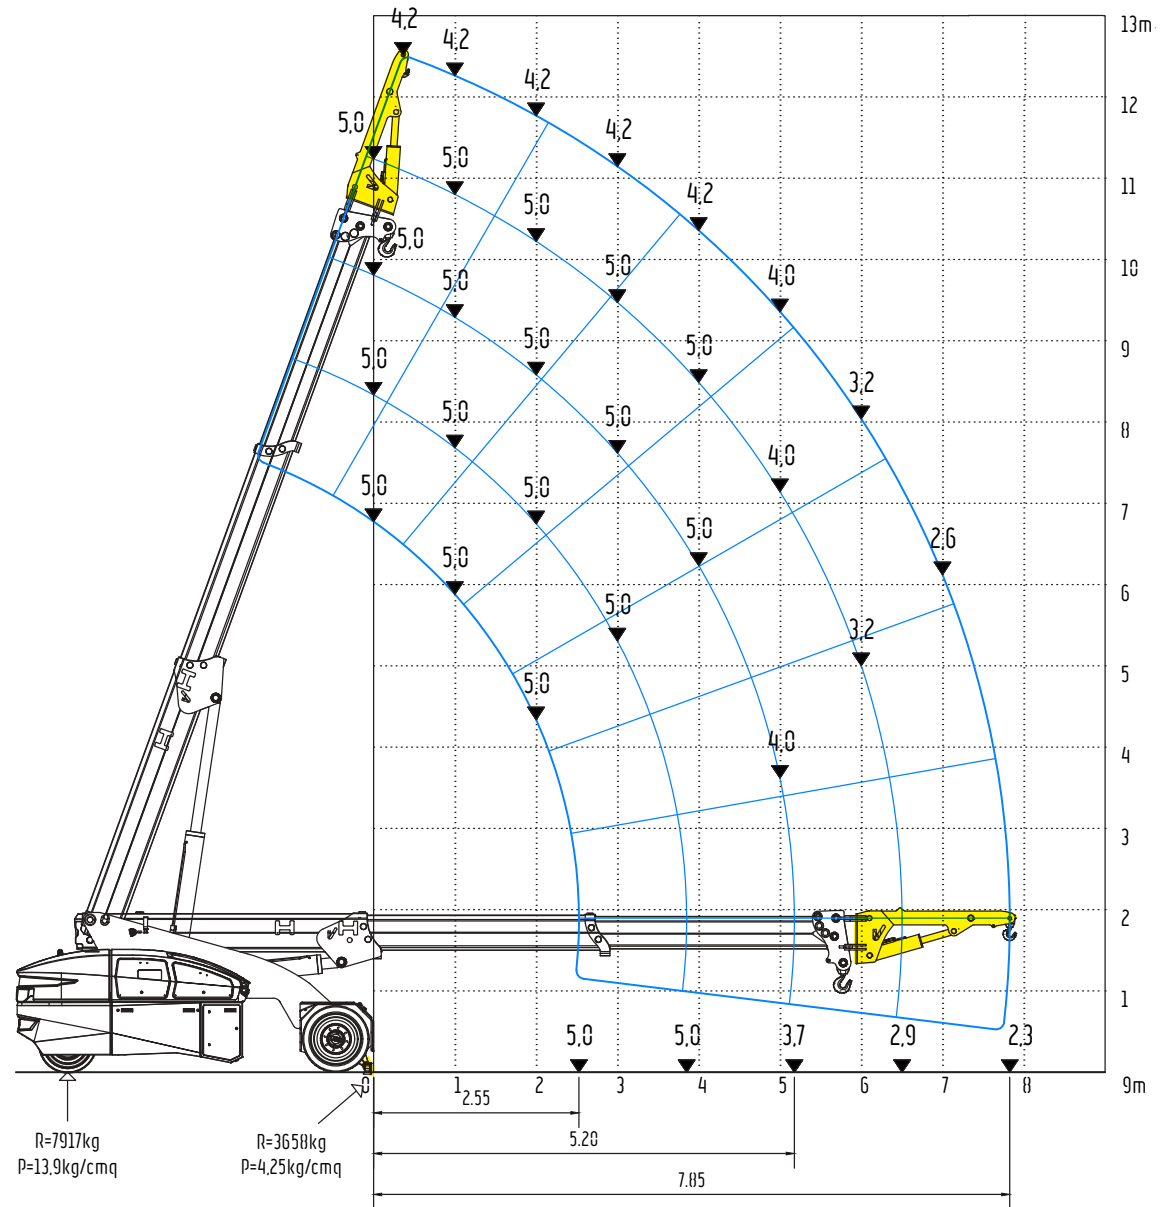

V130RX

13ton (SWL) Electric Pick & Carry Crane

⚡ 100% Electric

Front Stabiliser & Extended Chassis
- with Fly Jib and Fixed Hook