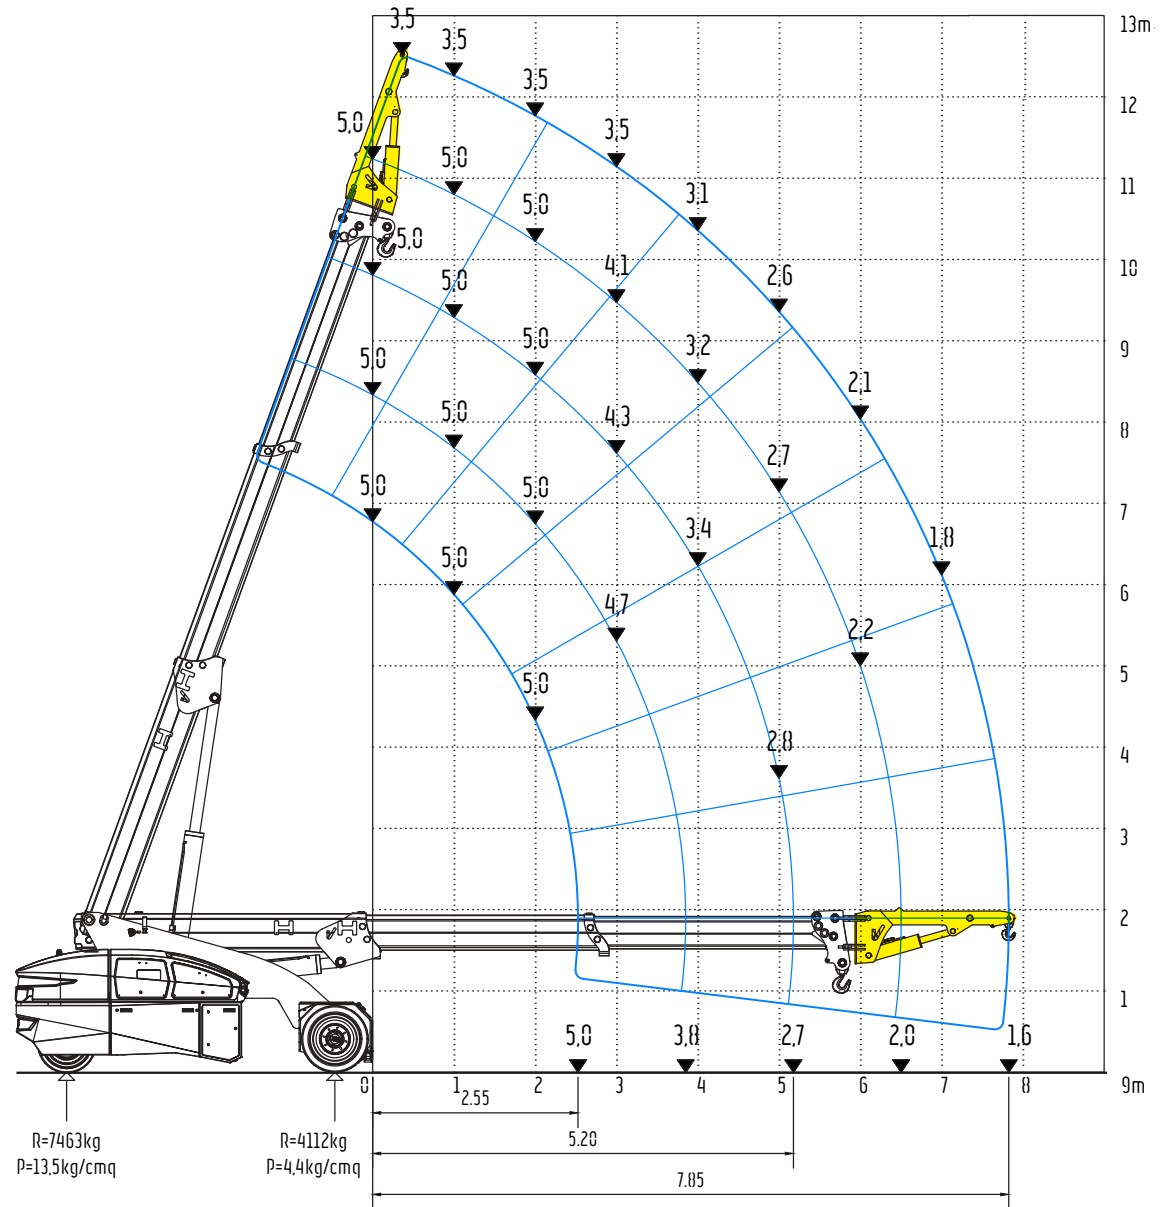

V130RX

13ton (SWL) Electric Pick & Carry Crane

⚡ 100% Electric

Front Stabiliser - with Fly Jib and Fixed Hook

V130RX

13ton (SWL) Electric Pick & Carry Crane

⚡ 100% Electric

Extended Chassis - with Fly Jib and Fixed Hook