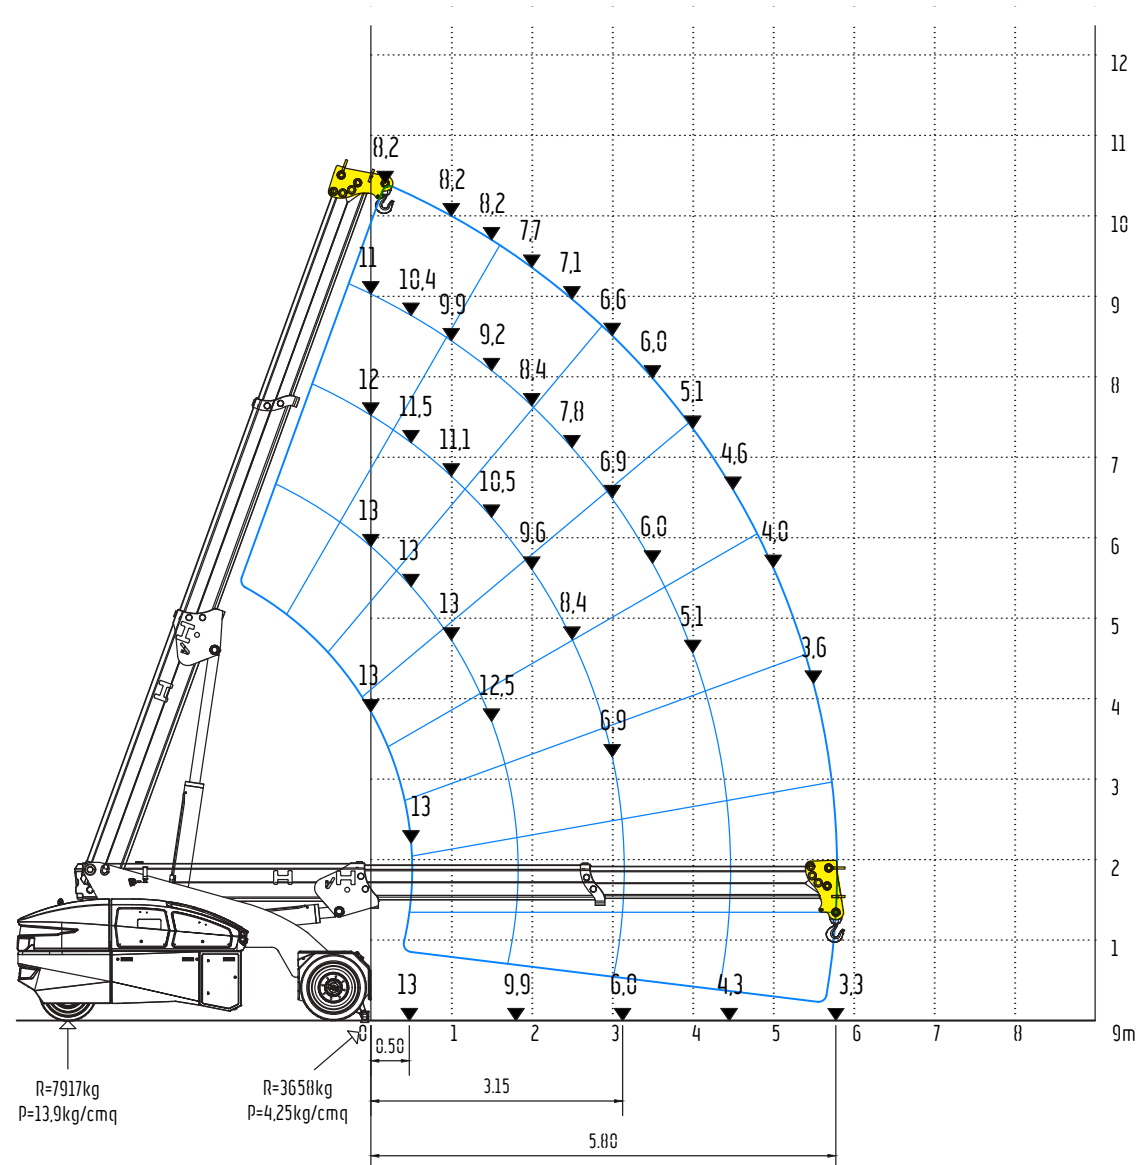

V130RX

13ton (SWL) Electric Pick & Carry Crane

⚡ 100% Electric

Front Stabiliser with Extended Chassis & Fixed Hook – Jib head position 1