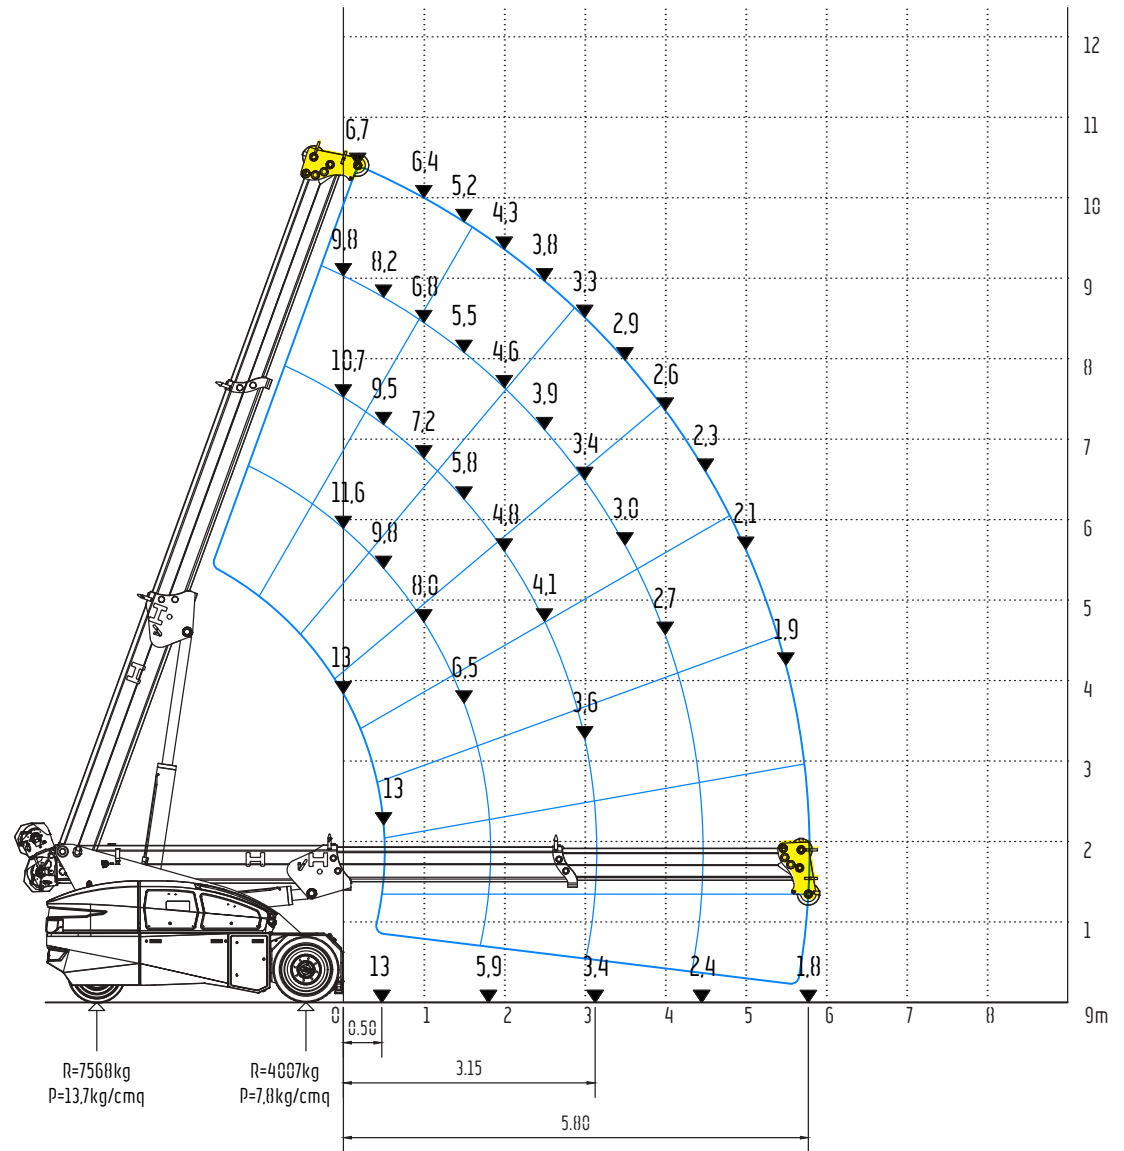

V130RX

13ton (SWL) Electric Pick & Carry Crane

⚡ 100% Electric

Free on wheels with winch