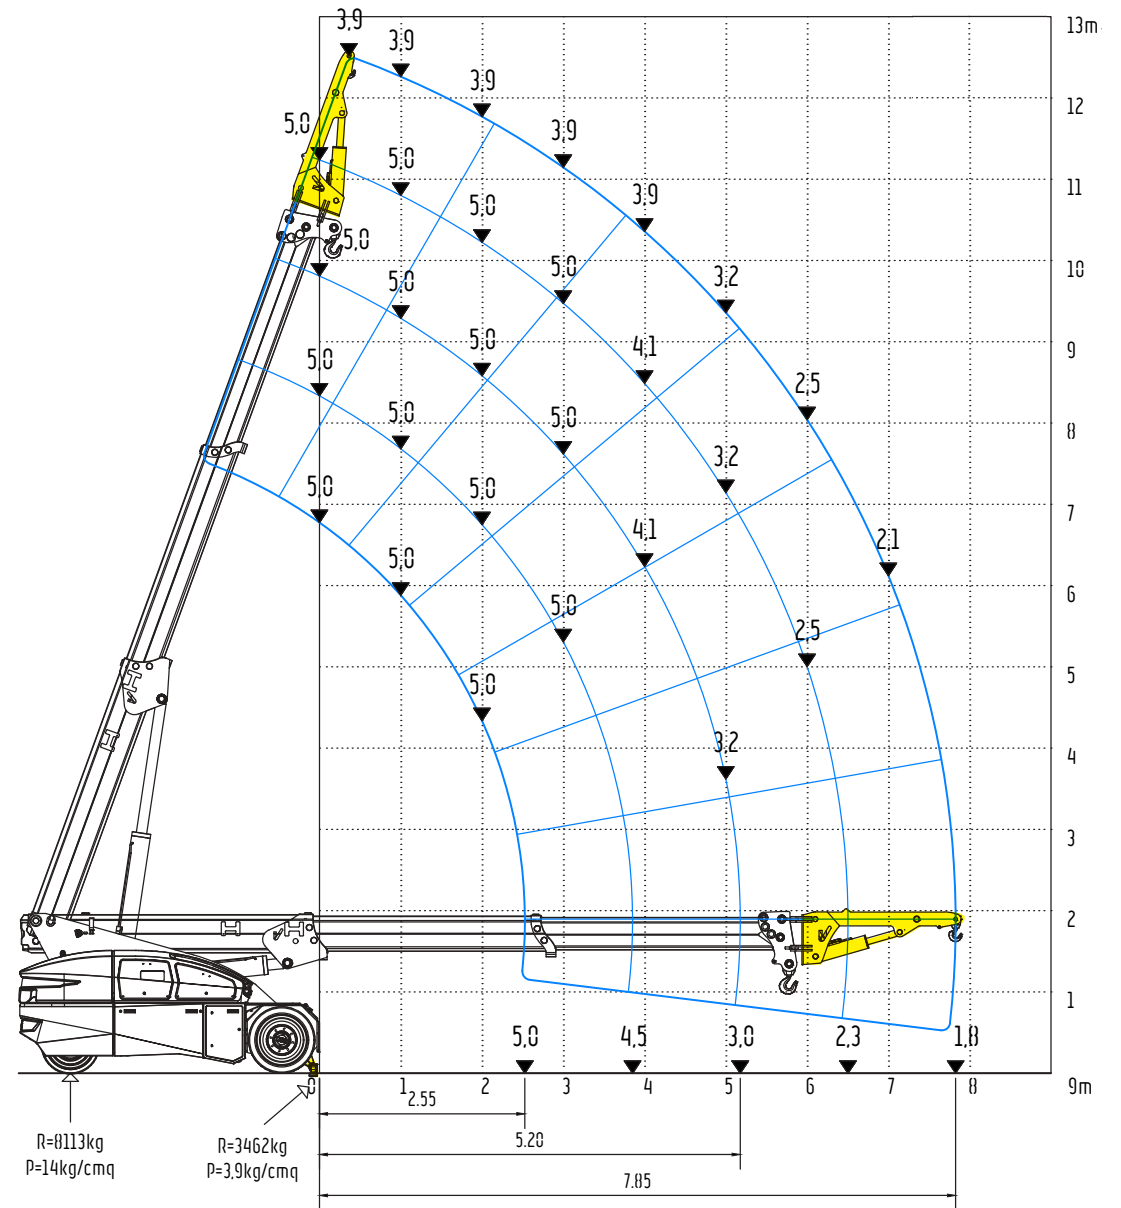

V130RX

13ton (SWL) Electric Pick & Carry Crane

⚡ 100% Electric

Front Stabiliser - with Fly Jib and Fixed Hook