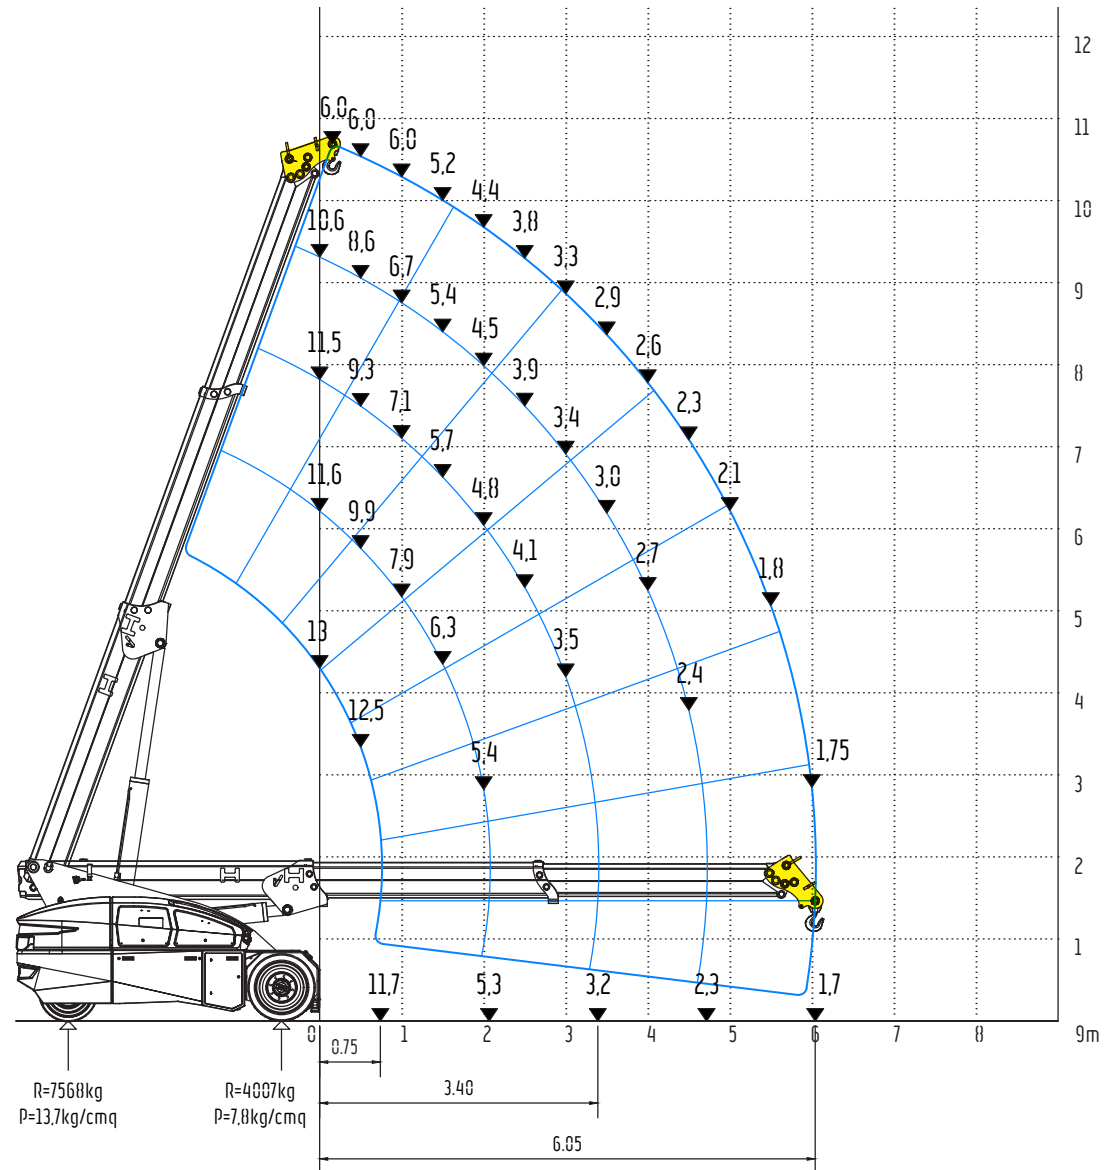

Free on wheels – Jib head position 1

V130RX

13ton (SWL) Electric Pick & Carry Crane

⚡ 100% Electric

Free on wheels – Jib head position 2

V130RX

13ton (SWL) Electric Pick & Carry Crane

⚡ 100% Electric