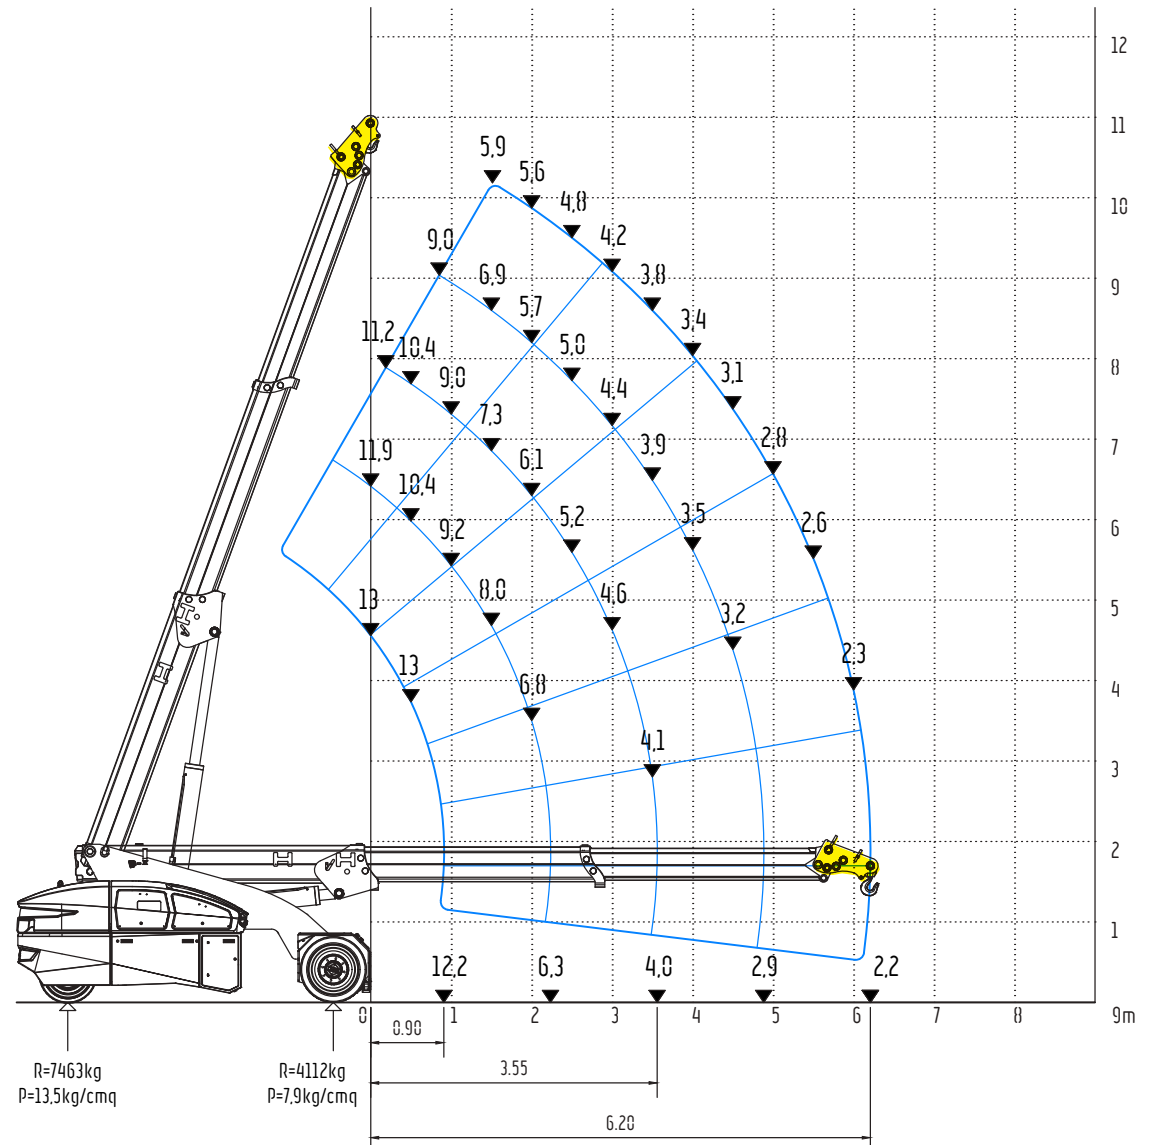

V130RX

13ton (SWL) Electric Pick & Carry Crane

⚡ 100% Electric

Extended Chassis & Fixed Hook
Free on wheels – Jib head position 3