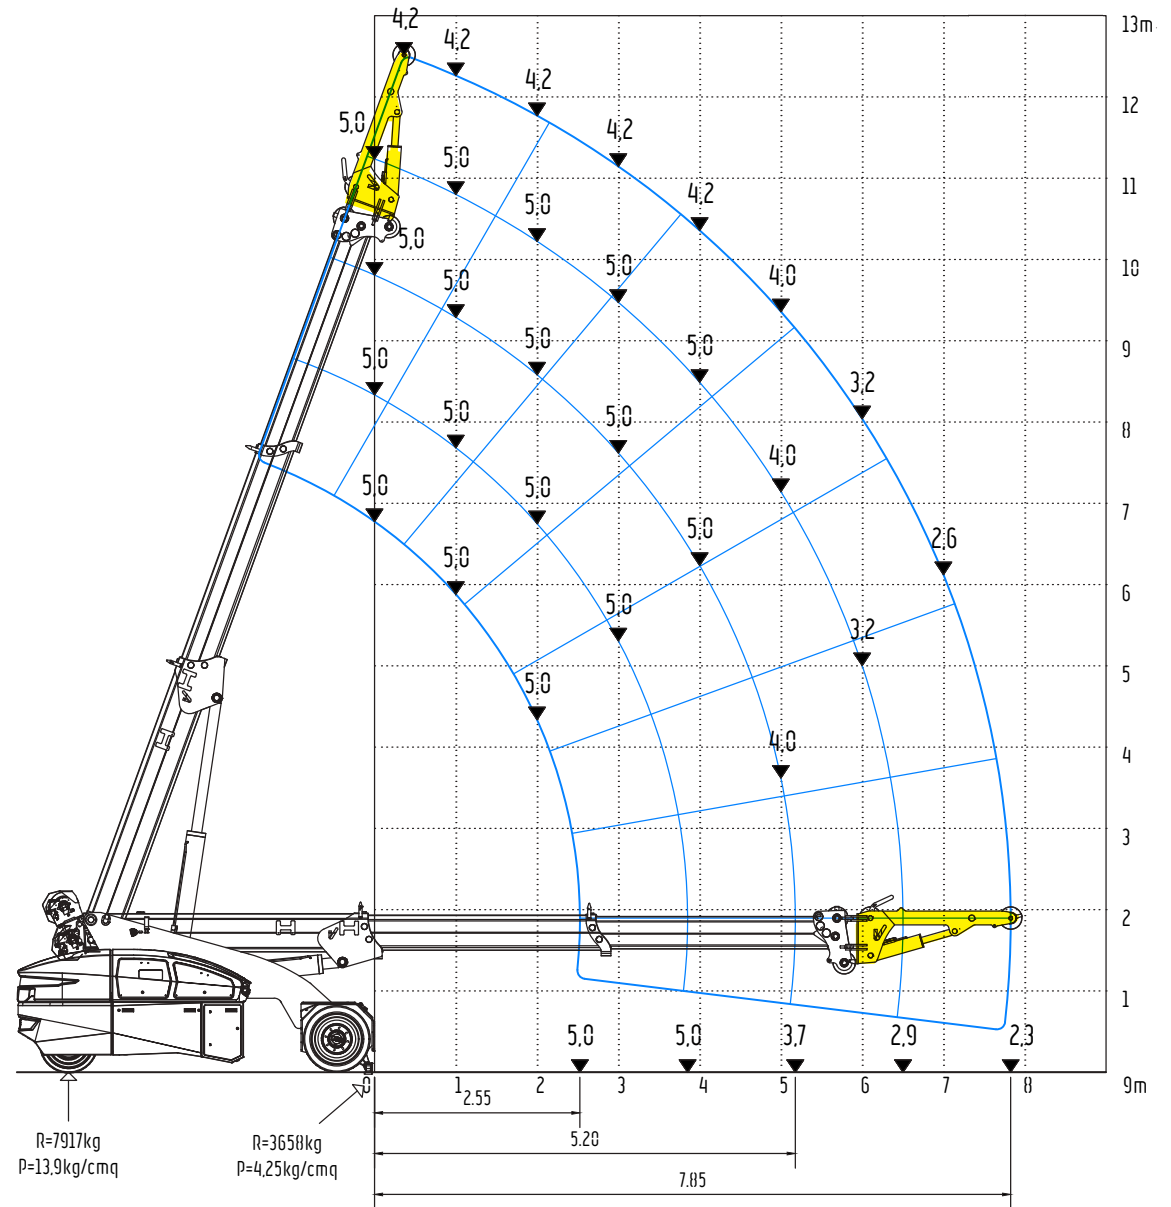

V130RX

13ton (SWL) Electric Pick & Carry Crane

⚡ 100% Electric

Front Stabiliser & Extended Chassis
- with Fly Jib and Winch