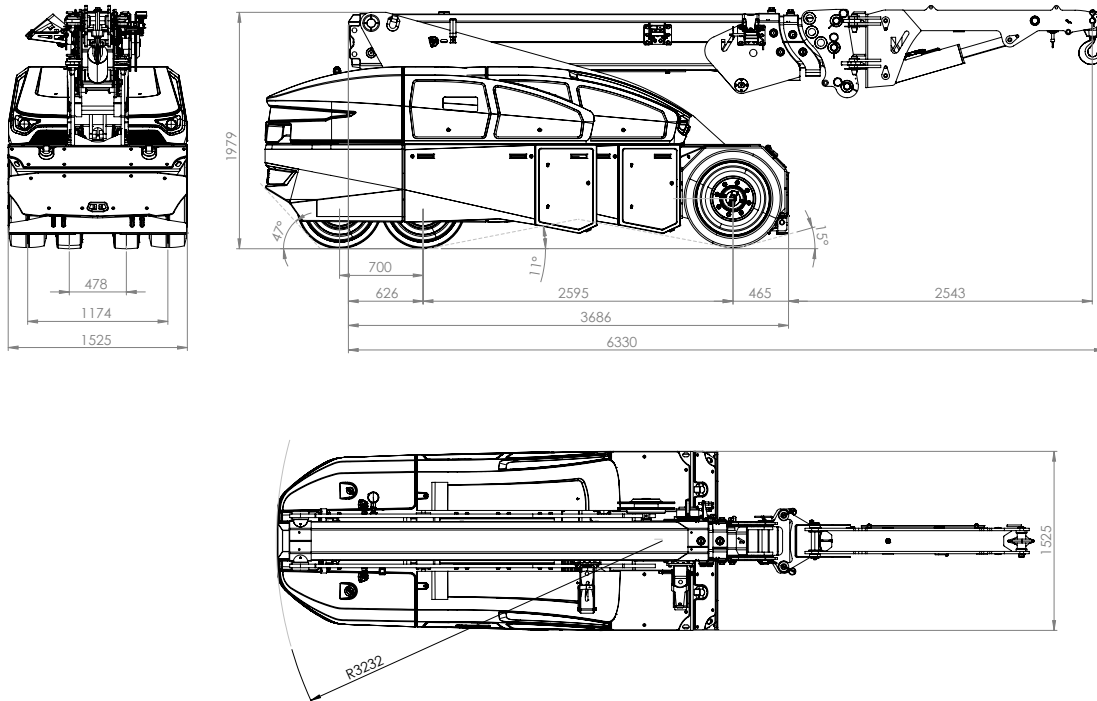

V130RX

13ton (SWL) Electric Pick & Carry Crane

100% Electric

Fly Jib - Fixed Hook - Dimensions