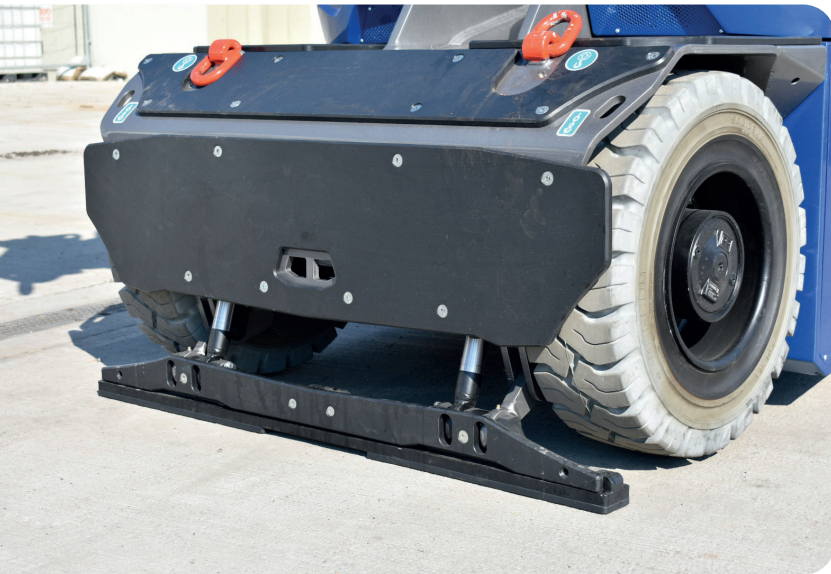

V110R

11ton (SWL) Electric Pick & Carry Crane

⚡ 100% Electric

Fly Jib – front stabiliser

*V110R with Stabiliser