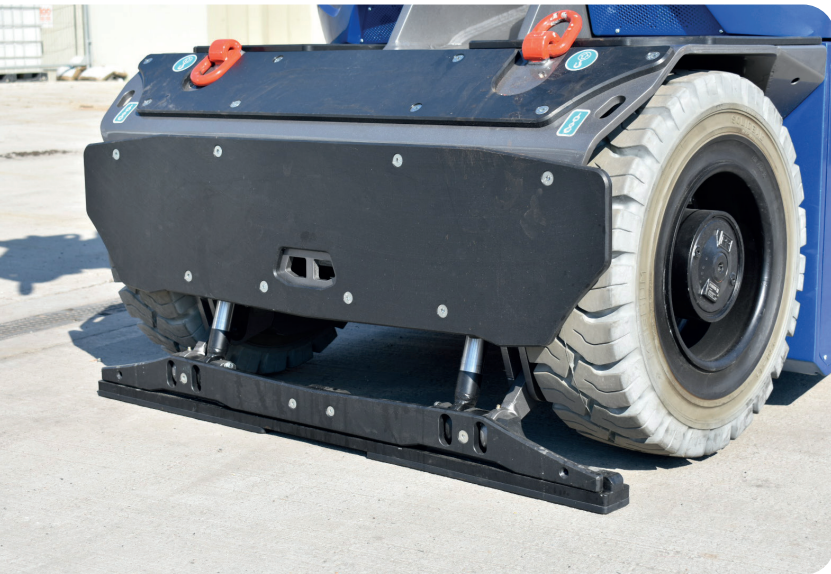

V110R

11ton (SWL) Electric Pick & Carry Crane

⚡ 100% Electric

Front Stabiliser – Jib head position 4

*V110R with Stabiliser