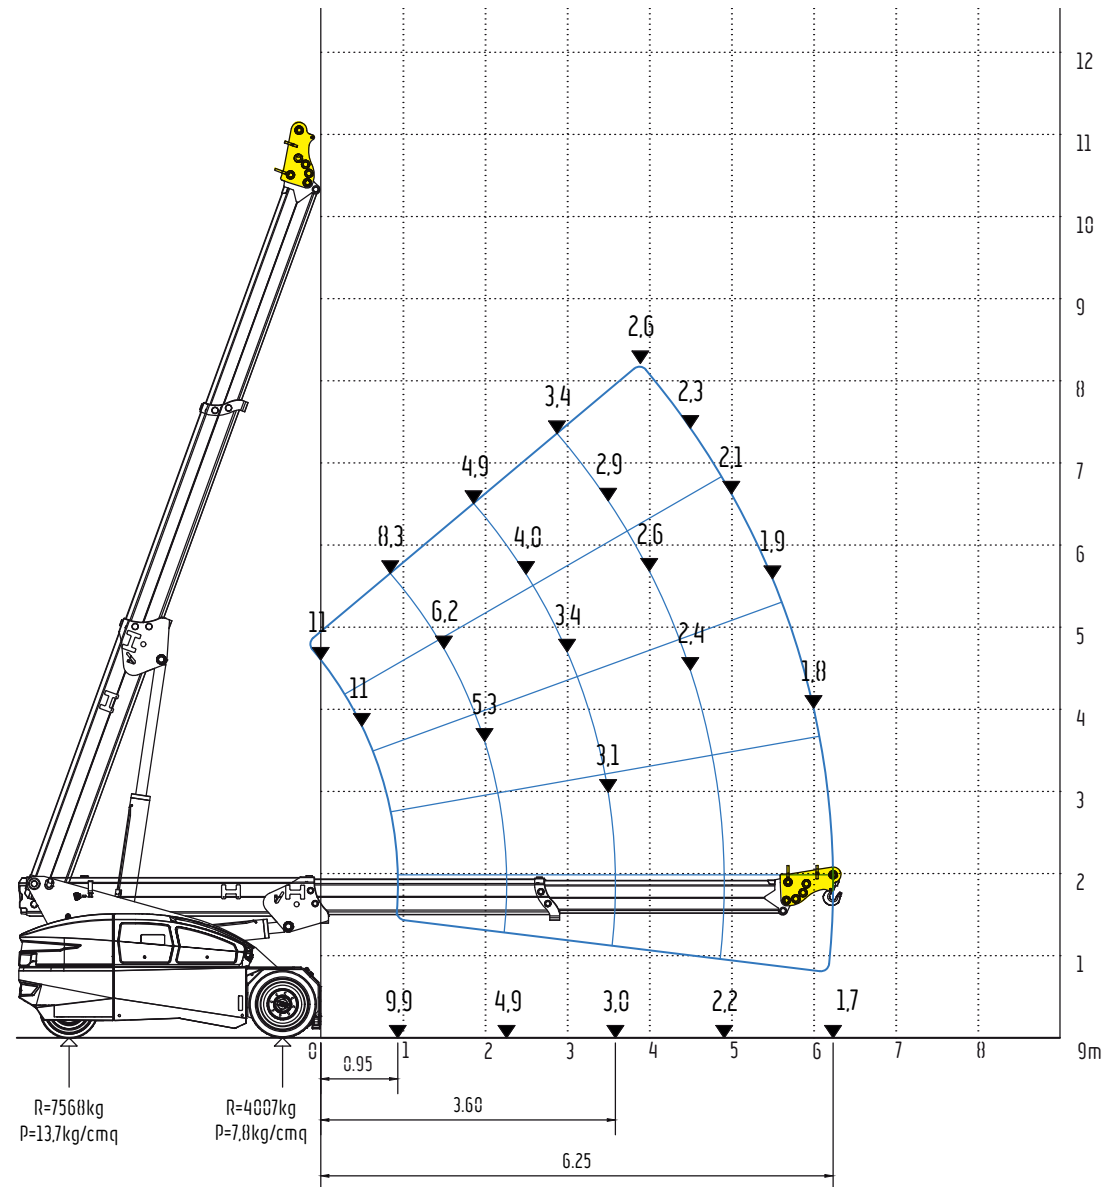

11ton (SWL) Electric Pick & Carry Crane

⚡ 100% Electric

Free on wheels – Jib head position 3

V110R

11ton (SWL) Electric Pick & Carry Crane

⚡ 100% Electric

Free on wheels – Jib head position 4

V110R