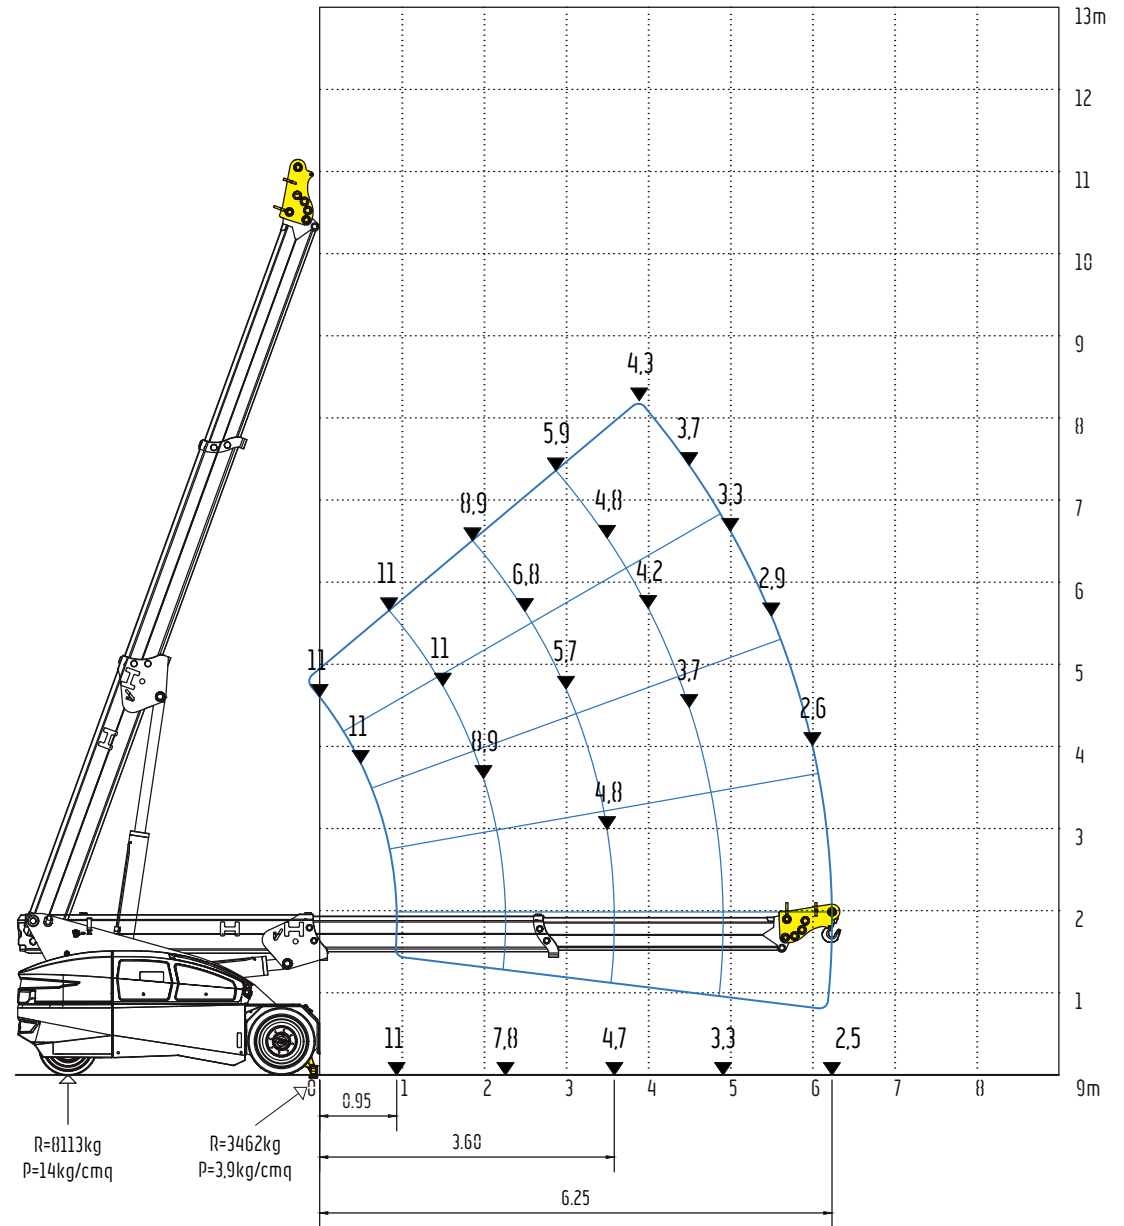

V110R

11ton (SWL) Electric Pick & Carry Crane

⚡ 100% Electric

Front Stabiliser – Jib head position 4