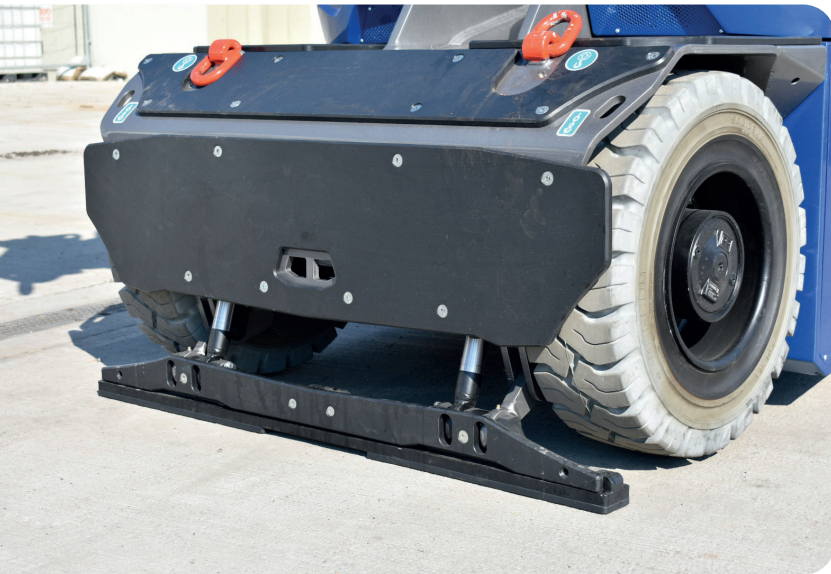

Valla
MANITEX

HIRD

V110R

11 ton (SWL) Electric Pick & Carry Crane

 **100% Electric**

Product Details

V110R

11ton (SWL) Electric Pick & Carry Crane

100% Electric

Crane available to hire in

Fixed Hook

Wireless remote control

- | Front Stabiliser
- | Non-Marking Tyres
- | Optional Fly Jib
- | Machine Weight 11,400g (subject to attachments)

CPCS A66 Compact Crane
(B. Mobile Industrial)

Wireless remote control

Load monitoring

V110R

11ton (SWL) Electric Pick & Carry Crane

100% Electric

Fixed Hook - Dimensions

Fly Jib - Dimensions

V110R

11ton (SWL) Electric Pick & Carry Crane

⚡ 100% Electric

Front Stabiliser – Jib head position 1

*V110R with Stabiliser

V110R

11ton (SWL) Electric Pick & Carry Crane

⚡ 100% Electric

Front Stabiliser – Jib head position 2