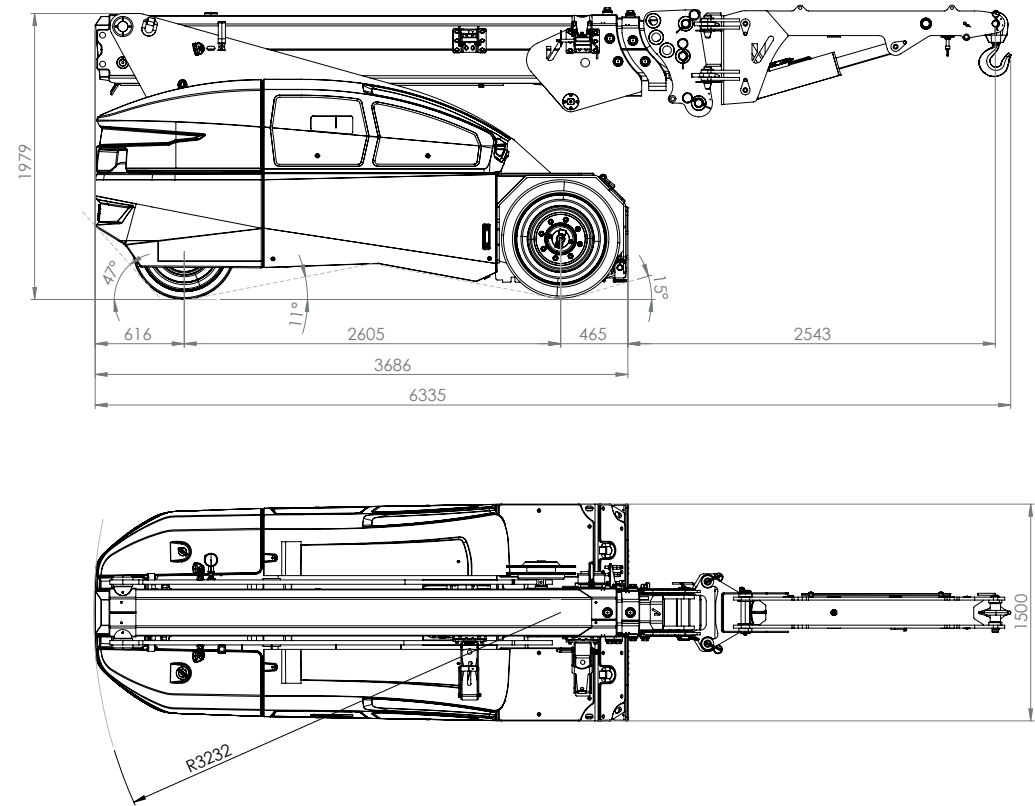

100% Electric

Crane available to hire in

Fixed Hook

Wireless remote control

- | Front Stabiliser
- | Non-Marking Tyres
- | Optional Fly Jib
- | Machine Weight 11,400g (subject to attachments)

CPCS A66 Compact Crane
(B. Mobile Industrial)

Wireless remote control

Load monitoring

V110R

11ton (SWL) Electric Pick & Carry Crane

100% Electric

Fixed Hook - Dimensions

Fly Jib - Dimensions

V110R