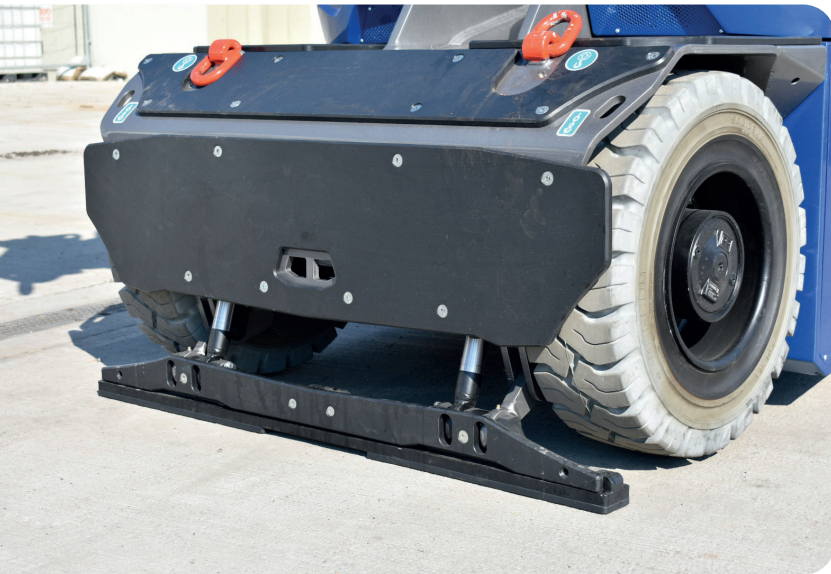

V110R

11ton (SWL) Electric Pick & Carry Crane

⚡ 100% Electric

Front Stabiliser – Jib head position 1

*V110R with Stabiliser