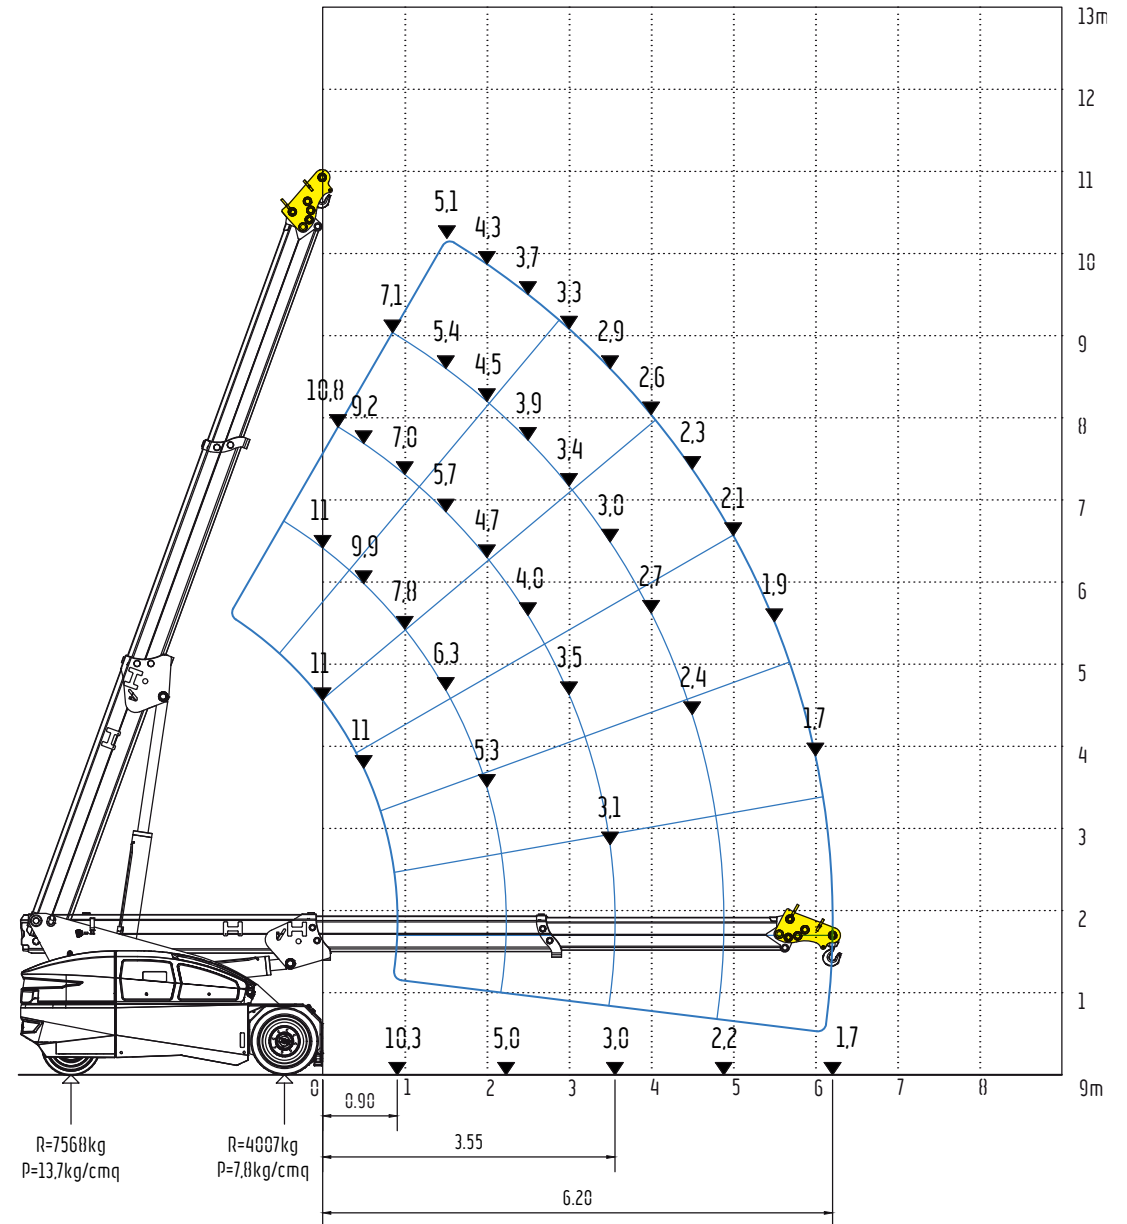

V110R

11ton (SWL) Electric Pick & Carry Crane

⚡ 100% Electric

Free on wheels – Jib head position 3