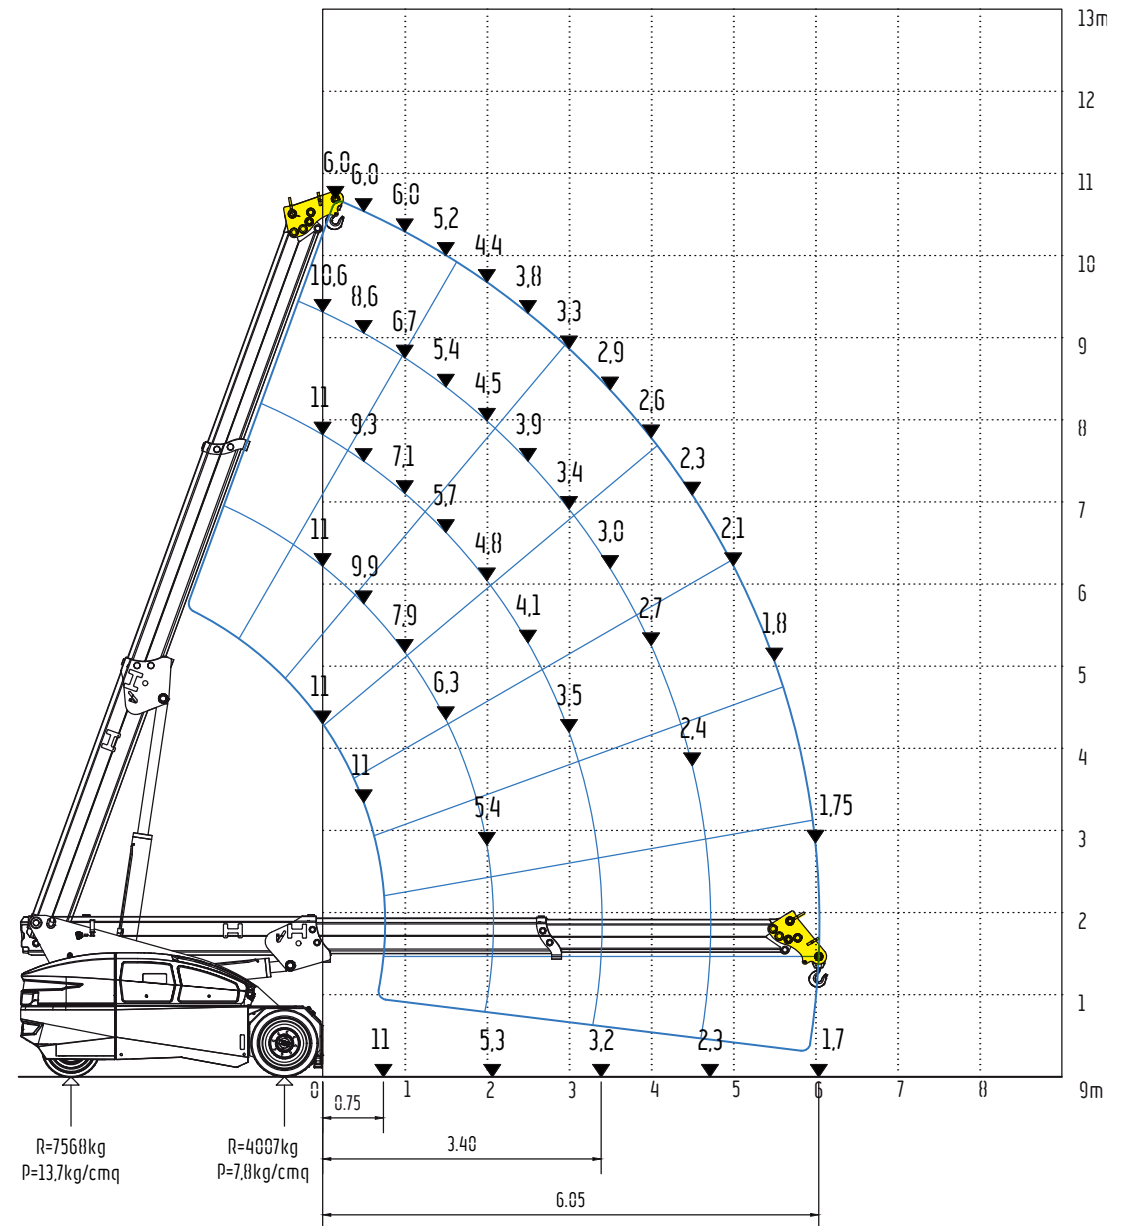

11ton (SWL) Electric Pick & Carry Crane

⚡ 100% Electric

Free on wheels – Jib head position 1

V110R

11ton (SWL) Electric Pick & Carry Crane

⚡ 100% Electric

Free on wheels – Jib head position 2

V110R