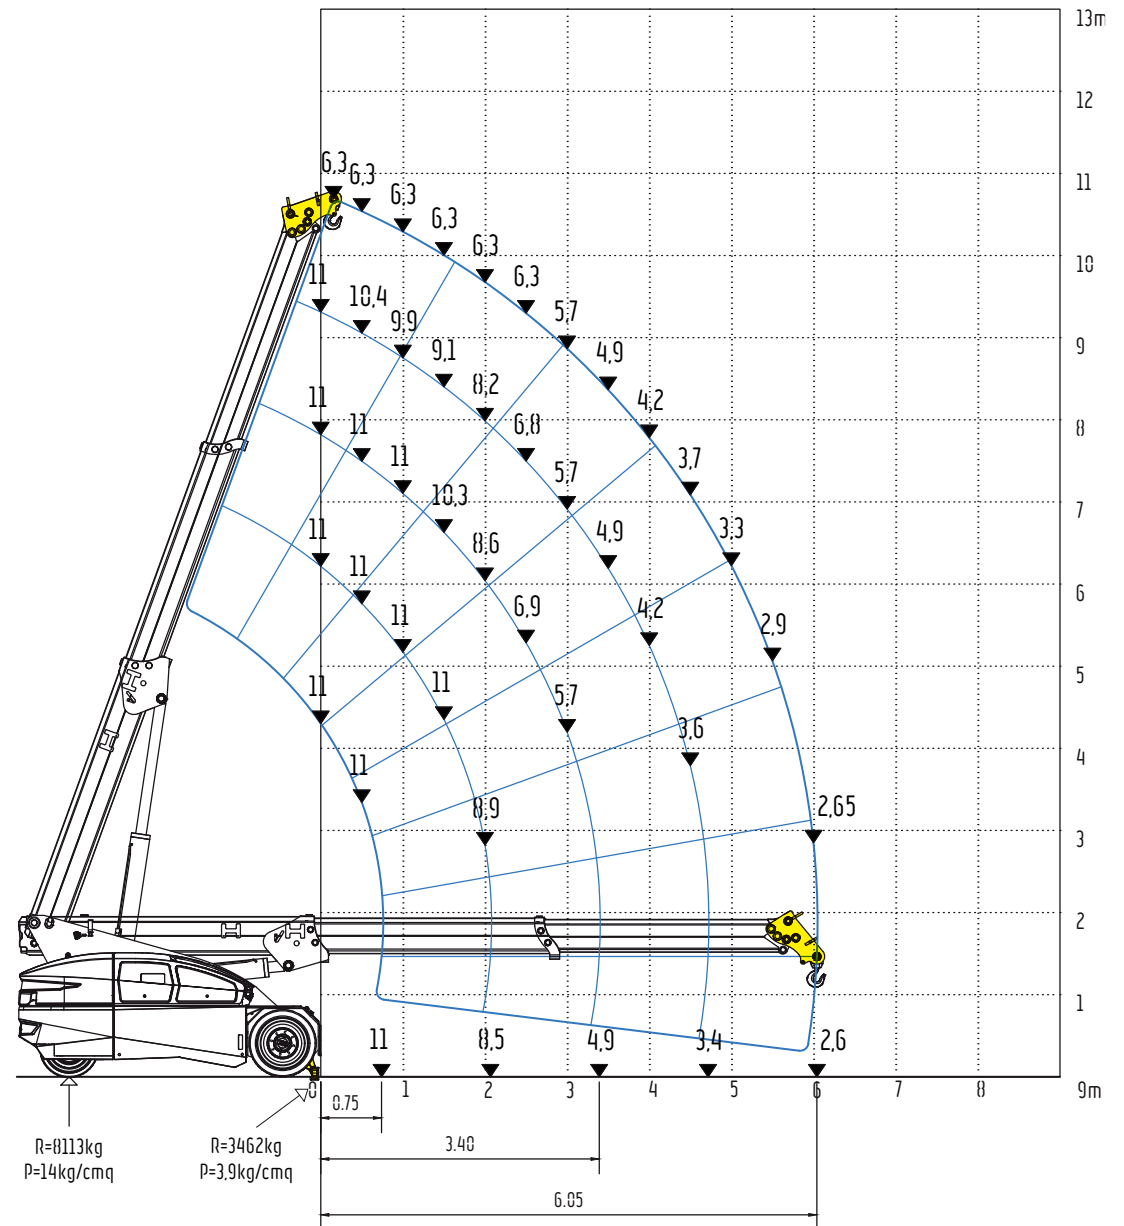

V110R

11ton (SWL) Electric Pick & Carry Crane

⚡ 100% Electric

Front Stabiliser – Jib head position 2