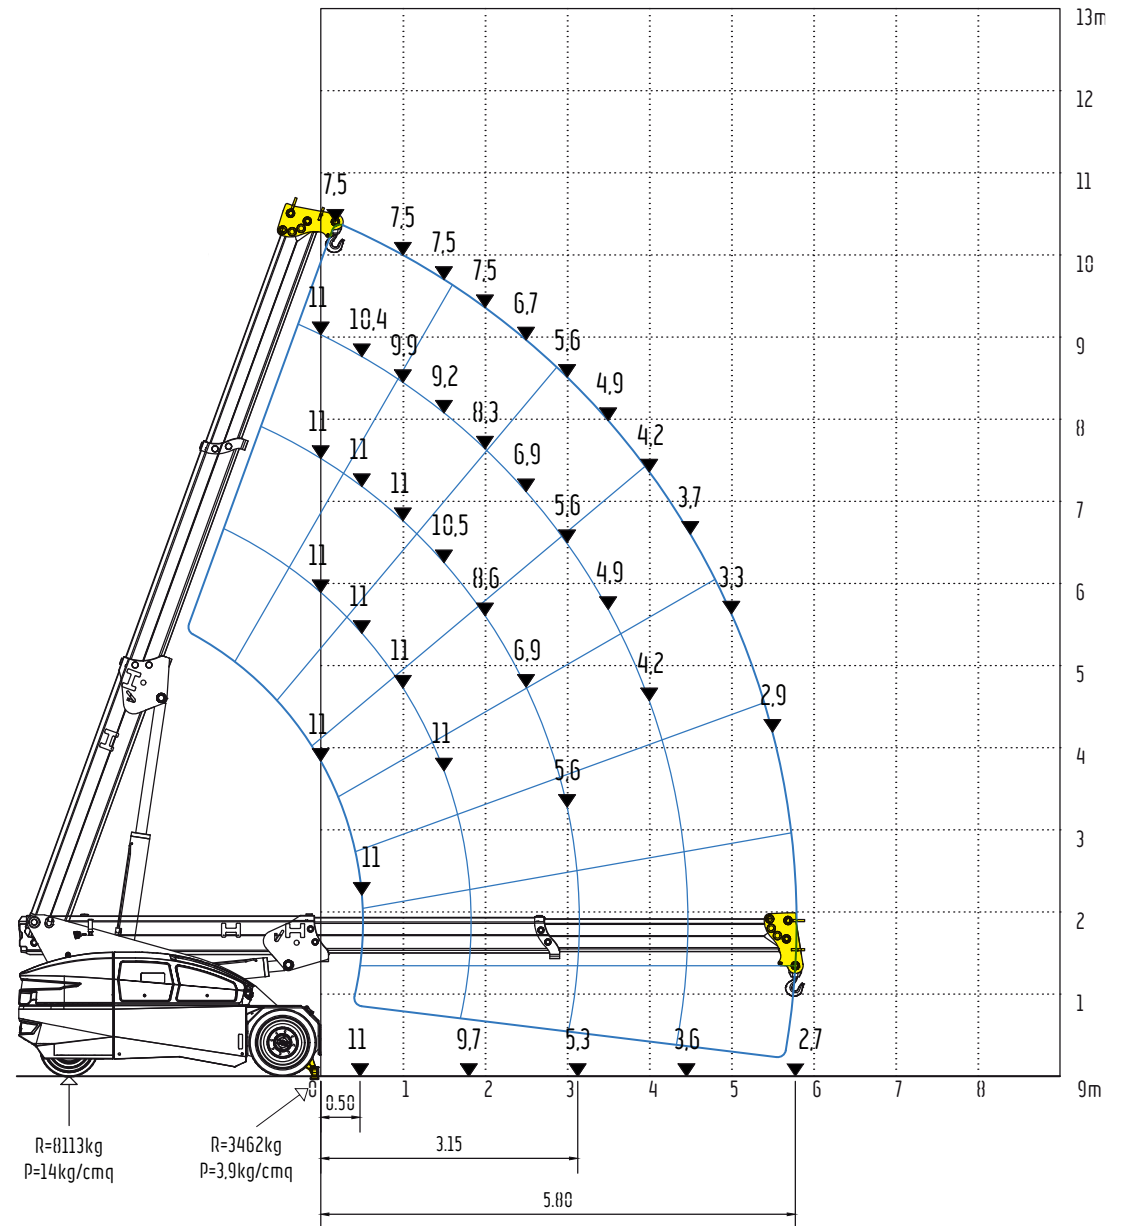

V110R

11ton (SWL) Electric Pick & Carry Crane

⚡ 100% Electric

Front Stabiliser – Jib head position 1