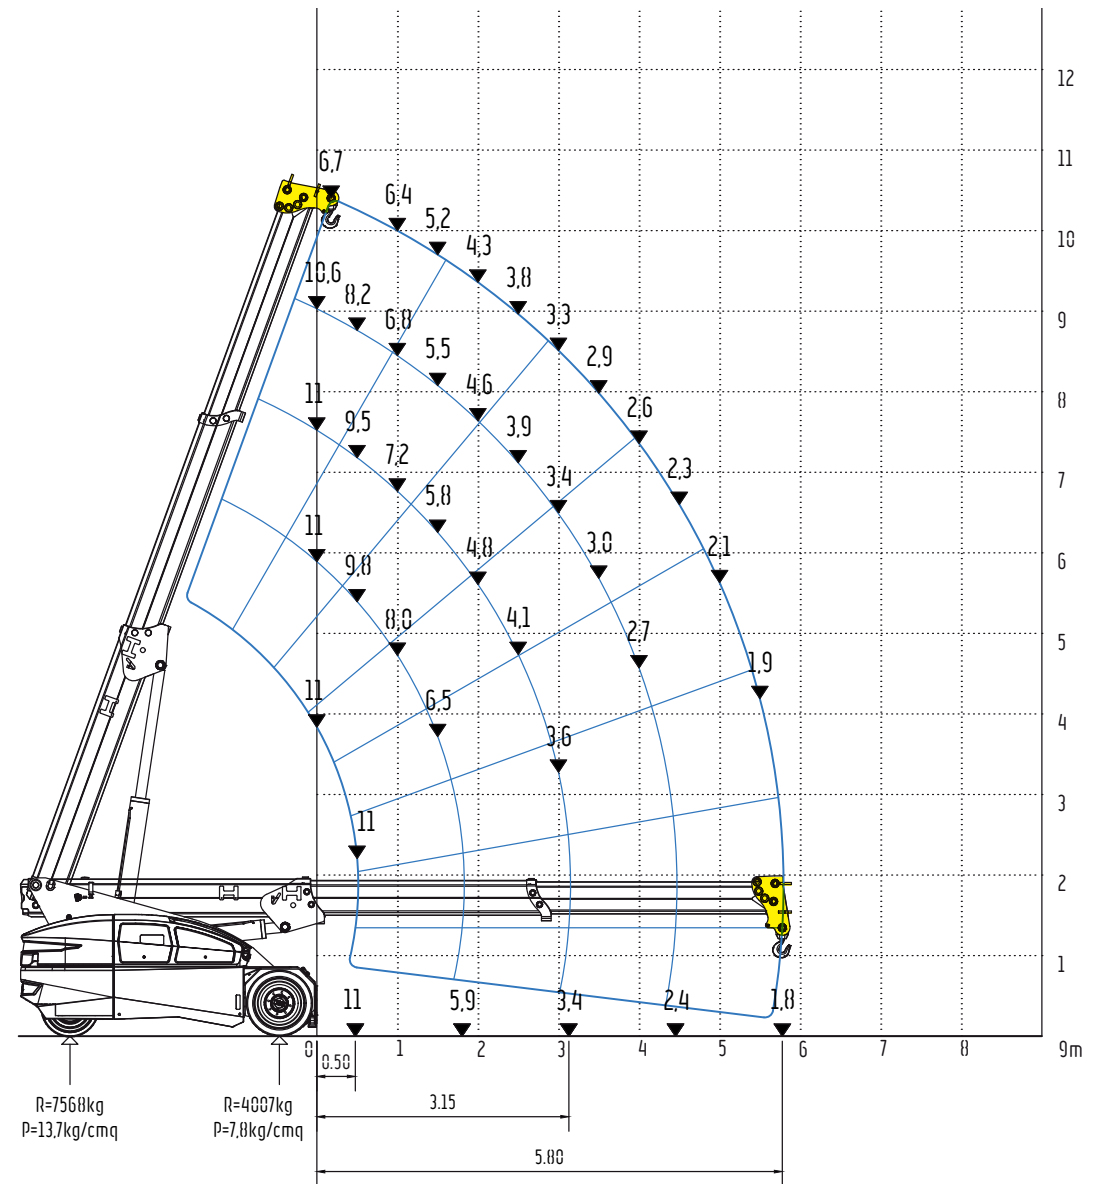

V110R

11ton (SWL) Electric Pick & Carry Crane

⚡ 100% Electric

Free on wheels – Jib head position 1