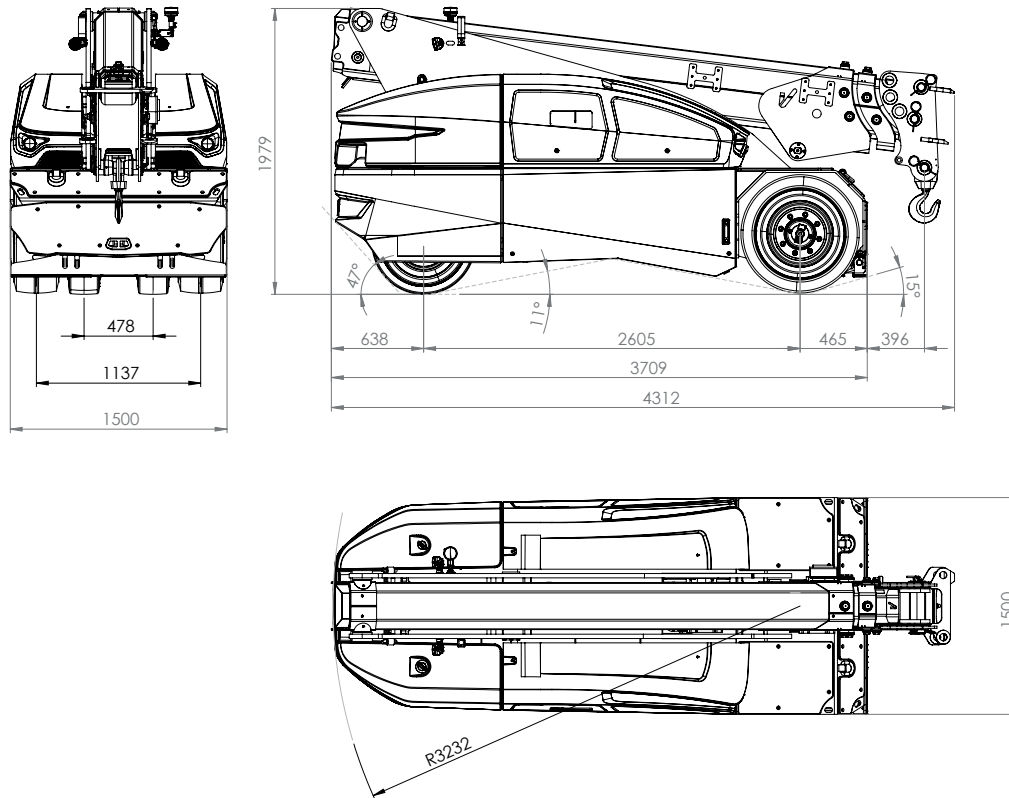

Wireless remote control

Load monitoring

V110R

11ton (SWL) Electric Pick & Carry Crane

100% Electric

Fixed Hook - Dimensions

Fly Jib - Dimensions

V110R