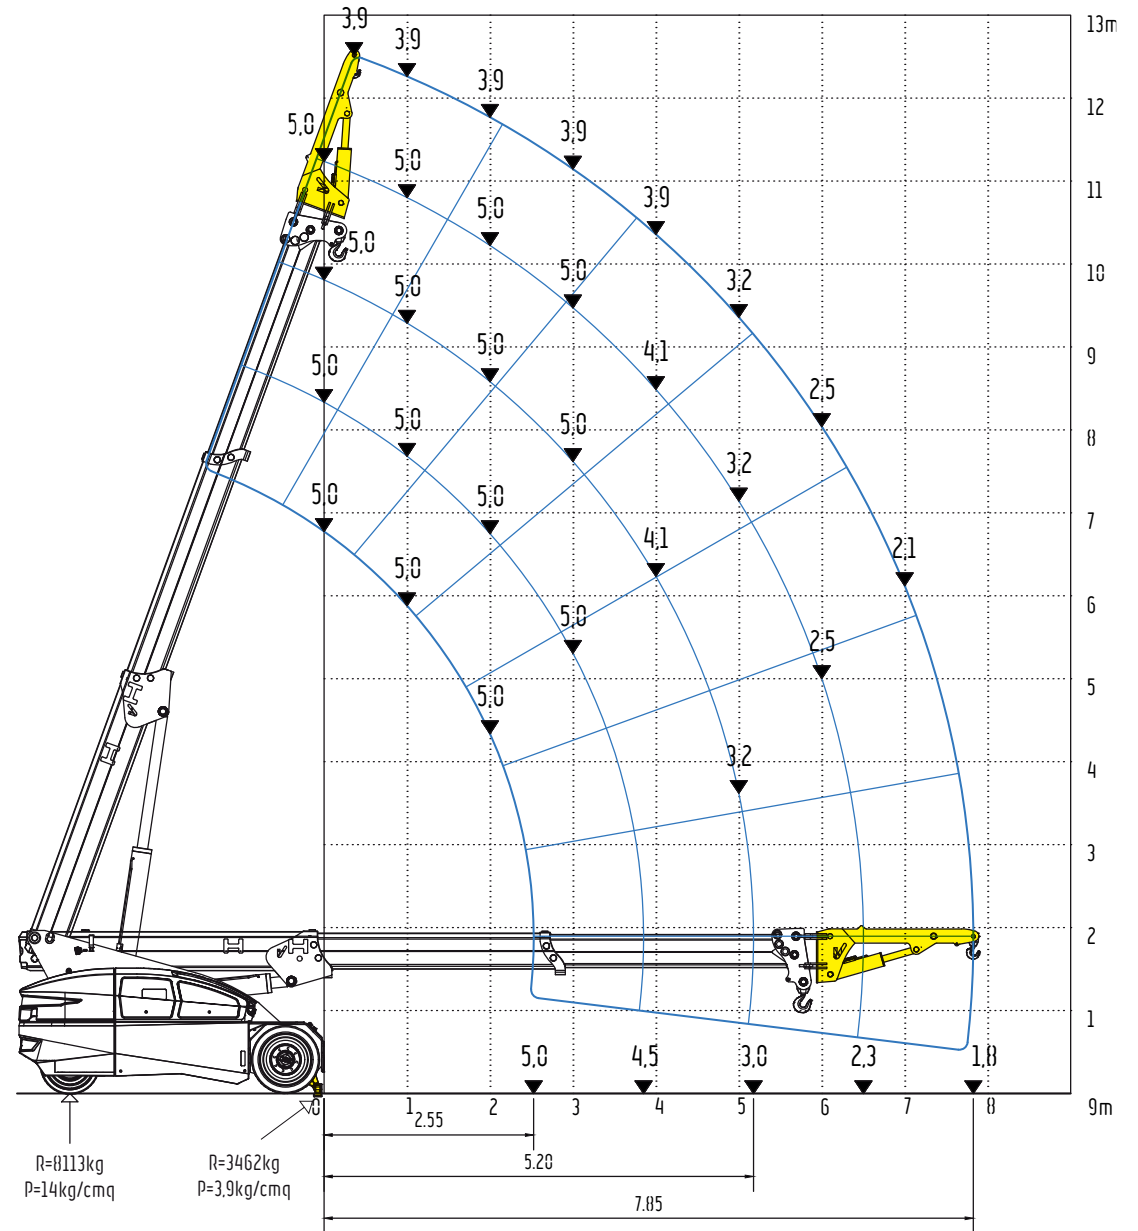

V110R

11ton (SWL) Electric Pick & Carry Crane

⚡ 100% Electric

Fly Jib – front stabiliser