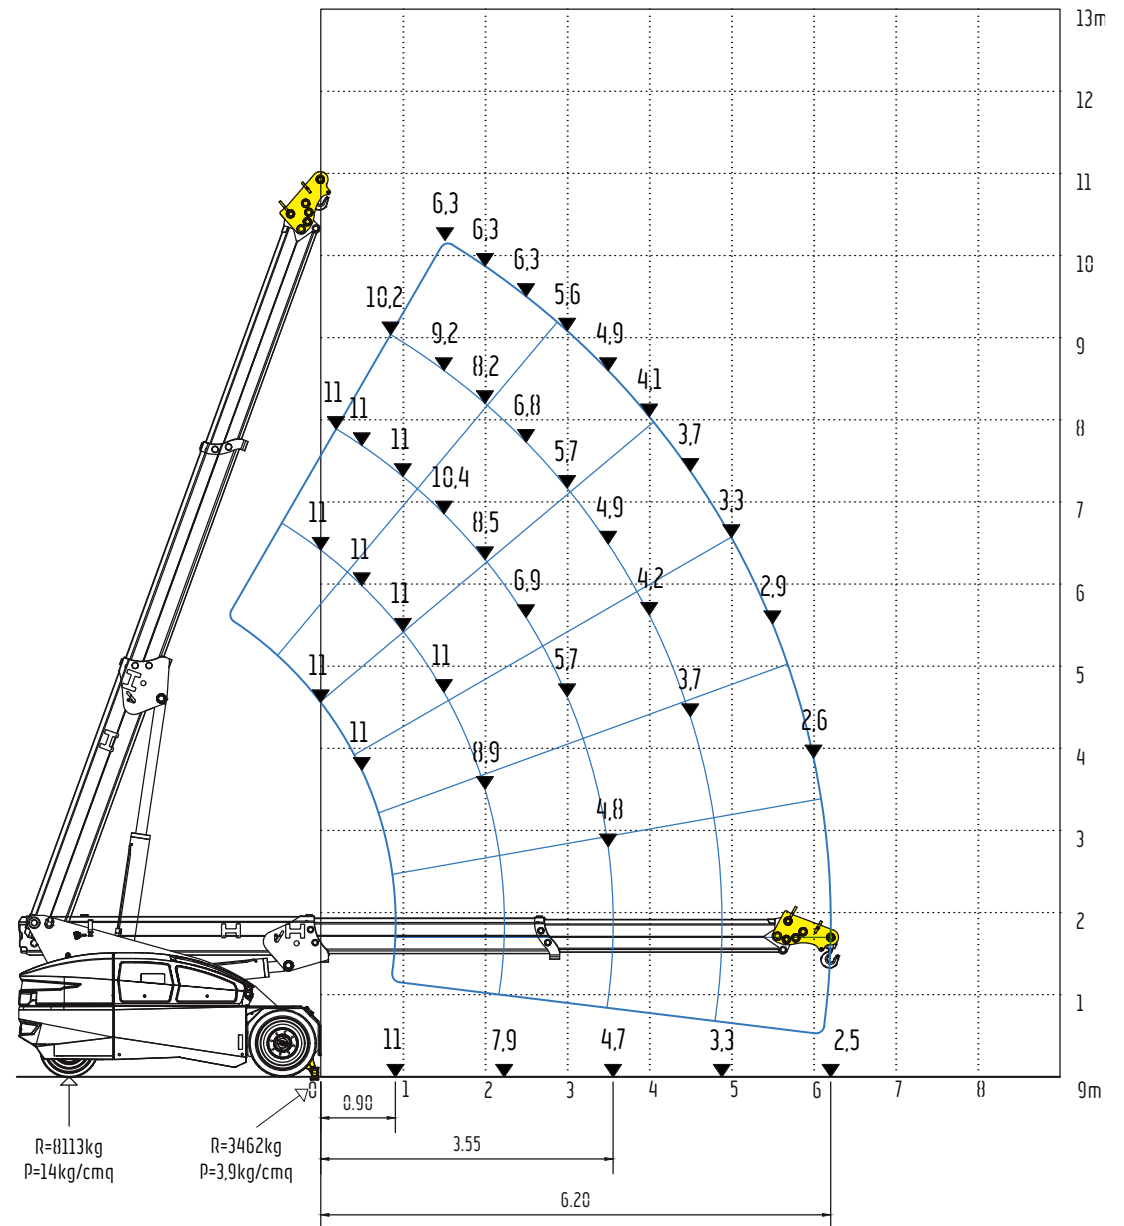

*V110R with Stabiliser

V110R

11ton (SWL) Electric Pick & Carry Crane

⚡ 100% Electric

Front Stabiliser – Jib head position 3

*V110R with Stabiliser

V110R

11ton (SWL) Electric Pick & Carry Crane