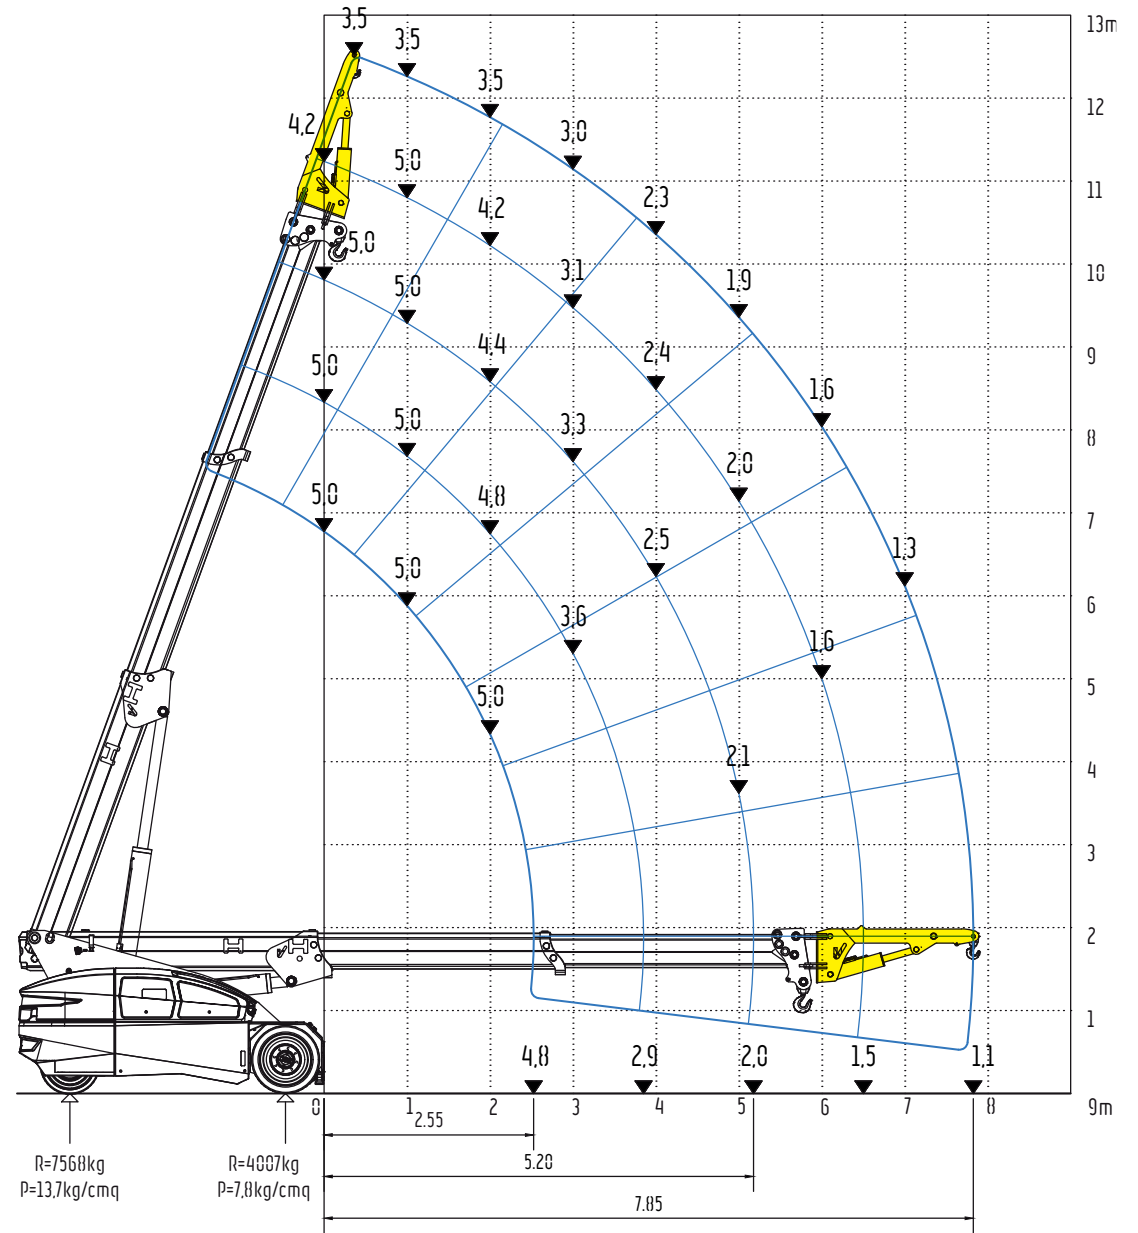

⚡ 100% Electric

Front Stabiliser – Jib head position 4

*V110R with Stabiliser

V110R

11ton (SWL) Electric Pick & Carry Crane

⚡ 100% Electric

Fly Jib – free on wheels

V110R