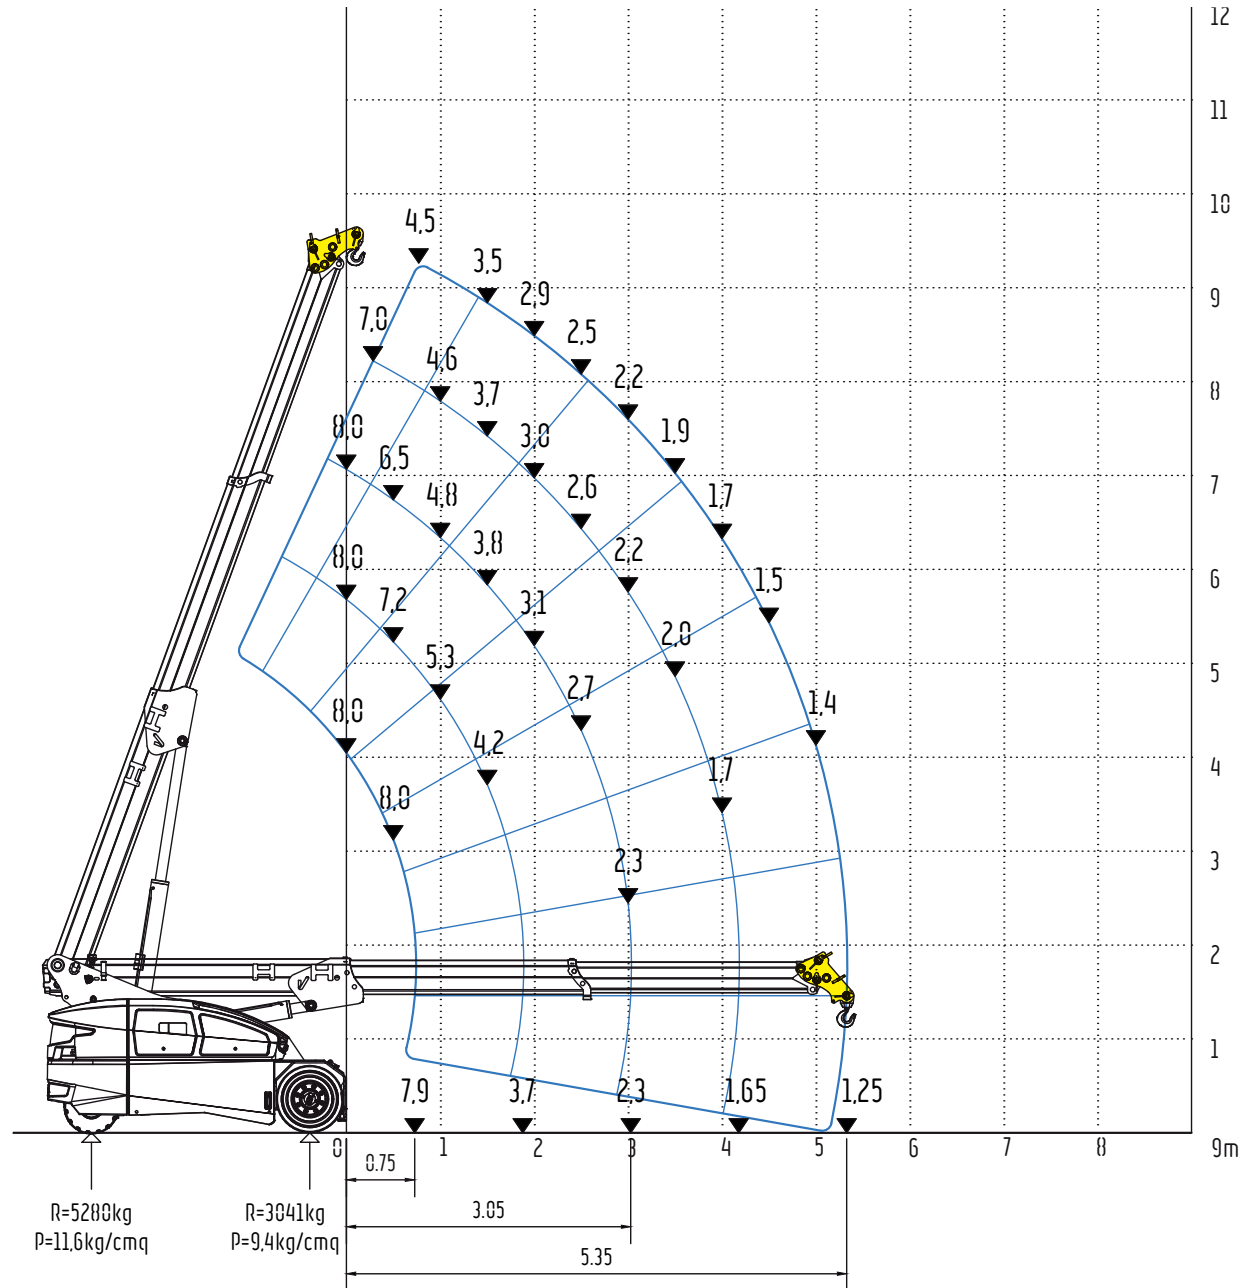

V80R

8ton (SWL) Electric Pick & Carry Crane

⚡ 100% Electric

Free on wheels – Jib head position 2