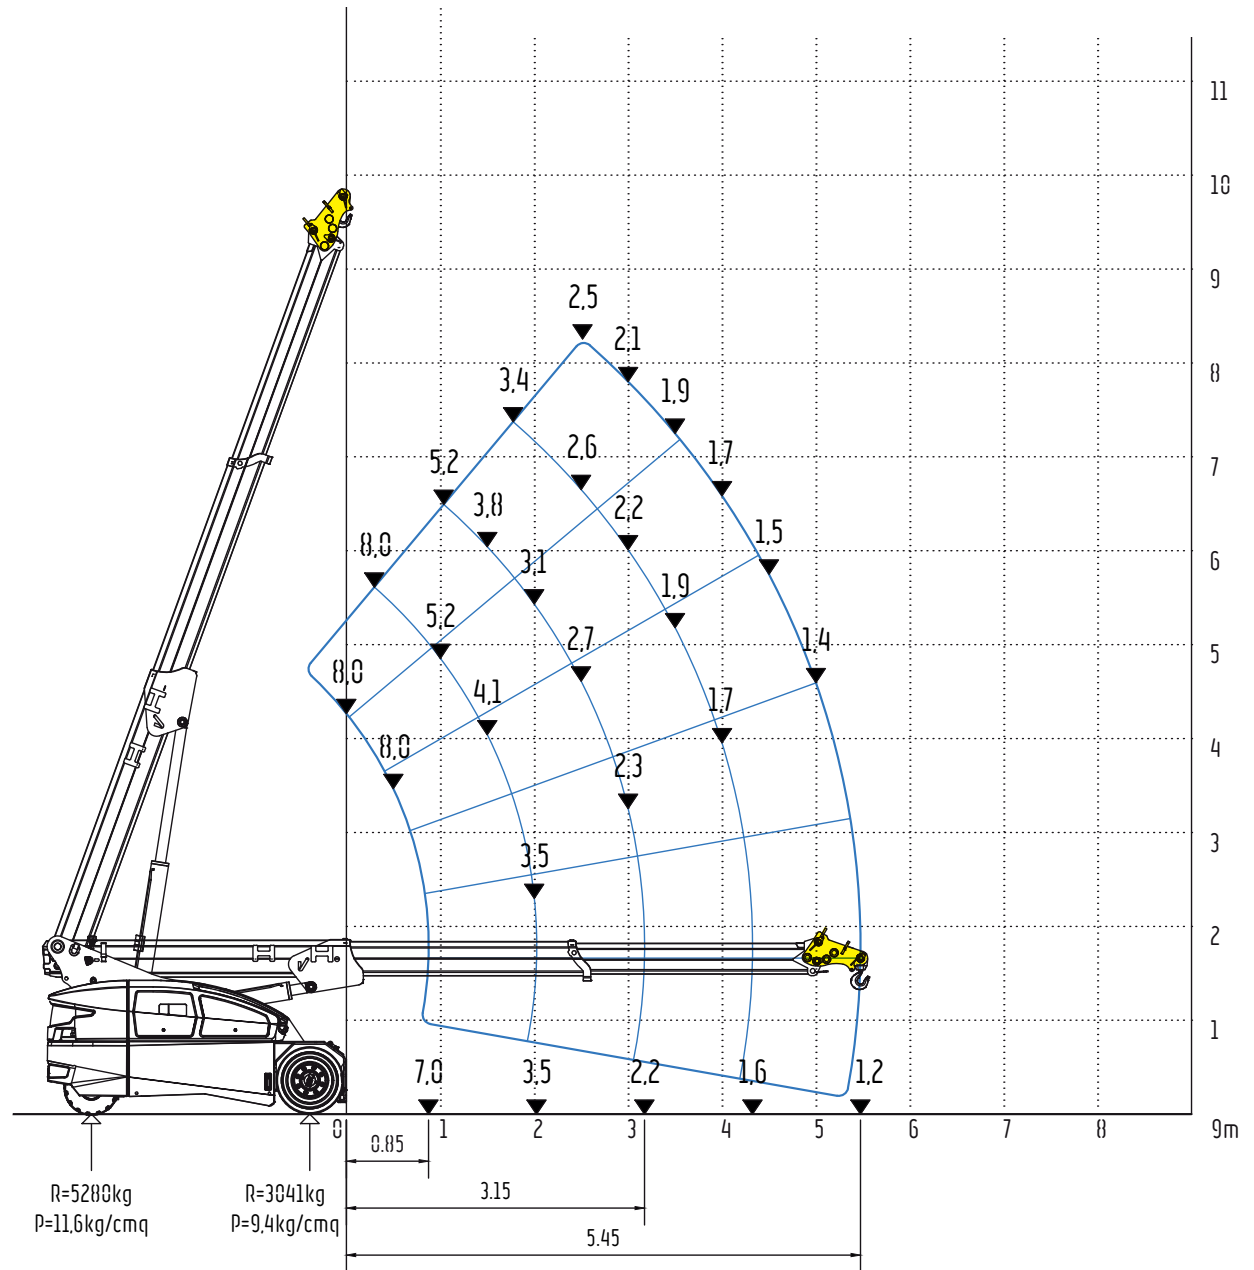

V80R

8ton (SWL) Electric Pick & Carry Crane

⚡ 100% Electric

Free on wheels – Jib head position 2

V80R

8ton (SWL) Electric Pick & Carry Crane

⚡ 100% Electric

Free on wheels – Jib head position 3