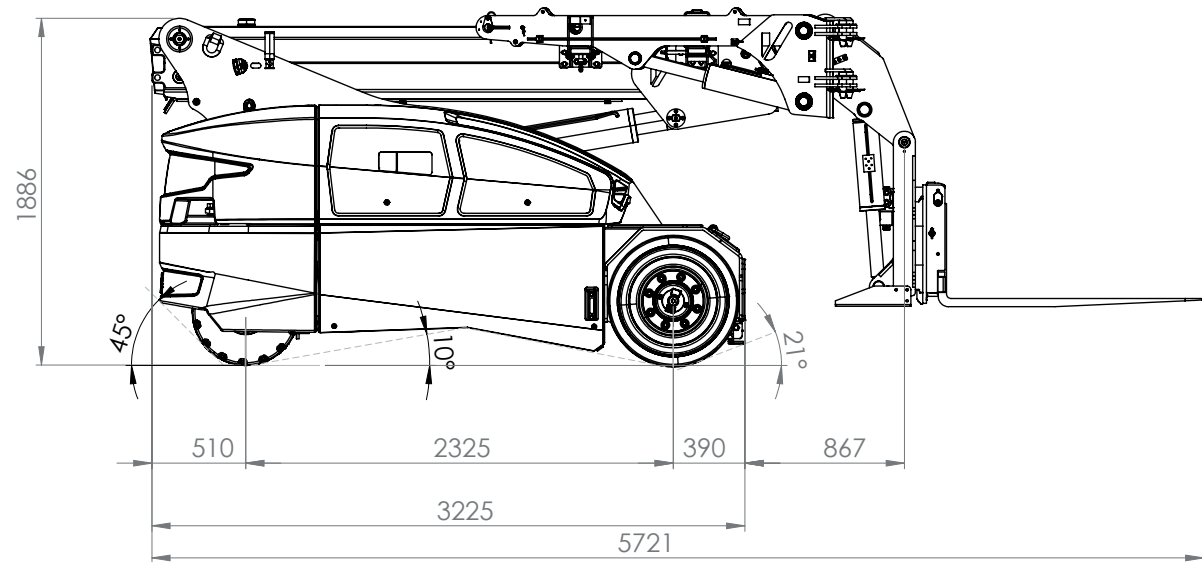

*V80R + Fork attachment

Wireless remote control

Load monitoring

V80R

8ton (SWL) Electric Pick & Carry Crane

100% Electric

Fixed Hook - Dimensions

Fly Jib - Dimensions

V80R

8ton (SWL) Electric Pick & Carry Crane

100% Electric

Forks - Dimensions

V80R

8ton (SWL) Electric Pick & Carry Crane

⚡ 100% Electric

Free on wheels – Jib head position 1