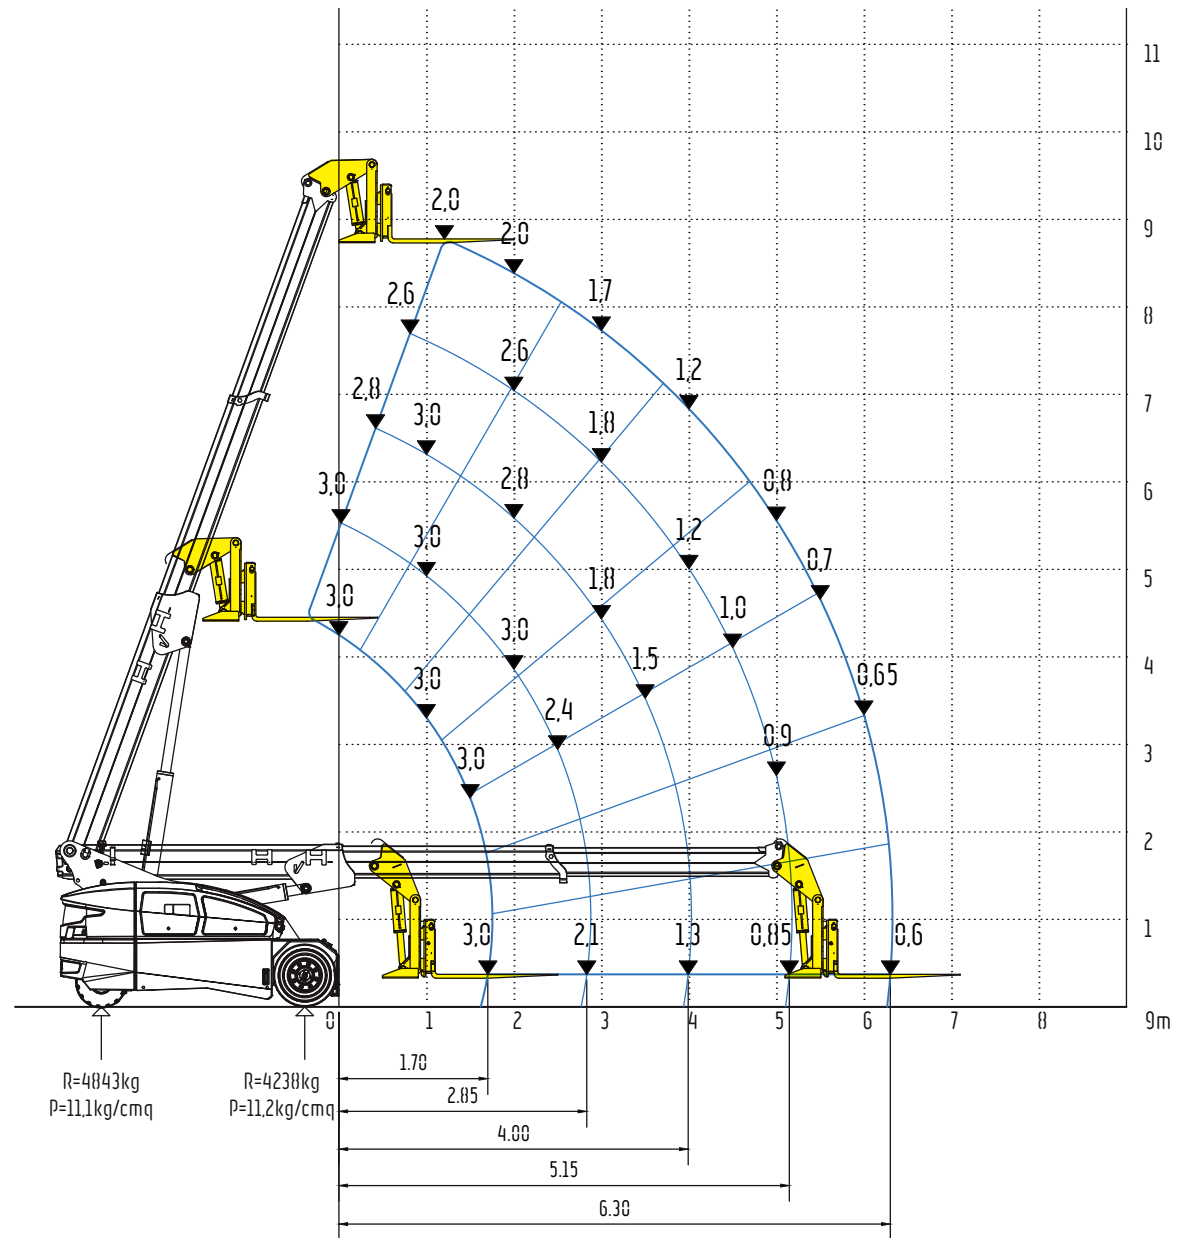

V80R

8ton (SWL) Electric Pick & Carry Crane

⚡ 100% Electric

Fork Attachment