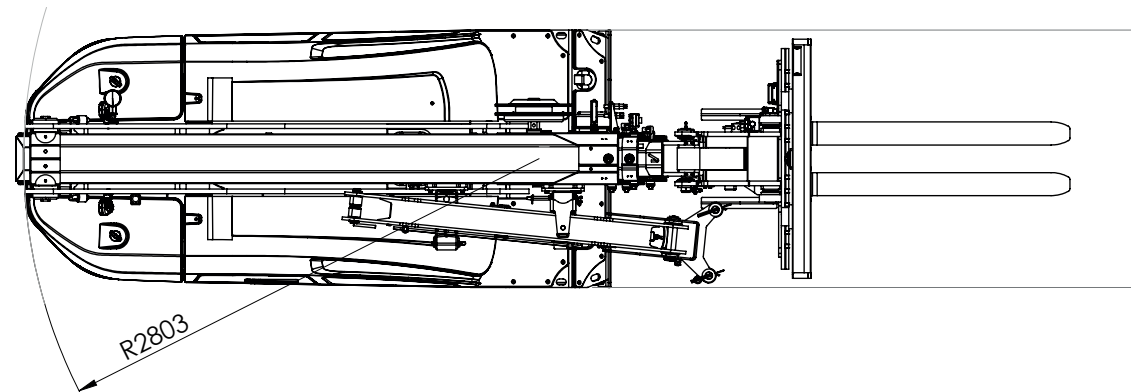

*V80R + Fork attachment

Wireless remote control

Load monitoring

V80R

8ton (SWL) Electric Pick & Carry Crane

100% Electric

Fixed Hook - Dimensions

Fly Jib - Dimensions

V80R

8ton (SWL) Electric Pick & Carry Crane

100% Electric

Forks - Dimensions

V80R

8ton (SWL) Electric Pick & Carry Crane

⚡ 100% Electric

Free on wheels – Jib head position 1