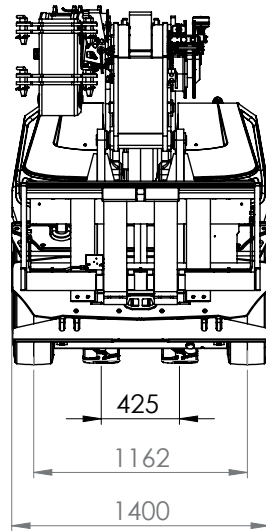

*V80R + Fork attachment

Wireless remote control

Load monitoring

V80R

8ton (SWL) Electric Pick & Carry Crane

100% Electric

Fixed Hook - Dimensions

Fly Jib - Dimensions

V80R

8ton (SWL) Electric Pick & Carry Crane

100% Electric

Forks - Dimensions

V80R

8ton (SWL) Electric Pick & Carry Crane

⚡ 100% Electric

Free on wheels – Jib head position 1