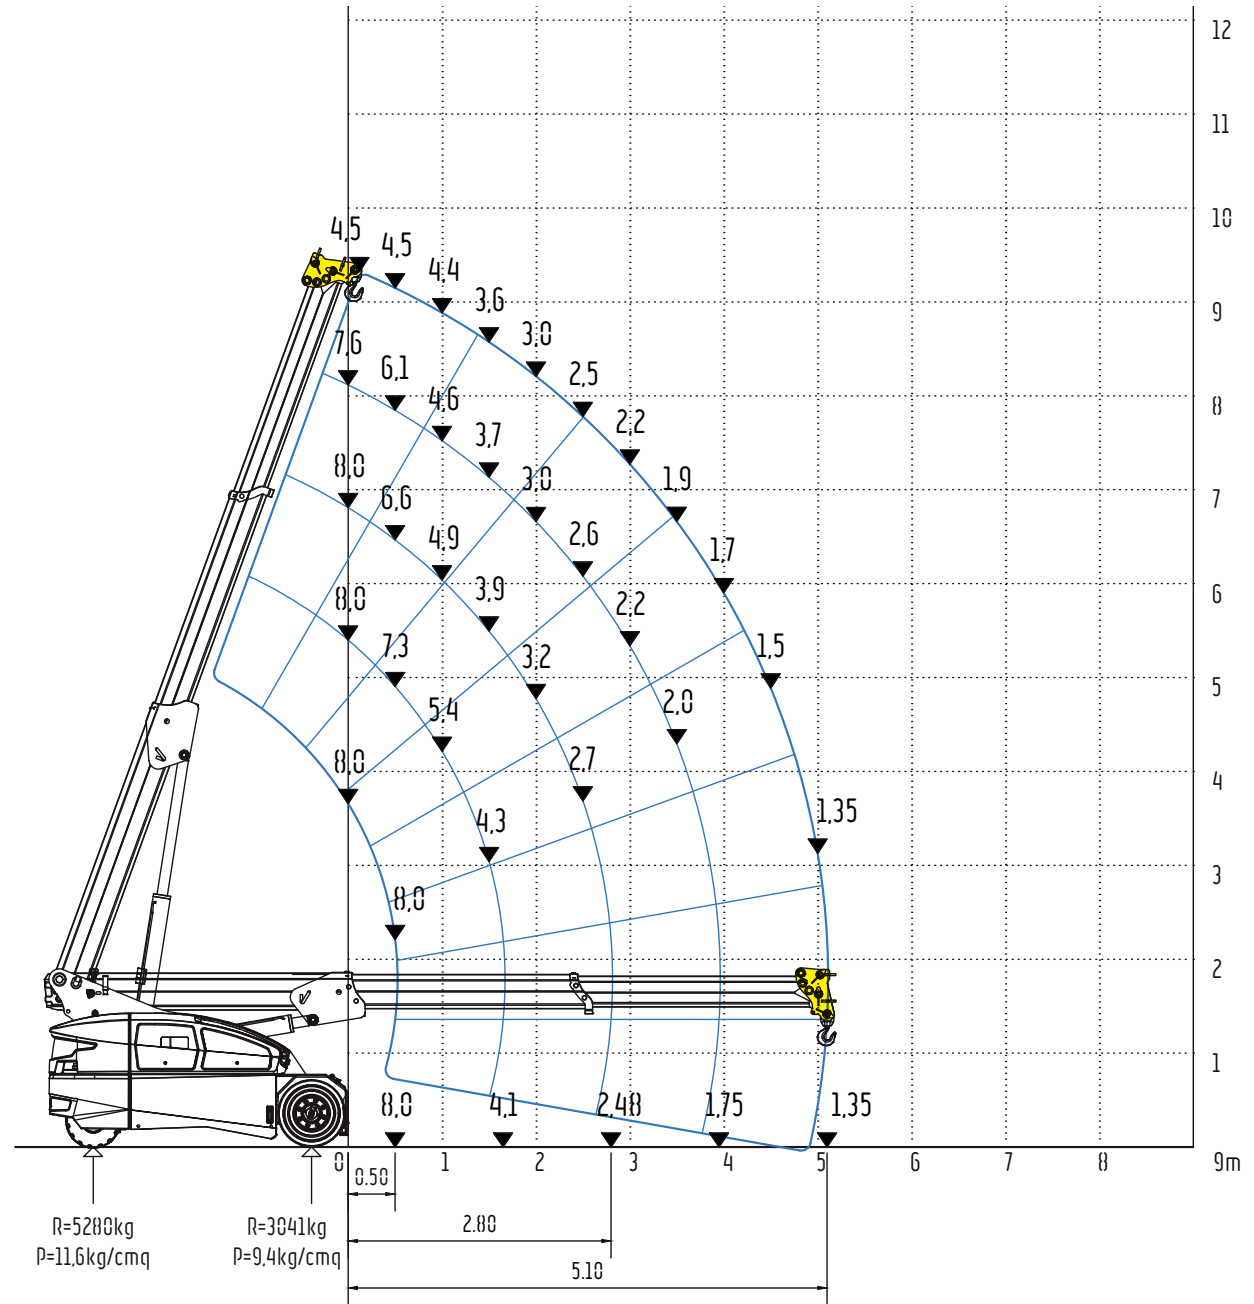

V80R

8ton (SWL) Electric Pick & Carry Crane

100% Electric

Forks - Dimensions

V80R

8ton (SWL) Electric Pick & Carry Crane

⚡ 100% Electric

Free on wheels – Jib head position 1