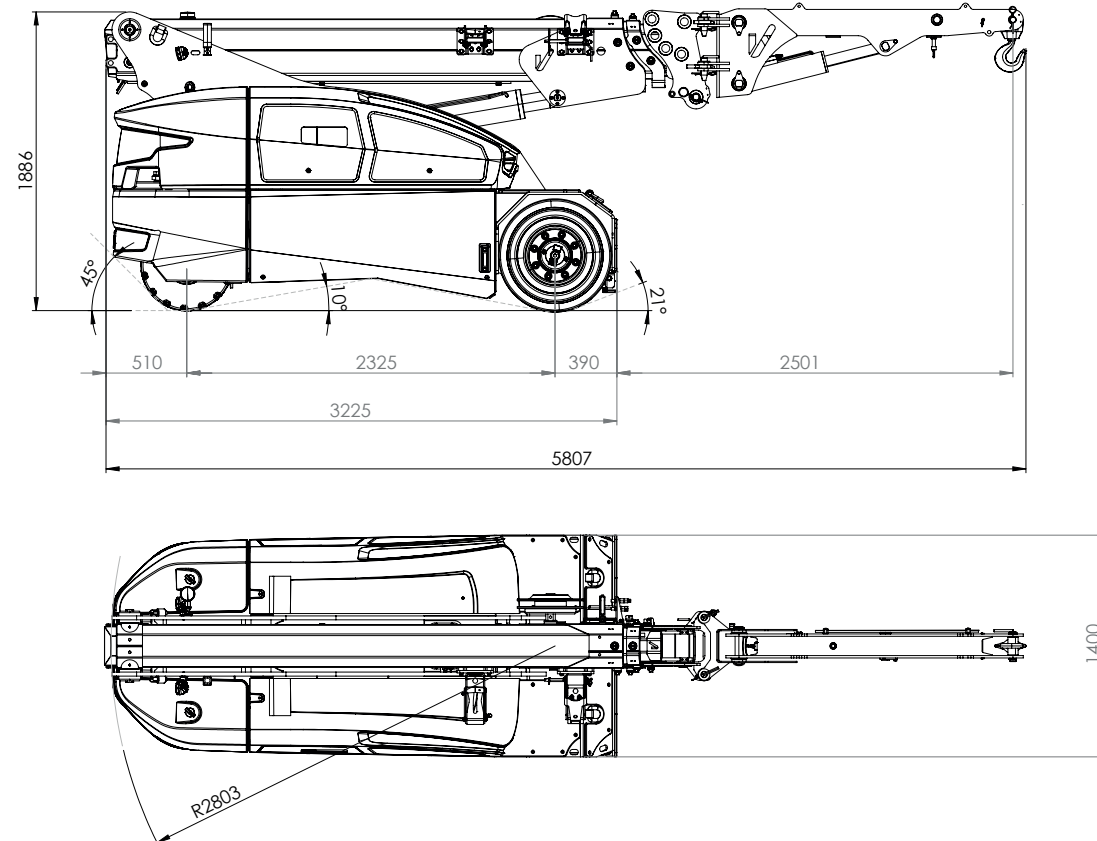

*V80R + Fork attachment

Wireless remote control

Load monitoring

V80R

8ton (SWL) Electric Pick & Carry Crane

100% Electric

Fixed Hook - Dimensions

Fly Jib - Dimensions

V80R

8ton (SWL) Electric Pick & Carry Crane

100% Electric

Forks - Dimensions

V80R

8ton (SWL) Electric Pick & Carry Crane

⚡ 100% Electric

Free on wheels – Jib head position 1