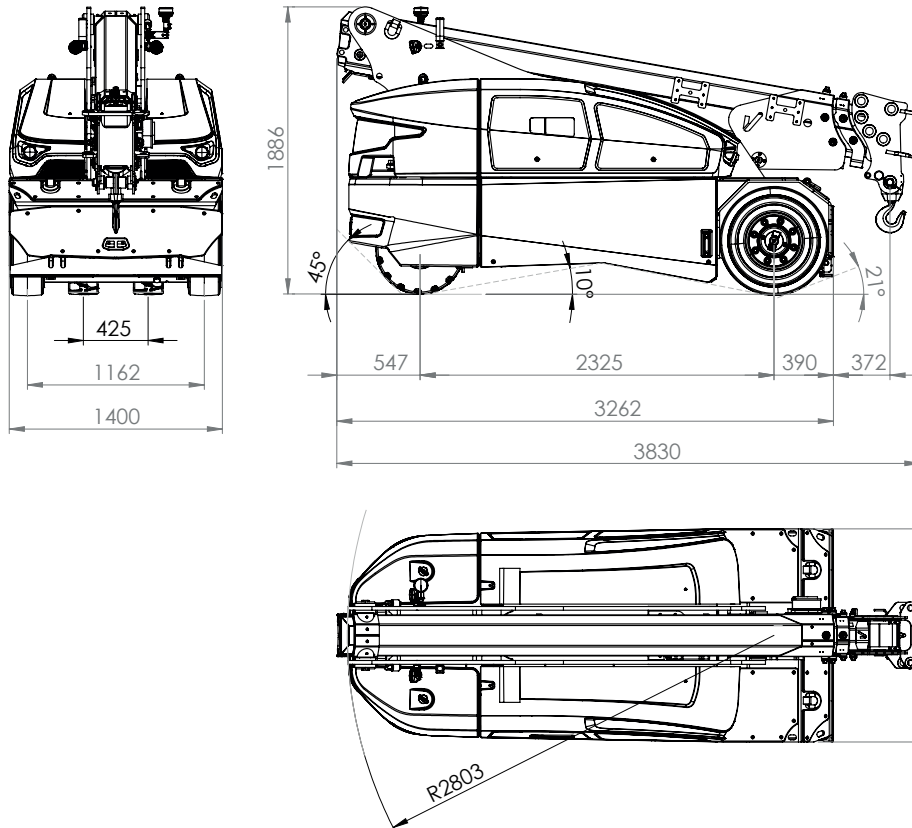

Crane available to hire in

Fixed Hook

Wireless remote control

- | Non-Marking Tyres
- | Optional Fly Jib
- | Optional Forks
- | Machine Weight 8,350g (subject to attachments)

CPCS A66 Compact Crane
(B. Mobile Industrial)

*V80R + Fork attachment

Wireless remote control

Load monitoring

V80R

8ton (SWL) Electric Pick & Carry Crane

100% Electric

Fixed Hook - Dimensions

Fly Jib - Dimensions

V80R

8ton (SWL) Electric Pick & Carry Crane

100% Electric

Forks - Dimensions

V80R

8ton (SWL) Electric Pick & Carry Crane

⚡ 100% Electric

Free on wheels – Jib head position 1