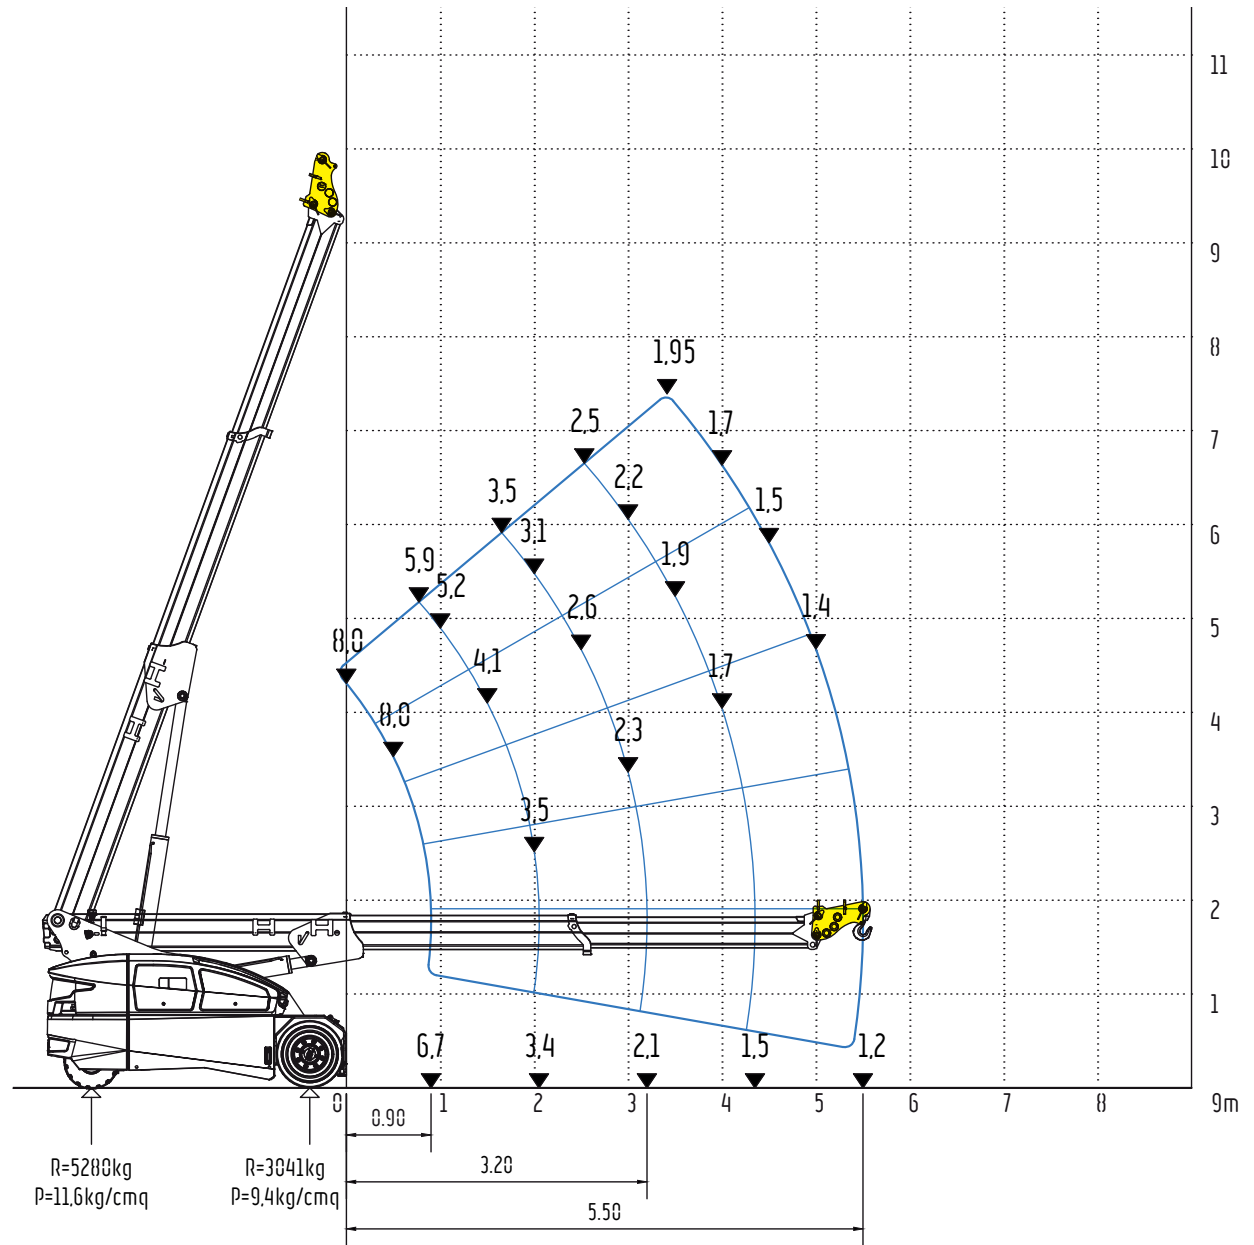

V80R

8ton (SWL) Electric Pick & Carry Crane

⚡ 100% Electric

Free on wheels – Jib head position 4