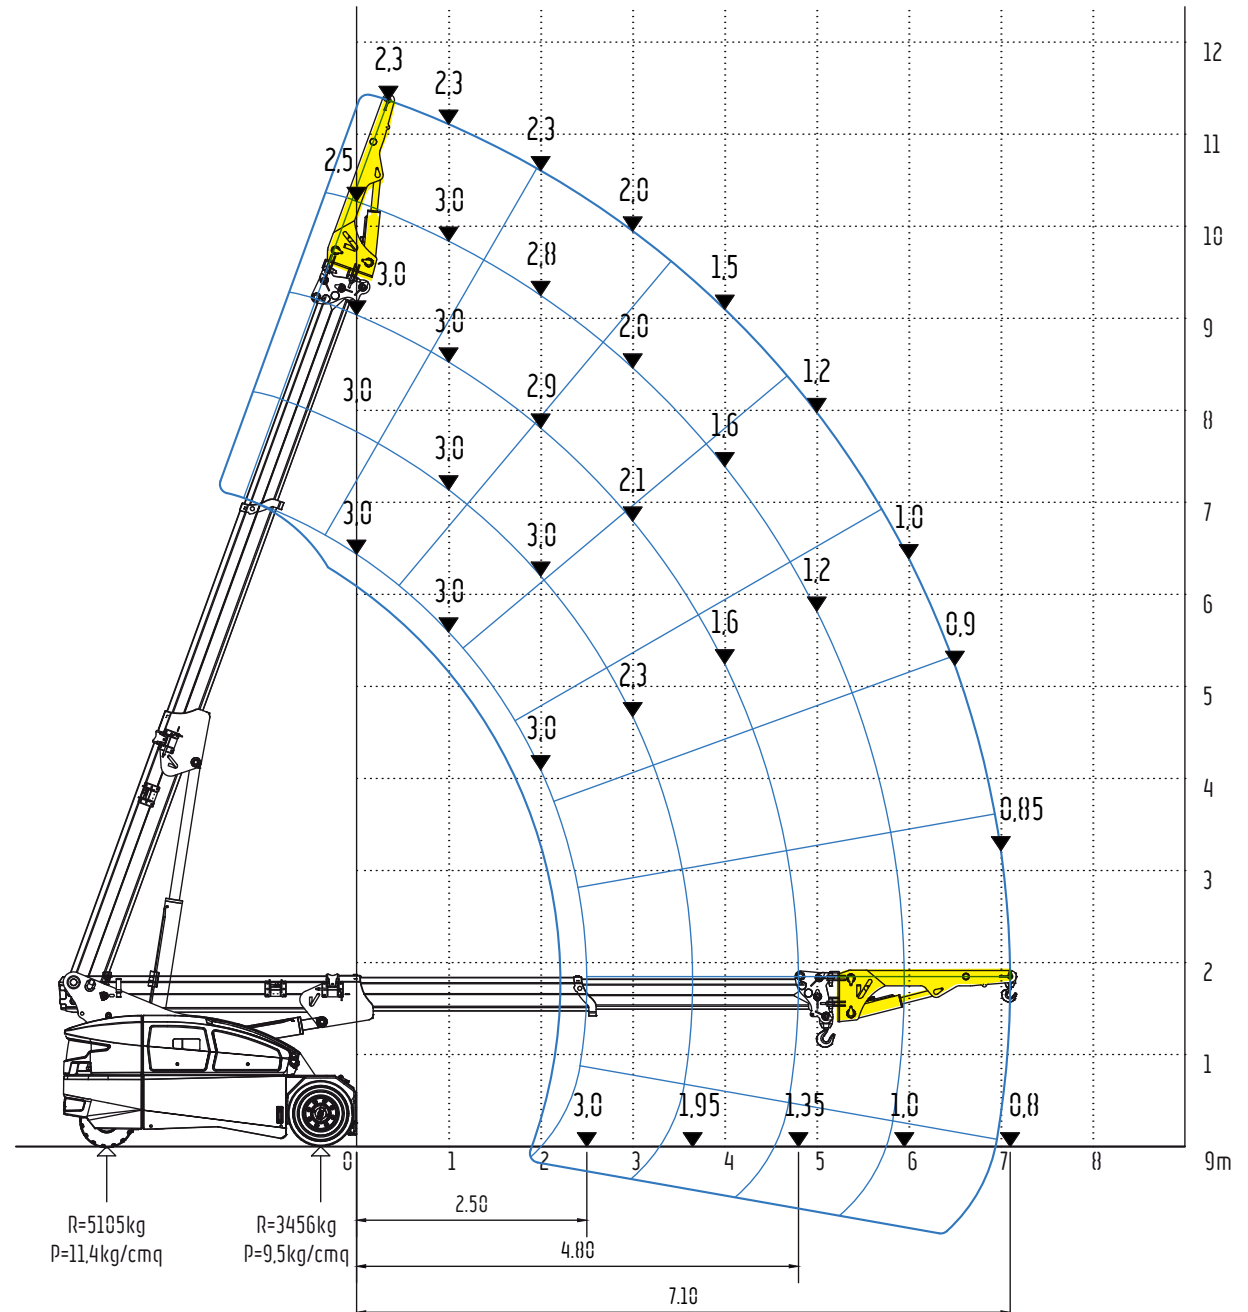

V80R

8ton (SWL) Electric Pick & Carry Crane

⚡ 100% Electric

Free on wheels – Jib head position 4

V80R

8ton (SWL) Electric Pick & Carry Crane

⚡ 100% Electric

Fly Jib