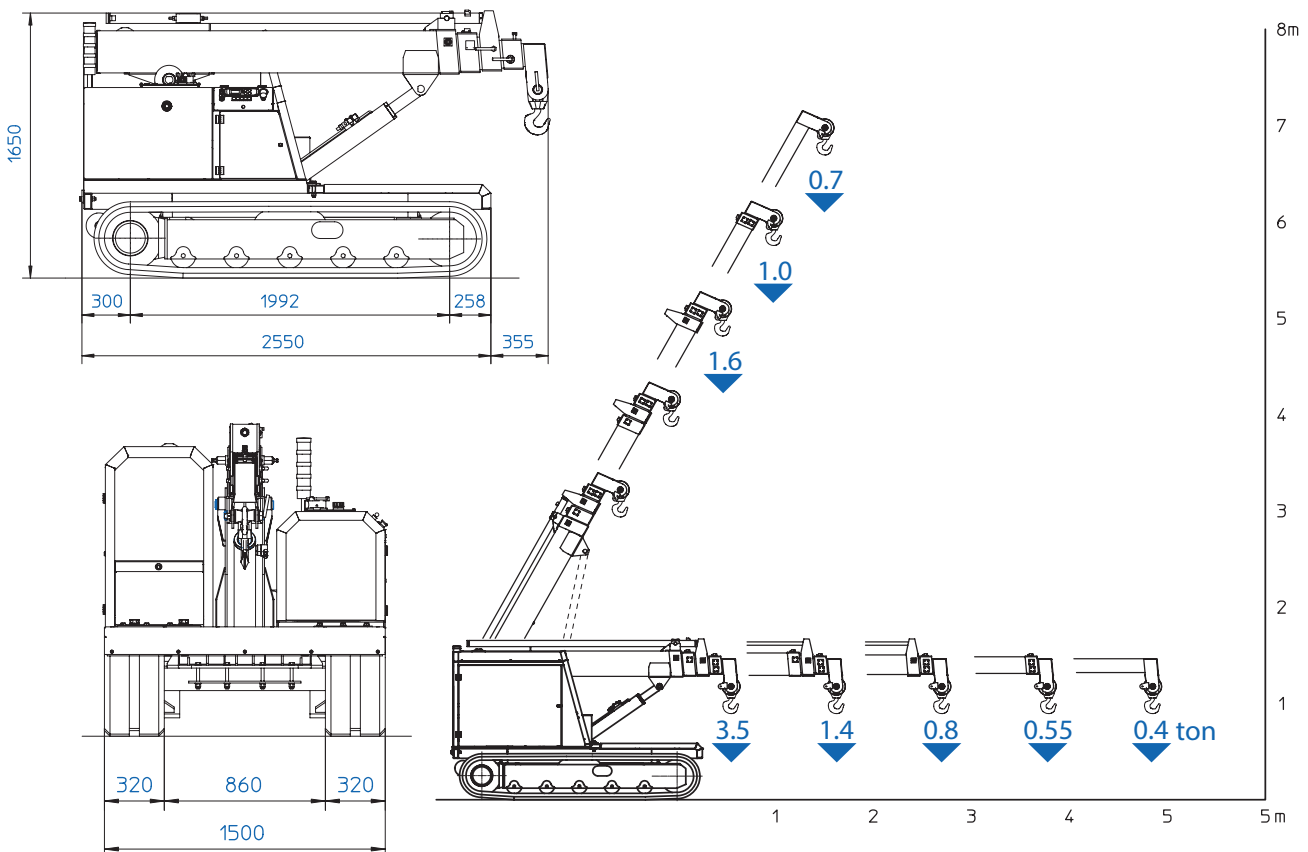

Dimensions (mm)

Working Envelope

Product specifications are subject to change without notice or obligation. The photographs and/or drawings in this document are for illustrative purposes only.