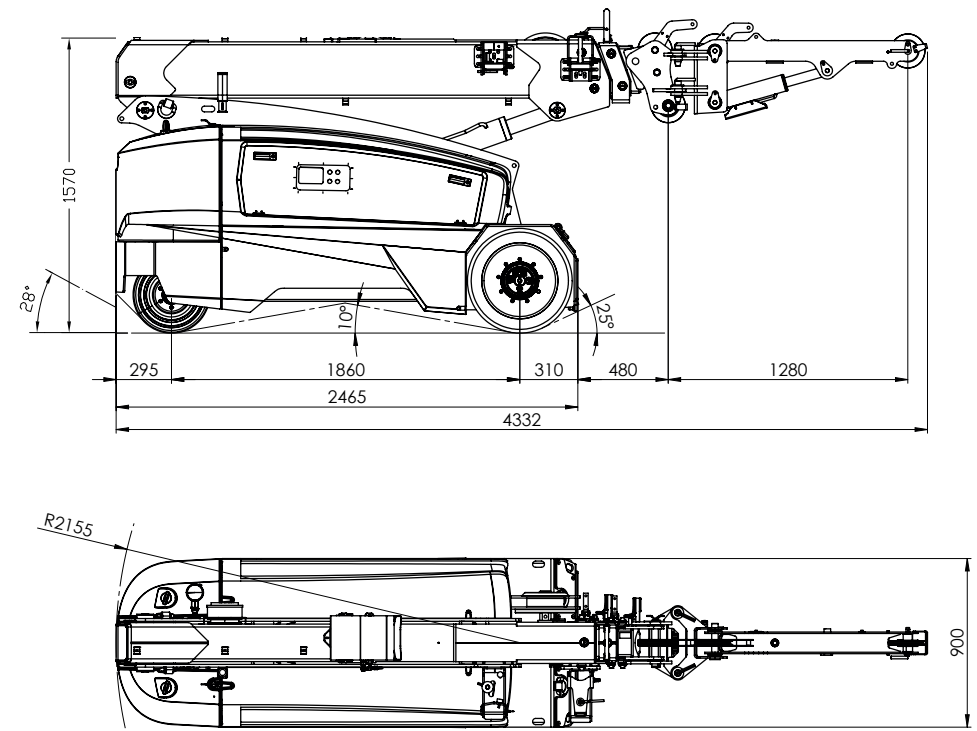

# V36R

3.6ton (SWL) Electric Pick & Carry Crane

**⚡ 100% Electric**

## Fixed Hook - Dimensions

## Fly Jib - Dimensions