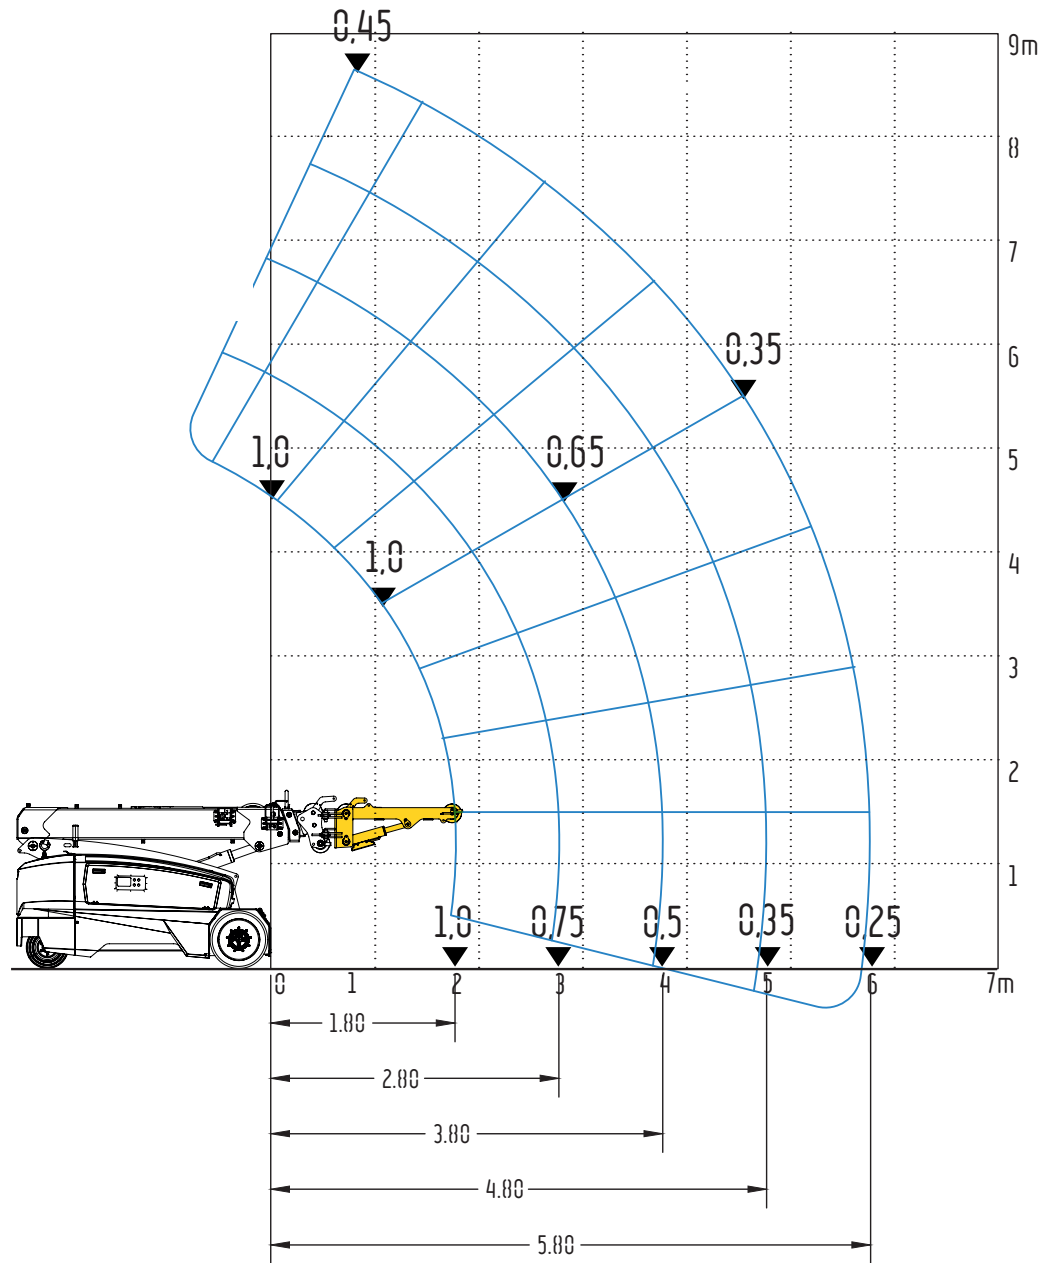

V36R

3.6ton (SWL) Electric Pick & Carry Crane

⚡ 100% Electric

Fly Jib