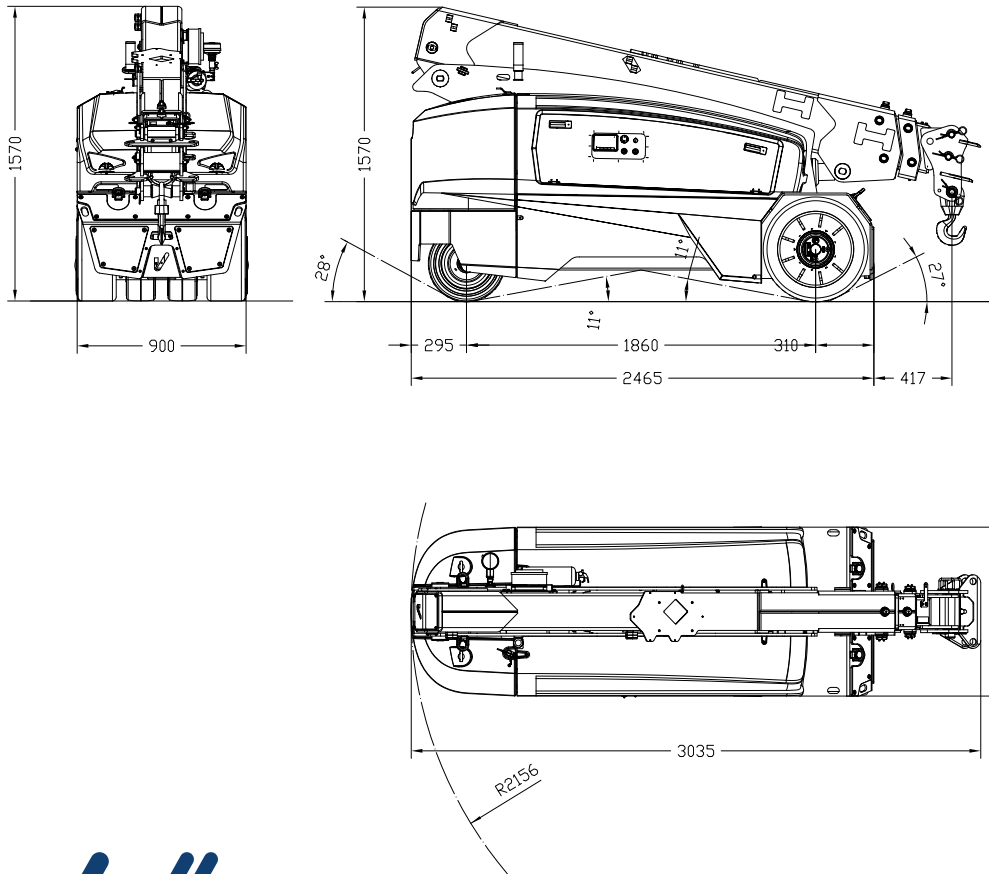

## Wireless remote control

- | Non-Marking Tyres
- | Optional Fly Jib
- | Machine Weight 3,900g (subject to attachments)

\*V36R + Fly Jib

**CPCS A66 Compact Crane**  
(B. Mobile Industrial)

Wireless remote control

## Fixed Hook - Dimensions