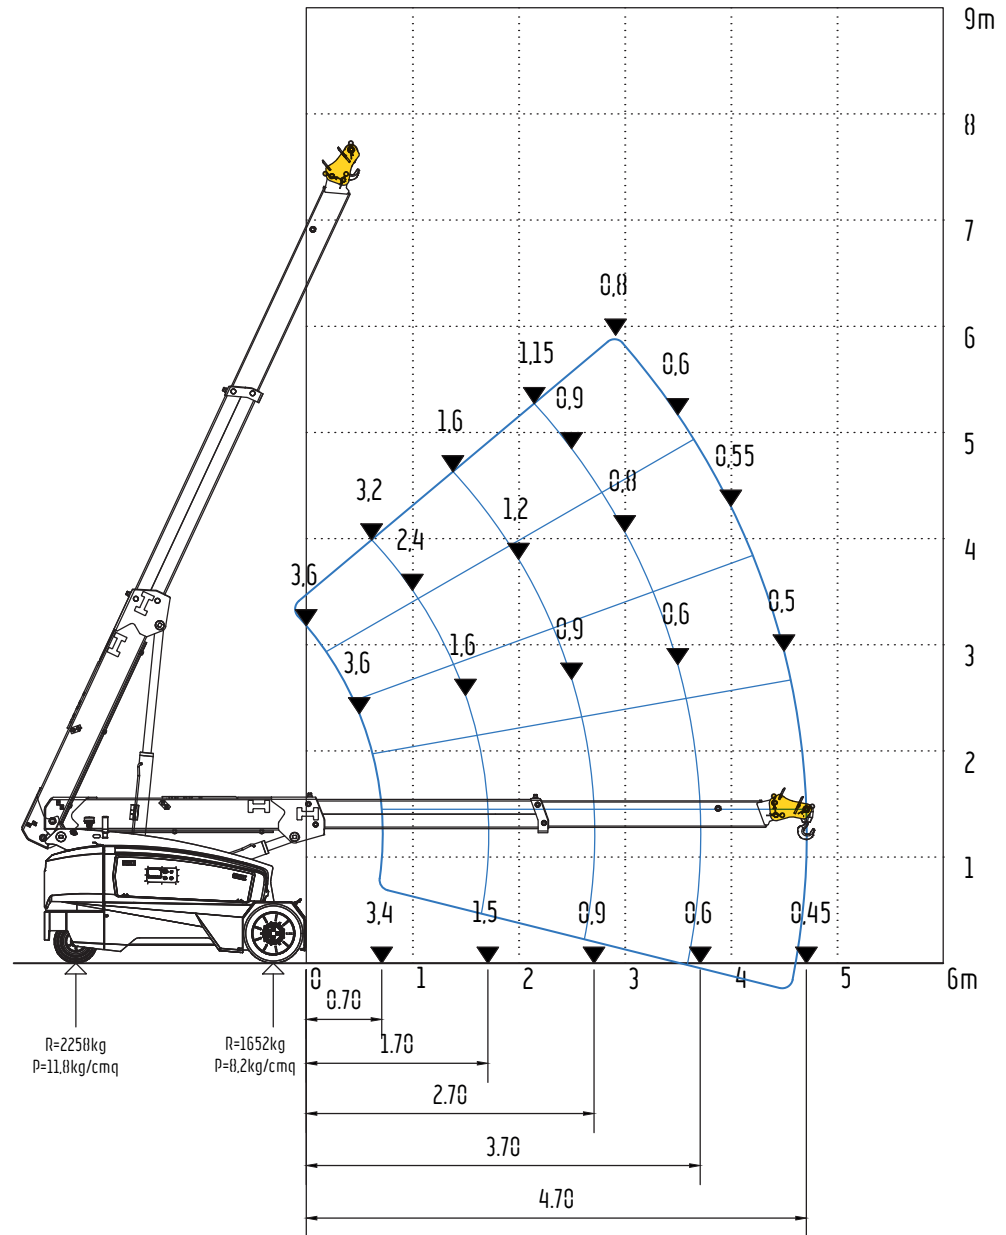

V36R

3.6ton (SWL) Electric Pick & Carry Crane

⚡ 100% Electric

Free on wheels – Jib head position 2